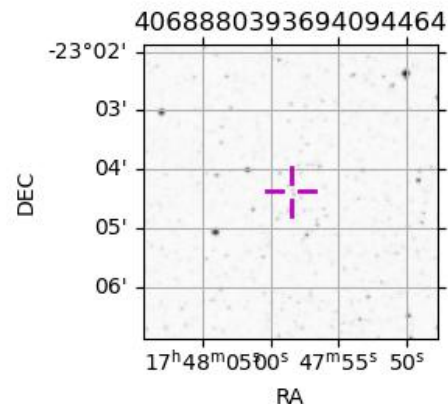

Jupiter 2043-06-26T22:08:14 K9.98 G14.92 Pgt

ICRS Star Coord at Epoch: 17h 47m 58.50089s -23°04'22.43798s

RUWE (>1.4 is poor) : 0.93
 K magnitude : 9.983
 G magnitude : 14.923
 RP magnitude : 13.632
 BP magnitude : 16.435
 DUPflag : 0
 Distance (au) : 4.255
 f0 (km) : 0.00
 g0 (km) : 0.00
 skyplane vel. (km/s) : -16.19
 Sun-Target sep (deg) : 172.62
 Sun-Moon sep (deg) : 57.74
 B (ring opening deg) : -2.43
 PA of pole (deg) : 0.46
 Pole direction: RA (deg): 268.05669
 Dec (deg): 64.49732
 C/A sky separation (") : 19.177
 C/A sky separation (km) : 59174.7
 NAIF SPICE kernels : RAJobs_U111+rgf15.spk

Jupiter 2043-06-26T22:08:14 K9.98 G14.92
 Pgt

Earth
 PIC
 PMO
 TEN
 KAV
 RIO
 ESO
 AAT
 SAAO
 MSO

2043-06-26T22:08:14.8500 a: 17 47 58.50089 s: -23 04 22.438 C/A ***** PA 180.12 deg v_sky -16.19 km/s D 04.25 AU
 Credit: Styled after SORA/Lucky Star

Observable events with sun below -5 deg and altitude above 5 deg

Obs	Location	lat	Elon	Target	Observed Events Interval	OCode
PIC	Pic du Midi	42.9	0.1	+ +	JUN 26 21:39 - JUN 26 22:40	Pie
PAL	Palomar Mt (200")	33.4	243.1			Pnn
PMO	Purple Mtn Obs. Nanking	32.1	118.8			Pnn
KPNO	Kitt Peak Natl Obs	32.0	248.4			Pnn
MCD	McDonald Obs. 2.7m	30.7	256.0			Pnn
TEN	Teide Obs./Tenerife	28.3	343.5	+ +	JUN 26 21:38 - JUN 26 22:43	Pie
IRTF	Mauna Kea/IRTF	19.8	204.5			Pnn
KAV	Kavalur Observatory	12.6	78.8	+ +	JUN 26 21:26 - JUN 26 22:40	Pie
RIO	Rio de Janeiro	-22.9	316.8	+ +	JUN 26 21:30 - JUN 26 22:55	Pie
ESO	European Southern Obs. (3.6m)	-29.3	289.3		JUN 26 22:58 - JUN 26 22:58	Pne
AAT	Siding Spring (AAT)	-31.3	149.1			Pnn
SAAO	So. Afr. Astro. Obs. (Sutherland)	-32.4	20.8	+ +	JUN 26 21:26 - JUN 26 22:50	Pie
MSO	Mt. Stromlo Observatory	-35.3	149.0			Pnn