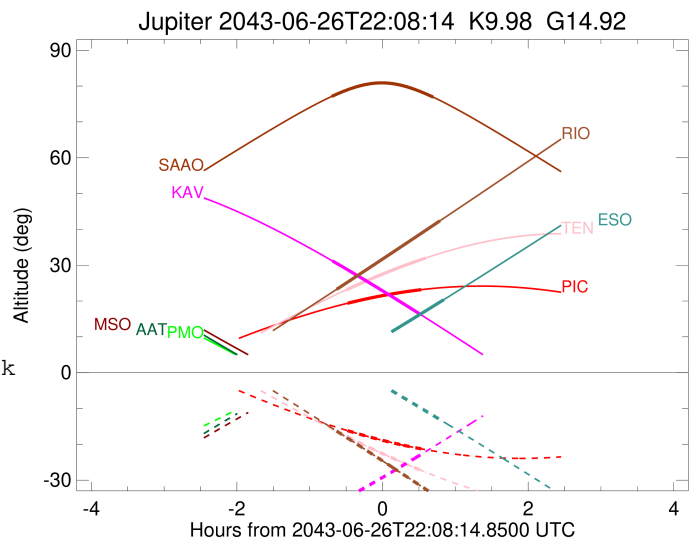

```
target                : Jupiter
target radius (km)   : 71492.00
C/A epoch             : 2043-06-26T22:09:42.470
Event type            : Pgt
: Jupiter occs: geocentric, topocentric
: Not a ringed target
Observer code         : PIC
Location              : Pic du Midi
Latitude (deg)        : 42.93656
E. Longitude (deg)    : 0.14231
Altitude (km)         : 2.890
Gaia source ID        : 4068880393694094464
2Mass ID (if available) : 17475850-2304223
ICRS Star Coord at Epoch: 17h 47m 58.50089s -23:04:22.43798s
RUWE (>1.4 is poor)  : 0.93
K magnitude           : 9.983
G magnitude           : 14.923
RP magnitude          : 13.632
BP magnitude          : 16.435
DUPflag              : 0
Distance (au)         : 4.255
f0 (km)               : 0.00
g0 (km)               : 0.00
skyplane vel. (km/s) : -16.19
Sun-Target sep (deg)  : 172.62
Sun-Moon sep (deg)    : 58.20
B (ring opening deg)  : -2.43
PA of pole (deg)      : 0.46
Pole direction: RA (deg): 268.05669
Dec (deg): 64.49732
C/A sky separation (") : 21.026
C/A sky separation (km) : 64879.6
NAIF SPICE kernels    : RAJobs_U111+rgf15.spk
URKALLv1.spk
naif0012.tls
nep097.bsp
nep101.bsp
sat4401.bsp
de440.bsp
earth_720101_070426.bpc
jup365.bsp
urall6.bsp
IAU_SATURN_for_RINGFIT.tpc
pck00010.tpc
earth_200101_990628_predict.bpc
uranus_ringframes_rfrench20220627_v1.tf
neptune_ringframes_rfrench20220702a_v1.tf
earth_flat_IAU.spk
```

x: target alt < 5.0 deg or sun > -5.0 deg

Target	I/E	UTC	alt	alt-sun	radius	lat-geo	lat-geodetic
Jupiter	I	2043-06-26T21:39:21.245	19.37	-16.17	71485.5	64.54	67.25
Jupiter	E	2043-06-26T22:40:02.160	23.16	-21.25	71485.4	65.53	68.16