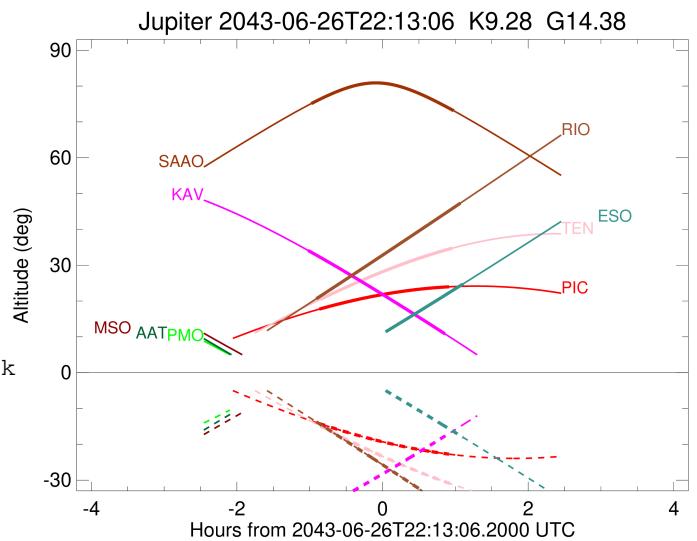

```
target                : Jupiter
target radius (km)   : 71492.00
C/A epoch            : 2043-06-26T22:14:31.380
Event type           : Pgt
: Jupiter occs: geocentric, topocentric
: Not a ringed target
Observer code        : PIC
Location             : Pic du Midi
Latitude (deg)       : 42.93656
E. Longitude (deg)   : 0.14231
Altitude (km)        : 2.890
Gaia source ID       : 4068880393694091264
2Mass ID (if available) : 17475838-2304276
ICRS Star Coord at Epoch: 17h 47m 58.38936s -23:04:27.83592s
RUWE (>1.4 is poor) : 0.92
K magnitude           : 9.282
G magnitude           : 14.384
RP magnitude         : 13.105
BP magnitude         : 16.256
DUPflag              : 0
Distance (au)        : 4.255
f0 (km)              : 0.00
g0 (km)              : 0.00
skyplane vel. (km/s) : -16.19
Sun-Target sep (deg) : 172.61
Sun-Moon sep (deg)   : 58.24
B (ring opening deg) : -2.42
PA of pole (deg)     : 0.46
Pole direction: RA (deg): 268.05669
Dec (deg): 64.49732
C/A sky separation ("): 15.629
C/A sky separation (km): 48226.3
NAIF SPICE kernels   : RAJobs_U111+rgf15.spk
URKALLv1.spk
naif0012.tls
nep097.bsp
nep101.bsp
sat4401.bsp
de440.bsp
earth_720101_070426.bpc
jup365.bsp
urall6.bsp
IAU_SATURN_for_RINGFIT.tpc
pck00010.tpc
earth_200101_990628_predict.bpc
uranus_ringframes_rfrench20220627_v1.tf
neptune_ringframes_rfrench20220702a_v1.tf
earth_flat_IAU.spk
```

x: target alt < 5.0 deg or sun > -5.0 deg

Target	I/E	UTC	alt	alt-sun	radius	lat-geo	lat-geodetic
Jupiter	I	2043-06-26T21:21:09.271	17.74	-14.21	71488.4	41.84	45.56
Jupiter	E	2043-06-26T23:07:49.063	23.96	-22.74	71488.3	42.81	46.53