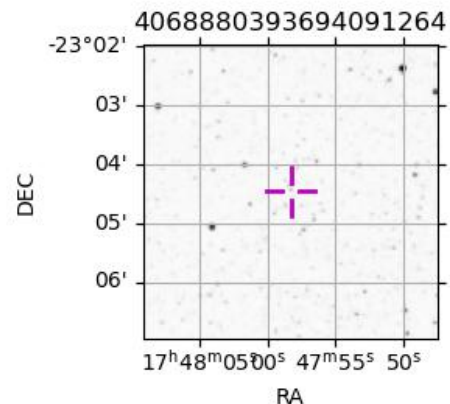

2043-06-26T22:13:06.2000 a: 17 47 58.3894 s -23 04 27.836 C/A ***** PA 180.12 deg v_sky -16.19 km/s D 04.25 AU
Credit: Styled after SORA/Lucky Star

Observable events with sun below -5 deg and altitude above 5 deg

Obs	Location	lat	Elon	Target	Observed Events Interval	OCode
PIC	Pic du Midi	42.9	0.1	+ +	JUN 26 21:21 - JUN 26 23:07	Pie
PAL	Palomar Mt (200")	33.4	243.1			Pnn
PMO	Purple Mtn Obs. Nanking	32.1	118.8			Pnn
KPNO	Kitt Peak Natl Obs	32.0	248.4			Pnn
MCD	McDonald Obs. 2.7m	30.7	256.0			Pnn
TEN	Teide Obs./Tenerife	28.3	343.5	+ +	JUN 26 21:21 - JUN 26 23:10	Pie
IRTF	Mauna Kea/IRTF	19.8	204.5			Pnn
KAV	Kavalur Observatory	12.6	78.8	+ +	JUN 26 21:11 - JUN 26 23:04	Pie
RIO	Rio de Janeiro	-22.9	316.8	+ +	JUN 26 21:18 - JUN 26 23:17	Pie
ESO	European Southern Obs. (3.6m)	-29.3	289.3		JUN 26 23:19 - JUN 26 23:19	Pne
AAT	Siding Spring (AAT)	-31.3	149.1			Pnn
SAAO	So. Afr. Astro. Obs. (Sutherland)	-32.4	20.8	+ +	JUN 26 21:14 - JUN 26 23:11	Pie
MSO	Mt. Stromlo Observatory	-35.3	149.0			Pnn