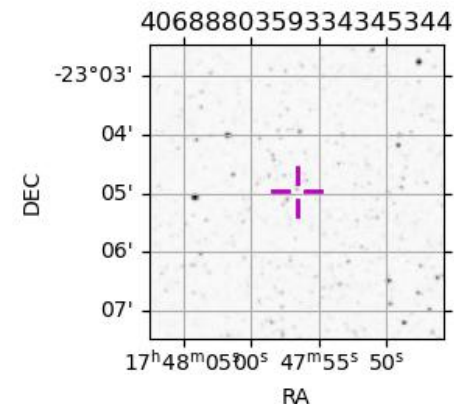

Jupiter 2043-06-26T23:27:41 K9.95 G14.51 Pgt

ICRS Star Coord at Epoch: 17h 47m 56.68380s -23:04:58.27094s

RUWE (>1.4 is poor) : 0.99
 K magnitude : 9.950
 G magnitude : 14.507
 RP magnitude : 13.315
 BP magnitude : 15.962
 DUPflag : 0
 Distance (au) : 4.255
 f0 (km) : 0.00
 g0 (km) : 0.00
 skyplane vel. (km/s) : -16.18
 Sun-Target sep (deg) : 172.56
 Sun-Moon sep (deg) : 58.46
 B (ring opening deg) : -2.42
 PA of pole (deg) : 0.46
 Pole direction: RA (deg): 268.05669
 Dec (deg): 64.49732
 C/A sky separation (") : 16.708
 C/A sky separation (km) : 51555.1
 NAIF SPICE kernels : RAJobs_U111+rgf15.spk

Jupiter 2043-06-26T23:27:41 K9.95 G14.51
 Pgt

Earth
 PIC
 MCD
 TEN
 KAV
 RIO
 ESO
 SAAO

2043-06-26T23:27:41.7000 (α: 17 47 56.6838 δ: -23 04 58.271 C/A ***** PA 0.12 deg v_sky -16.18 km/s D 04.25 AU
 Credit: Styled after SORA/Lucky Star

Observable events with sun below -5 deg and altitude above 5 deg

Obs	Location	lat	Elon	Target	Observed Events Interval	OCode
PIC	Pic du Midi	42.9	0.1	+ +	JUN 26 22:32 - JUN 27 00:23	Pie
PAL	Palomar Mt (200")	33.4	243.1			Pnn
PMO	Purple Mtn Obs. Nanking	32.1	118.8			Pnn
KPNO	Kitt Peak Natl Obs	32.0	248.4			Pnn
MCD	McDonald Obs. 2.7m	30.7	256.0			Pnn
TEN	Teide Obs./Tenerife	28.3	343.5	+ +	JUN 26 22:35 - JUN 27 00:23	Pie
IRTF	Mauna Kea/IRTF	19.8	204.5			Pnn
KAV	Kavalur Observatory	12.6	78.8	+	JUN 26 22:28 - JUN 26 22:28	Pin
RIO	Rio de Janeiro	-22.9	316.8	+ +	JUN 26 22:42 - JUN 27 00:21	Pie
ESO	European Southern Obs. (3.6m)	-29.3	289.3	+ +	JUN 26 22:45 - JUN 27 00:21	Pie
AAT	Siding Spring (AAT)	-31.3	149.1			Pnn
SAAO	So. Afr. Astro. Obs. (Sutherland)	-32.4	20.8	+ +	JUN 26 22:37 - JUN 27 00:14	Pie
MSO	Mt. Stromlo Observatory	-35.3	149.0			Pnn