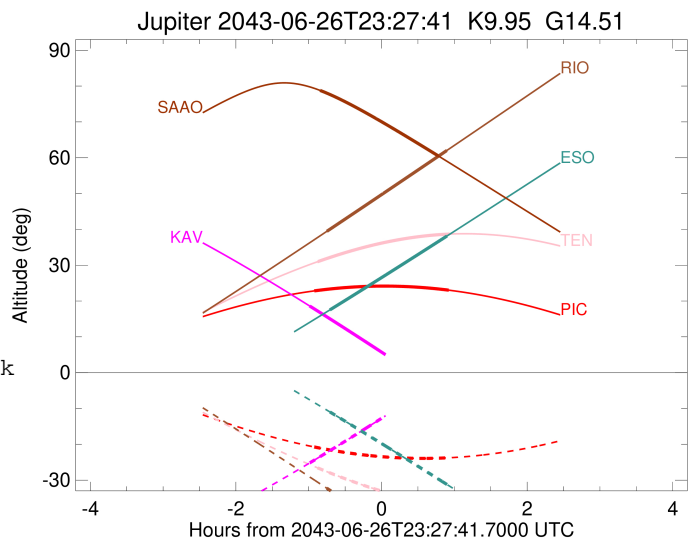

```
target                : Jupiter
target radius (km)   : 71492.00
C/A epoch             : 2043-06-26T23:27:43.750
Event type            : Pgt
: Jupiter occs: geocentric, topocentric
: Not a ringed target
Observer code         : PIC
Location              : Pic du Midi
Latitude (deg)        : 42.93656
E. Longitude (deg)    : 0.14231
Altitude (km)         : 2.890
Gaia source ID        : 4068880359334345344
2Mass ID (if available) : 17475669-2304579
ICRS Star Coord at Epoch: 17h 47m 56.68380s -23:04:58.27094s
RUWE (>1.4 is poor) : 0.99
K magnitude           : 9.950
G magnitude           : 14.507
RP magnitude          : 13.315
BP magnitude          : 15.962
DUPflag              : 0
Distance (au)         : 4.255
f0 (km)               : 0.00
g0 (km)               : 0.00
skyplane vel. (km/s) : -16.18
Sun-Target sep (deg) : 172.56
Sun-Moon sep (deg)   : 58.84
B (ring opening deg) : -2.42
PA of pole (deg)     : 0.46
Pole direction: RA (deg): 268.05669
Dec (deg): 64.49732
C/A sky separation ("): 14.824
C/A sky separation (km): 45742.0
NAIF SPICE kernels   : RAJobs_U111+rgf15.spk
URKALLv1.spk
naif0012.tls
nep097.bsp
nep101.bsp
sat4401.bsp
de440.bsp
earth_720101_070426.bpc
jup365.bsp
urall6.bsp
IAU_SATURN_for_RINGFIT.tpc
pck00010.tpc
earth_200101_990628_predict.bpc
uranus_ringframes_rfrench20220627_v1.tf
neptune_ringframes_rfrench20220702a_v1.tf
earth_flat_IAU.spk
```

x: target alt < 5.0 deg or sun > -5.0 deg

Target	I/E	UTC	alt	alt-sun	radius	lat-geo	lat-geodetic
Jupiter	I	2043-06-26T22:32:21.003	22.83	-20.74	71488.7	-40.14	-43.85
Jupiter	E	2043-06-27T00:23:06.807	23.03	-23.76	71488.8	-39.45	-43.15