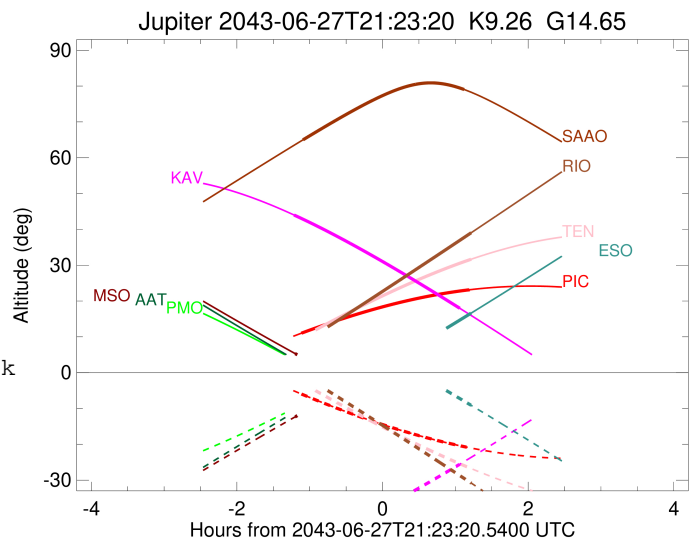

```
target                : Jupiter
target radius (km)   : 71492.00
C/A epoch             : 2043-06-27T21:25:50.520
Event type           : Pgt
: Jupiter occs: geocentric, topocentric
: Not a ringed target
Observer code        : PIC
Location             : Pic du Midi
Latitude (deg)       : 42.93656
E. Longitude (deg)   : 0.14231
Altitude (km)        : 2.890
Gaia source ID       : 4068789782776086912
2Mass ID (if available) : 17472676-2304489
ICRS Star Coord at Epoch: 17h 47m 26.75103s -23:04:49.34771s
RUWE (>1.4 is poor) : 0.90
K magnitude           : 9.260
G magnitude           : 14.650
RP magnitude         : 13.250
BP magnitude         : 16.998
DUPflag              : 0
Distance (au)        : 4.256
f0 (km)               : 0.00
g0 (km)               : 0.00
skyplane vel. (km/s) : -16.12
Sun-Target sep (deg) : 171.57
Sun-Moon sep (deg)   : 70.92
B (ring opening deg) : -2.42
PA of pole (deg)     : 0.52
Pole direction: RA (deg): 268.05669
Dec (deg): 64.49732
C/A sky separation ("): 6.973
C/A sky separation (km): 21525.3
NAIF SPICE kernels   : RAJobs_U111+rgf15.spk
URKALLv1.spk
naif0012.tls
nep097.bsp
nep101.bsp
sat4401.bsp
de440.bsp
earth_720101_070426.bpc
jup365.bsp
urall6.bsp
IAU_SATURN_for_RINGFIT.tpc
pck00010.tpc
earth_200101_990628_predict.bpc
uranus_ringframes_rfrench20220627_v1.tf
neptune_ringframes_rfrench20220702a_v1.tf
earth_flat_IAU.spk
```

x: target alt < 5.0 deg or sun > -5.0 deg

Target	I/E	UTC	alt	alt-sun	radius	lat-geo	lat-geodetic
Jupiter	I	2043-06-27T20:16:30.616	11.02	-5.96	71491.2	-18.16	-20.54
Jupiter	E	2043-06-27T22:34:58.208	23.13	-20.95	71491.3	-16.98	-19.24