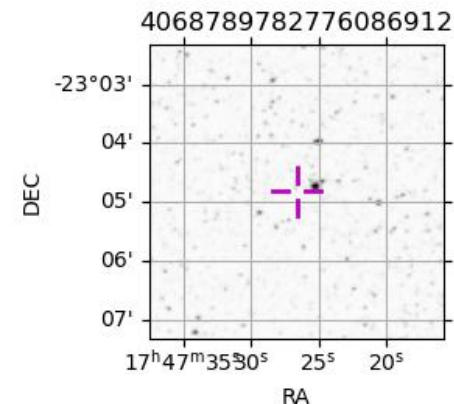

2043-06-27T21:23:20.5400 a: 17 47 26.7510 s: -23 04 49.348 C/A 8.789° PA 0.16 deg v_sky -16.12 km/s D 04.26 AU
Credit: Styled after SORA/Lucky Star

Observable events with sun below -5 deg and altitude above 5 deg

Obs	Location	lat	Elon	Target	Observed Events Interval	OCode
PIC	Pic du Midi	42.9	0.1	+ +	JUN 27 20:16 - JUN 27 22:34	Pie
PAL	Palomar Mt (200")	33.4	243.1			Pnn
PMO	Purple Mtn Obs. Nanking	32.1	118.8			Pnn
KPNO	Kitt Peak Natl Obs	32.0	248.4			Pnn
MCD	McDonald Obs. 2.7m	30.7	256.0			Pnn
TEN	Teide Obs./Tenerife	28.3	343.5	+ +	JUN 27 22:36 - JUN 27 22:36	Pne
IRTF	Mauna Kea/IRTF	19.8	204.5			Pnn
KAV	Kavalur Observatory	12.6	78.8	+ +	JUN 27 20:10 - JUN 27 22:26	Pie
RIO	Rio de Janeiro	-22.9	316.8	+ +	JUN 27 22:36 - JUN 27 22:36	Pne
ESO	European Southern Obs. (3.6m)	-29.3	289.3	+ +	JUN 27 22:36 - JUN 27 22:36	Pne
AAT	Siding Spring (AAT)	-31.3	149.1			Pnn
SAAO	So. Afr. Astro. Obs. (Sutherland)	-32.4	20.8	+ +	JUN 27 20:17 - JUN 27 22:30	Pie
MSO	Mt. Stromlo Observatory	-35.3	149.0	+ +	JUN 27 20:11 - JUN 27 20:11	Pin