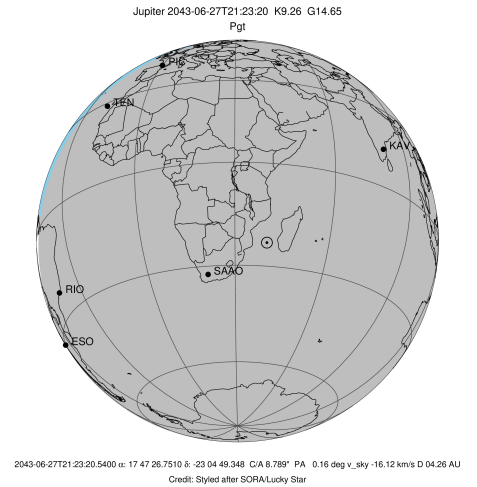

```
target                : Jupiter
target radius (km)   : 71492.00
C/A epoch             : 2043-06-27T21:25:50.520
Event type           : Pgt
: Jupiter occs: geocentric, topocentric
: Not a ringed target
Observer code        : PIC
Location             : Pic du Midi
Latitude (deg)       : 42.93656
E. Longitude (deg)   : 0.14231
Altitude (km)        : 2.890
Gaia source ID       : 4068789782776086912
2Mass ID (if available) : 17472676-2304489
ICRS Star Coord at Epoch: 17h 47m 26.75103s -23:04:49.34771s
RUWE (>1.4 is poor) : 0.90
K magnitude           : 9.260
G magnitude           : 14.650
RP magnitude         : 13.250
BP magnitude         : 16.998
DUPflag              : 0
Distance (au)        : 4.256
f0 (km)               : 0.00
g0 (km)               : 0.00
skyplane vel. (km/s) : -16.12
Sun-Target sep (deg) : 171.57
Sun-Moon sep (deg)   : 70.92
B (ring opening deg) : -2.42
PA of pole (deg)     : 0.52
Pole direction: RA (deg): 268.05669
Dec (deg): 64.49732
C/A sky separation ("): 6.973
C/A sky separation (km): 21525.3
NAIF SPICE kernels   : RAJobs_U111+rgf15.spk
URKALLv1.spk
naif0012.tls
nep097.bsp
nep101.bsp
sat4401.bsp
de440.bsp
earth_720101_070426.bpc
jup365.bsp
urall6.bsp
IAU_SATURN_for_RINGFIT.tpc
pck00010.tpc
earth_200101_990628_predict.bpc
uranus_ringframes_rfrench20220627_v1.tf
neptune_ringframes_rfrench20220702a_v1.tf
earth_flat_IAU.spk
```

x: target alt < 5.0 deg or sun > -5.0 deg

Target	I/E	UTC	alt	alt-sun	radius	lat-geo	lat-geodetic
Jupiter	I	2043-06-27T20:16:30.616	11.02	-5.96	71491.2	-18.16	-20.54
Jupiter	E	2043-06-27T22:34:58.208	23.13	-20.95	71491.3	-16.98	-19.24