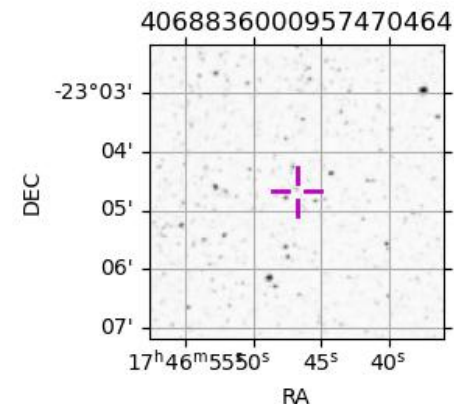

Jupiter 2043-06-29T02:47:32 K9.88 G14.59 Pgt

ICRS Star Coord at Epoch: 17h 46m 46.83876s -23°04'40.99152s

RUWE (>1.4 is poor) : 0.94
 K magnitude : 9.875
 G magnitude : 14.590
 RP magnitude : 13.376
 BP magnitude : 16.228
 DUPflag : 0
 Distance (au) : 4.259
 f0 (km) : 0.00
 g0 (km) : 0.00
 skyplane vel. (km/s) : -16.02
 Sun-Target sep (deg) : 170.25
 Sun-Moon sep (deg) : 86.99
 B (ring opening deg) : -2.42
 PA of pole (deg) : 0.59
 Pole direction: RA (deg): 268.05669
 Dec (deg): 64.49732
 C/A sky separation (") : 2.150
 C/A sky separation (km) : 6639.7
 NAIF SPICE kernels : RAJobs_U111+rgf15.spk

Jupiter 2043-06-29T02:47:32 K9.88 G14.59
 Pgt

Earth
 PIC
 PAL
 KPNO
 MCD
 TEN
 IRTF
 RIO
 ESO
 SAAO

2043-06-29T02:47:32.4400 a: 17 46 46.8388 δ: -23 04 40.992 C/A 2.161" PA 0.21 deg v_sky -16.02 km/s D 04.26 AU
 Credit: Styled after SORA/Lucky Star

Observable events with sun below -5 deg and altitude above 5 deg

Obs	Location	lat	Elon	Target	Observed Events Interval	OCode
PIC	Pic du Midi	42.9	0.1	+	JUN 29 01:30 - JUN 29 01:30	Pin
PAL	Palomar Mt (200")	33.4	243.1	+	JUN 29 04:05 - JUN 29 04:05	Pne
PMO	Purple Mtn Obs. Nanking	32.1	118.8			Pnn
KPNO	Kitt Peak Natl Obs	32.0	248.4	+	JUN 29 04:05 - JUN 29 04:05	Pne
MCD	McDonald Obs. 2.7m	30.7	256.0	+	JUN 29 04:05 - JUN 29 04:05	Pne
TEN	Teide Obs./Tenerife	28.3	343.5	+ +	JUN 29 01:31 - JUN 29 03:57	Pie
IRTF	Mauna Kea/IRTF	19.8	204.5			Pnn
KAV	Kavalur Observatory	12.6	78.8			Pnn
RIO	Rio de Janeiro	-22.9	316.8	+ +	JUN 29 01:34 - JUN 29 03:58	Pie
ESO	European Southern Obs. (3.6m)	-29.3	289.3	+ +	JUN 29 01:37 - JUN 29 04:01	Pie
AAT	Siding Spring (AAT)	-31.3	149.1			Pnn
SAAO	So. Afr. Astro. Obs. (Sutherland)	-32.4	20.8	+ +	JUN 29 01:29 - JUN 29 03:55	Pie
MSO	Mt. Stromlo Observatory	-35.3	149.0			Pnn