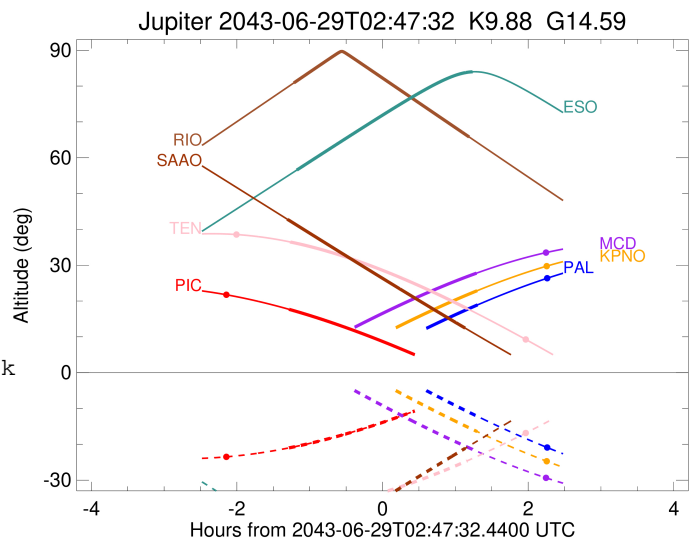

```
target                : Jupiter
target radius (km)   : 71492.00
C/A epoch            : 2043-06-29T02:43:45.010
Event type          : Pgt
                    : Jupiter occs: geocentric, topocentric
                    : Not a ringed target
Observer code       : PIC
Location            : Pic du Midi
Latitude (deg)      : 42.93656
E. Longitude (deg)  : 0.14231
Altitude (km)       : 2.890
Gaia source ID      : 4068836000957470464
2Mass ID (if available) : 17464685-2304406
ICRS Star Coord at Epoch: 17h 46m 46.83876s -23:04:40.99152s
RUWE (>1.4 is poor) : 0.94
K magnitude          : 9.875
G magnitude          : 14.590
RP magnitude         : 13.376
BP magnitude         : 16.228
DUPflag             : 0
Distance (au)        : 4.259
f0 (km)              : 0.00
g0 (km)              : 0.00
skyplane vel. (km/s) : -16.02
Sun-Target sep (deg) : 170.25
Sun-Moon sep (deg)  : 87.11
B (ring opening deg) : -2.42
PA of pole (deg)    : 0.59
Pole direction: RA (deg): 268.05669
Dec (deg): 64.49732
C/A sky separation ("): 0.488
C/A sky separation (km): 1507.0
NAIF SPICE kernels  : RAJobs_U111+rgf15.spk
URKALLv1.spk
naif0012.tls
nep097.bsp
nep101.bsp
sat4401.bsp
de440.bsp
earth_720101_070426.bpc
jup365.bsp
urall6.bsp
IAU_SATURN_for_RINGFIT.tpc
pck00010.tpc
earth_200101_990628_predict.bpc
uranus_ringframes_rfrench20220627_v1.tf
neptune_ringframes_rfrench20220702a_v1.tf
earth_flat_IAU.spk
```

x: target alt < 5.0 deg or sun > -5.0 deg

Target	I/E	UTC	alt	alt-sun	radius	lat-geo	lat-geodetic
Jupiter	I	2043-06-29T01:30:32.662	17.68	-20.99	71492.0	-1.28	-1.46
Jupiter	E	2043-06-29T03:57:21.320	-1.57x	-4.79x	71492.0	-1.23	-1.41