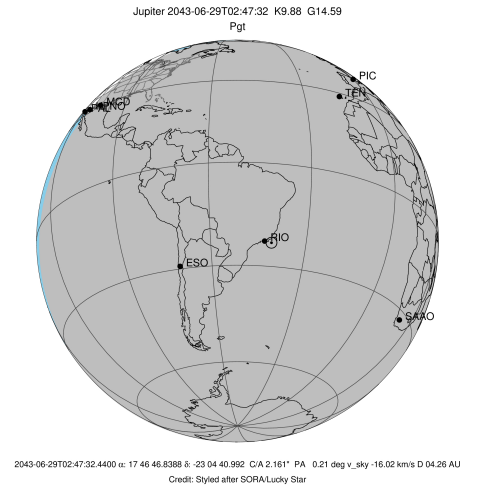

```
target                : Jupiter
target radius (km)   : 71492.00
C/A epoch            : 2043-06-29T02:43:45.010
Event type          : Pgt
                    : Jupiter occs: geocentric, topocentric
                    : Not a ringed target
Observer code       : PIC
Location            : Pic du Midi
Latitude (deg)      : 42.93656
E. Longitude (deg)  : 0.14231
Altitude (km)       : 2.890
Gaia source ID      : 4068836000957470464
2Mass ID (if available) : 17464685-2304406
ICRS Star Coord at Epoch: 17h 46m 46.83876s -23:04:40.99152s
RUWE (>1.4 is poor) : 0.94
K magnitude          : 9.875
G magnitude          : 14.590
RP magnitude         : 13.376
BP magnitude         : 16.228
DUPflag             : 0
Distance (au)        : 4.259
f0 (km)              : 0.00
g0 (km)              : 0.00
skyplane vel. (km/s) : -16.02
Sun-Target sep (deg) : 170.25
Sun-Moon sep (deg)  : 87.11
B (ring opening deg) : -2.42
PA of pole (deg)    : 0.59
Pole direction: RA (deg): 268.05669
Dec (deg): 64.49732
C/A sky separation ("): 0.488
C/A sky separation (km): 1507.0
NAIF SPICE kernels  : RAJobs_U111+rgf15.spk
URKALLv1.spk
naif0012.tls
nep097.bsp
nep101.bsp
sat4401.bsp
de440.bsp
earth_720101_070426.bpc
jup365.bsp
urall6.bsp
IAU_SATURN_for_RINGFIT.tpc
pck00010.tpc
earth_200101_990628_predict.bpc
uranus_ringframes_rfrench20220627_v1.tf
neptune_ringframes_rfrench20220702a_v1.tf
earth_flat_IAU.spk
```

x: target alt < 5.0 deg or sun > -5.0 deg

Target	I/E	UTC	alt	alt-sun	radius	lat-geo	lat-geodetic
Jupiter	I	2043-06-29T01:30:32.662	17.68	-20.99	71492.0	-1.28	-1.46
Jupiter	E	2043-06-29T03:57:21.320	-1.57x	-4.79x	71492.0	-1.23	-1.41