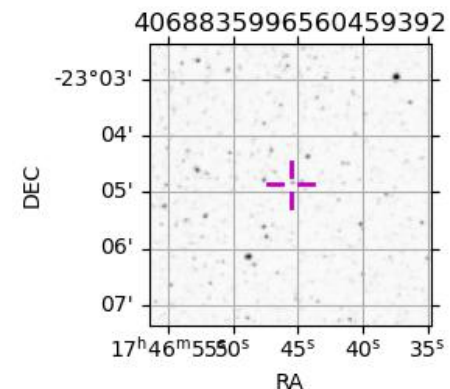

Jupiter 2043-06-29T03:46:24 K8.57 G13.50
 Pgt

Earth
 PIC
 PAL
 KPNO
 MCD
 TEN
 IRTF
 RIO
 ESO
 SAAO

2043-06-29T03:46:24.4100 α: 17 46 45.5088 δ: -23 04 52.241 C/A ***** PA 0.21 deg v_sky -16.01 km/s D 04.26 AU
 Credit: Styled after SORA/Lucky Star

Observable events with sun below -5 deg and altitude above 5 deg

| Obs | Location | lat | Elon | Target | Observed Events Interval | OCode |
|------|-----------------------------------|-------|-------|--------|-----------------------------|-------|
| PIC | Pic du Midi | 42.9 | 0.1 | + | JUN 29 02:38 - JUN 29 02:38 | Pin |
| PAL | Palomar Mt (200") | 33.4 | 243.1 | + | JUN 29 04:53 - JUN 29 04:53 | Pne |
| PMO | Purple Mtn Obs. Nanking | 32.1 | 118.8 | | | Pnn |
| KPNO | Kitt Peak Natl Obs | 32.0 | 248.4 | + | JUN 29 04:53 - JUN 29 04:53 | Pne |
| MCD | McDonald Obs. 2.7m | 30.7 | 256.0 | + | JUN 29 02:47 - JUN 29 04:52 | Pie |
| TEN | Teide Obs./Tenerife | 28.3 | 343.5 | + | JUN 29 02:39 - JUN 29 04:44 | Pie |
| IRTF | Mauna Kea/IRTF | 19.8 | 204.5 | | | Pnn |
| KAV | Kavalur Observatory | 12.6 | 78.8 | | | Pnn |
| RIO | Rio de Janeiro | -22.9 | 316.8 | + | JUN 29 02:45 - JUN 29 04:42 | Pie |
| ESO | European Southern Obs. (3.6m) | -29.3 | 289.3 | + | JUN 29 02:48 - JUN 29 04:45 | Pie |
| AAT | Siding Spring (AAT) | -31.3 | 149.1 | | | Pnn |
| SAAO | So. Afr. Astro. Obs. (Sutherland) | -32.4 | 20.8 | + | JUN 29 02:42 - JUN 29 02:42 | Pin |
| MSO | Mt. Stromlo Observatory | -35.3 | 149.0 | | | Pnn |