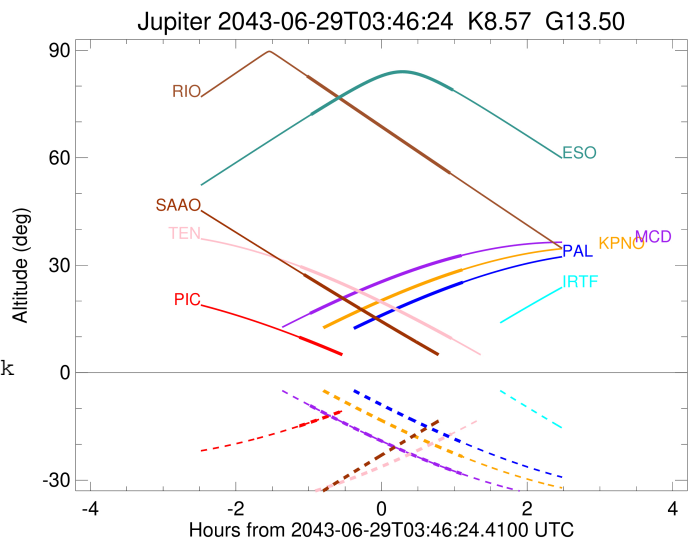

```
target                : Jupiter
target radius (km)   : 71492.00
C/A epoch             : 2043-06-29T03:41:41.160
Event type            : Pgt
: Jupiter occs: geocentric, topocentric
: Not a ringed target
Observer code         : PIC
Location              : Pic du Midi
Latitude (deg)        : 42.93656
E. Longitude (deg)   : 0.14231
Altitude (km)         : 2.890
Gaia source ID        : 4068835996560459392
2Mass ID (if available) : 17464552-2304518
ICRS Star Coord at Epoch: 17h 46m 45.50880s -23:04:52.24098s
RUWE (>1.4 is poor) : 0.92
K magnitude           : 8.567
G magnitude           : 13.498
RP magnitude          : 12.232
BP magnitude          : 15.298
DUPflag              : 0
Distance (au)         : 4.259
f0 (km)               : 0.00
g0 (km)               : 0.00
skyplane vel. (km/s) : -16.01
Sun-Target sep (deg) : 170.21
Sun-Moon sep (deg)   : 87.52
B (ring opening deg) : -2.42
PA of pole (deg)     : 0.59
Pole direction: RA (deg): 268.05669
Dec (deg): 64.49732
C/A sky separation (") : 11.931
C/A sky separation (km) : 36851.1
NAIF SPICE kernels   : RAJobs_U111+rgf15.spk
URKALLv1.spk
naif0012.tls
nep097.bsp
nep101.bsp
sat4401.bsp
de440.bsp
earth_720101_070426.bpc
jup365.bsp
urall6.bsp
IAU_SATURN_for_RINGFIT.tpc
pck00010.tpc
earth_200101_990628_predict.bpc
uranus_ringframes_rfrench20220627_v1.tf
neptune_ringframes_rfrench20220702a_v1.tf
earth_flat_IAU.spk
```

x: target alt < 5.0 deg or sun > -5.0 deg

Target	I/E	UTC	alt	alt-sun	radius	lat-geo	lat-geodetic
Jupiter	I	2043-06-29T02:38:40.539	9.90	-14.89	71489.9	-30.98	-34.41
Jupiter	E	2043-06-29T04:45:03.008	-9.41x	2.47x	71489.9	-31.07	-34.50