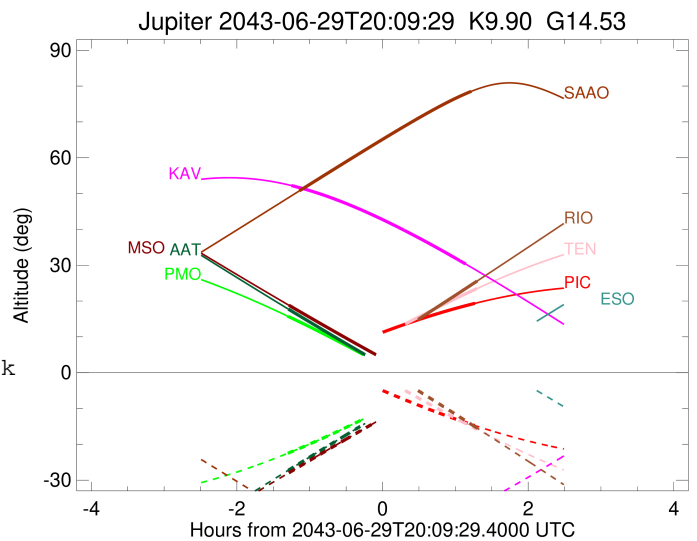

```
target                : Jupiter
target radius (km)   : 71492.00
C/A epoch            : 2043-06-29T20:13:04.620
Event type          : Pgt
                    : Jupiter occs: geocentric, topocentric
                    : Not a ringed target
Observer code       : PIC
Location            : Pic du Midi
Latitude (deg)      : 42.93656
E. Longitude (deg)  : 0.14231
Altitude (km)       : 2.890
Gaia source ID      : 4068836516353974400
2Mass ID (if available) : 17462340-2304430
ICRS Star Coord at Epoch: 17h 46m 23.40048s -23:04:43.05061s
RUWE (>1.4 is poor) : 1.02
K magnitude          : 9.897
G magnitude          : 14.528
RP magnitude         : 13.311
BP magnitude         : 16.148
DUPflag             : 0
Distance (au)       : 4.260
f0 (km)              : 0.00
g0 (km)              : 0.00
skyplane vel. (km/s) : -15.95
Sun-Target sep (deg) : 169.47
Sun-Moon sep (deg)  : 97.05
B (ring opening deg) : -2.42
PA of pole (deg)    : 0.63
Pole direction: RA (deg): 268.05669
Dec (deg): 64.49732
C/A sky separation ("): 3.731
C/A sky separation (km): 11528.9
NAIF SPICE kernels  : RAJobs_U111+rgf15.spk
URKALLv1.spk
naif0012.tls
nep097.bsp
nep101.bsp
sat4401.bsp
de440.bsp
earth_720101_070426.bpc
jup365.bsp
urall6.bsp
IAU_SATURN_for_RINGFIT.tpc
pck00010.tpc
earth_200101_990628_predict.bpc
uranus_ringframes_rfrench20220627_v1.tf
neptune_ringframes_rfrench20220702a_v1.tf
earth_flat_IAU.spk
```

x: target alt < 5.0 deg or sun > -5.0 deg

Target	I/E	UTC	alt	alt-sun	radius	lat-geo	lat-geodetic
Jupiter	I	2043-06-29T19:00:14.841	1.54x	5.76x	71491.8	-10.06	-11.46
Jupiter	E	2043-06-29T21:25:34.675	19.34	-14.76	71491.8	-8.59	-9.80