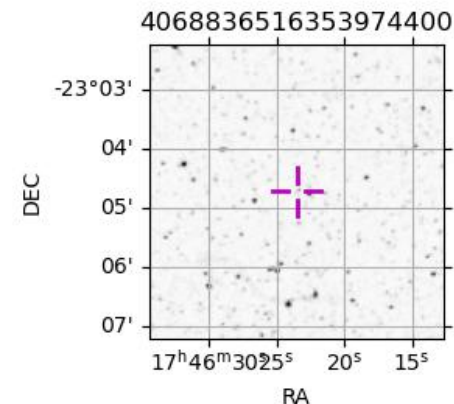

Jupiter 2043-06-29T20:09:29 K9.90 G14.53 Pgt

ICRS Star Coord at Epoch: 17h 46m 23.40048s -23:04:43.05061s

RUWE (>1.4 is poor) : 1.02
 K magnitude : 9.897
 G magnitude : 14.528
 RP magnitude : 13.311
 BP magnitude : 16.148
 DUPflag : 0
 Distance (au) : 4.260
 f0 (km) : 0.00
 g0 (km) : 0.00
 skyplane vel. (km/s) : -15.95
 Sun-Target sep (deg) : 169.47
 Sun-Moon sep (deg) : 96.93
 B (ring opening deg) : -2.42
 PA of pole (deg) : 0.63
 Pole direction: RA (deg): 268.05669
 Dec (deg): 64.49732
 C/A sky separation (") : 5.431
 C/A sky separation (km) : 16782.9
 NAIF SPICE kernels : RAJobs_U111+rgf15.spk

Jupiter 2043-06-29T20:09:29 K9.90 G14.53
 Pgt

2043-06-29T20:09:29.4000 a: 17 46 23.4005 s: -23 04 43.051 C/A 5.443" PA 0.23 deg v_sky -15.95 km/s D 04.26 AU
 Credit: Styled after SORA/Lucky Star

Earth
 PIC
 PMO
 TEN
 KAV
 RIO
 ESO
 AAT
 SAAO
 MSO

Observable events with sun below -5 deg and altitude above 5 deg

Obs	Location	lat	Elon	Target	Observed Events Interval	OCode
PIC	Pic du Midi	42.9	0.1	+	JUN 29 21:25 - JUN 29 21:25	Pne
PAL	Palomar Mt (200")	33.4	243.1			Pnn
PMO	Purple Mtn Obs. Nanking	32.1	118.8	+	JUN 29 18:51 - JUN 29 18:51	Pin
KPNO	Kitt Peak Natl Obs	32.0	248.4			Pnn
MCD	McDonald Obs. 2.7m	30.7	256.0			Pnn
TEN	Teide Obs./Tenerife	28.3	343.5	+	JUN 29 21:27 - JUN 29 21:27	Pne
IRTF	Mauna Kea/IRTF	19.8	204.5			Pnn
KAV	Kavalur Observatory	12.6	78.8	+ +	JUN 29 18:54 - JUN 29 21:17	Pie
RIO	Rio de Janeiro	-22.9	316.8	+ +	JUN 29 21:27 - JUN 29 21:27	Pne
ESO	European Southern Obs. (3.6m)	-29.3	289.3			Pnn
AAT	Siding Spring (AAT)	-31.3	149.1	+	JUN 29 18:51 - JUN 29 18:51	Pin
SAAO	So. Afr. Astro. Obs. (Sutherland)	-32.4	20.8	+ +	JUN 29 19:01 - JUN 29 21:22	Pie
MSO	Mt. Stromlo Observatory	-35.3	149.0	+	JUN 29 18:52 - JUN 29 18:52	Pin