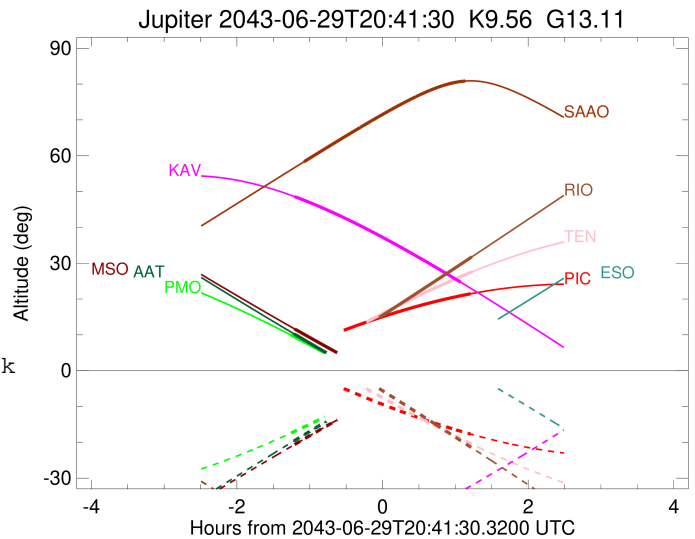

```
target                : Jupiter
target radius (km)   : 71492.00
C/A epoch            : 2043-06-29T20:44:38.520
Event type          : Pgt
                    : Jupiter occs: geocentric, topocentric
                    : Not a ringed target
Observer code       : PIC
Location            : Pic du Midi
Latitude (deg)      : 42.93656
E. Longitude (deg)  : 0.14231
Altitude (km)       : 2.890
Gaia source ID      : 4068836516353982848
2Mass ID (if available) : 17462268-2304464
ICRS Star Coord at Epoch: 17h 46m 22.68100s -23:04:46.76168s
RUWE (>1.4 is poor) : 1.23
K magnitude          : 9.561
G magnitude          : 13.112
RP magnitude         : 12.100
BP magnitude         : 14.124
DUPflag             : 0
Distance (au)       : 4.260
f0 (km)              : 0.00
g0 (km)              : 0.00
skyplane vel. (km/s) : -15.95
Sun-Target sep (deg) : 169.45
Sun-Moon sep (deg)  : 97.42
B (ring opening deg) : -2.42
PA of pole (deg)    : 0.63
Pole direction: RA (deg): 268.05669
Dec (deg): 64.49732
C/A sky separation (" ) : 7.427
C/A sky separation (km) : 22950.3
NAIF SPICE kernels  : RAJobs_U111+rgf15.spk
URKALLv1.spk
naif0012.tls
nep097.bsp
nep101.bsp
sat4401.bsp
de440.bsp
earth_720101_070426.bpc
jup365.bsp
urall6.bsp
IAU_SATURN_for_RINGFIT.tpc
pck00010.tpc
earth_200101_990628_predict.bpc
uranus_ringframes_rfrench20220627_v1.tf
neptune_ringframes_rfrench20220702a_v1.tf
earth_flat_IAU.spk
```

x: target alt < 5.0 deg or sun > -5.0 deg

Target	I/E	UTC	alt	alt-sun	radius	lat-geo	lat-geodetic
Jupiter	I	2043-06-29T19:34:55.251	6.64	0.21x	71491.1	-19.45	-21.97
Jupiter	E	2043-06-29T21:54:06.352	21.46	-17.69	71491.2	-18.08	-20.45