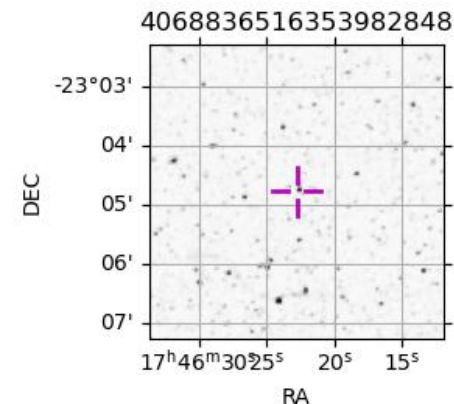

Credit: Styled after SORA/Lucky Star

Observable events with sun below -5 deg and altitude above 5 deg

Obs	Location	lat	Elon	Target	Observed Events Interval	OEcode
PIC	Pic du Midi	42.9	0.1	+	JUN 29 21:54 - JUN 29 21:54	Pne
PAL	Palomar Mt (200")	33.4	243.1			Pnn
PMO	Purple Mtn Obs. Nanking	32.1	118.8	+	JUN 29 19:26 - JUN 29 19:26	Pin
KPNO	Kitt Peak Natl Obs	32.0	248.4			Pnn
MCD	McDonald Obs. 2.7m	30.7	256.0			Pnn
TEN	Teide Obs./Tenerife	28.3	343.5	+	JUN 29 21:55 - JUN 29 21:55	Pne
IRTF	Mauna Kea/IRTF	19.8	204.5			Pnn
KAV	Kavalur Observatory	12.6	78.8	+ +	JUN 29 19:29 - JUN 29 21:45	Pie
RIO	Rio de Janeiro	-22.9	316.8	+	JUN 29 21:55 - JUN 29 21:55	Pne
ESO	European Southern Obs. (3.6m)	-29.3	289.3			Pnn
AAT	Siding Spring (AAT)	-31.3	149.1	+	JUN 29 19:28 - JUN 29 19:28	Pin
SAAO	So. Afr. Astro. Obs. (Sutherland)	-32.4	20.8	+ +	JUN 29 19:36 - JUN 29 21:49	Pie
MSO	Mt. Stromlo Observatory	-35.3	149.0	+	JUN 29 19:29 - JUN 29 19:29	Pin