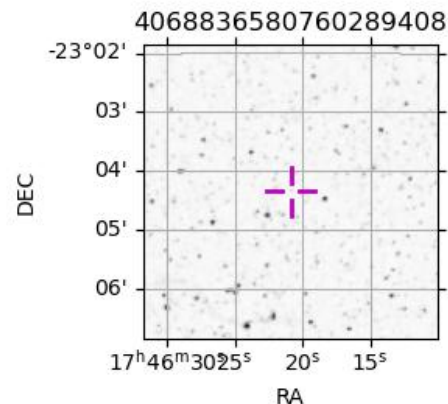

2043-06-29T22:00:02.7500 a: 17 46 20.9266 s: -23 04 21.157 C/A ***** PA 180.23 deg v_sky -15.94 km/s D 04.26 AU
Credit: Styled after SORA/Lucky Star

Observable events with sun below -5 deg and altitude above 5 deg

Obs	Location	lat	Elon	Target	Observed Events Interval	OCode
PIC	Pic du Midi	42.9	0.1	+ +	JUN 29 21:16 - JUN 29 22:46	Pie
PAL	Palomar Mt (200")	33.4	243.1			Pnn
PMO	Purple Mtn Obs. Nanking	32.1	118.8			Pnn
KPNO	Kitt Peak Natl Obs	32.0	248.4			Pnn
MCD	McDonald Obs. 2.7m	30.7	256.0			Pnn
TEN	Teide Obs./Tenerife	28.3	343.5	+ +	JUN 29 21:16 - JUN 29 22:49	Pie
IRTF	Mauna Kea/IRTF	19.8	204.5			Pnn
KAV	Kavalur Observatory	12.6	78.8	+ +	JUN 29 21:05 - JUN 29 22:44	Pie
RIO	Rio de Janeiro	-22.9	316.8	+ +	JUN 29 21:11 - JUN 29 22:58	Pie
ESO	European Southern Obs. (3.6m)	-29.3	289.3		JUN 29 23:00 - JUN 29 23:00	Pne
AAT	Siding Spring (AAT)	-31.3	149.1			Pnn
SAAO	So. Afr. Astro. Obs. (Sutherland)	-32.4	20.8	+ +	JUN 29 21:07 - JUN 29 22:52	Pie
MSO	Mt. Stromlo Observatory	-35.3	149.0			Pnn