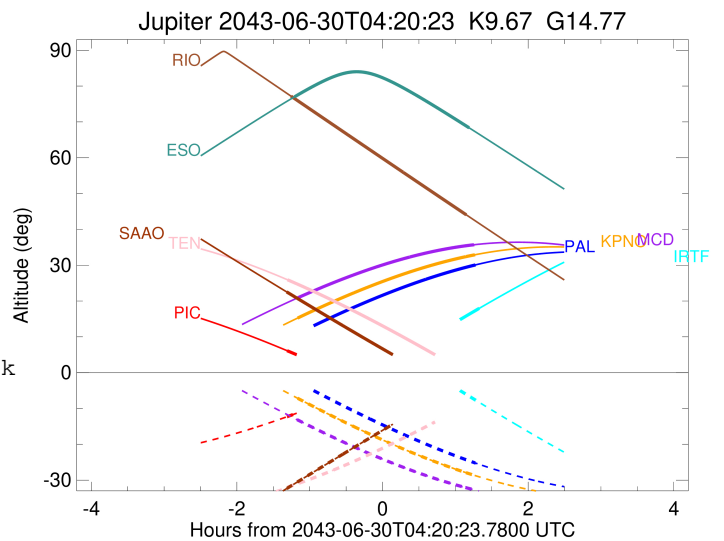

```
target                : Jupiter
target radius (km)   : 71492.00
C/A epoch            : 2043-06-30T04:15:36.080
Event type          : Pgt
                    : Jupiter occs: geocentric, topocentric
                    : Not a ringed target
Observer code       : PIC
Location            : Pic du Midi
Latitude (deg)      : 42.93656
E. Longitude (deg)  : 0.14231
Altitude (km)       : 2.890
Gaia source ID      : 4068833625738516608
2Mass ID (if available) : 17461241-2304404
ICRS Star Coord at Epoch: 17h 46m 12.39771s -23:04:40.74284s
RUWE (>1.4 is poor) : 0.97
K magnitude          : 9.671
G magnitude          : 14.772
RP magnitude         : 13.465
BP magnitude         : 16.754
DUPflag             : 0
Distance (au)       : 4.261
f0 (km)              : 0.00
g0 (km)              : 0.00
skyplane vel. (km/s) : -15.91
Sun-Target sep (deg) : 169.11
Sun-Moon sep (deg)  : 101.70
B (ring opening deg) : -2.42
PA of pole (deg)    : 0.65
Pole direction: RA (deg): 268.05669
Dec (deg): 64.49732
C/A sky separation (") : 2.310
C/A sky separation (km) : 7138.6
NAIF SPICE kernels  : RAJobs_U111+rgf15.spk
URKALLv1.spk
naif0012.tls
nep097.bsp
nep101.bsp
sat4401.bsp
de440.bsp
earth_720101_070426.bpc
jup365.bsp
urall6.bsp
IAU_SATURN_for_RINGFIT.tpc
pck00010.tpc
earth_200101_990628_predict.bpc
uranus_ringframes_rfrench20220627_v1.tf
neptune_ringframes_rfrench20220702a_v1.tf
earth_flat_IAU.spk
```

x: target alt < 5.0 deg or sun > -5.0 deg

Target	I/E	UTC	alt	alt-sun	radius	lat-geo	lat-geodetic
Jupiter	I	2043-06-30T03:01:46.054	6.14	-12.29	71491.9	-5.70	-6.51
Jupiter	E	2043-06-30T05:29:56.897	-18.00x	9.78x	71491.9	-5.80	-6.62