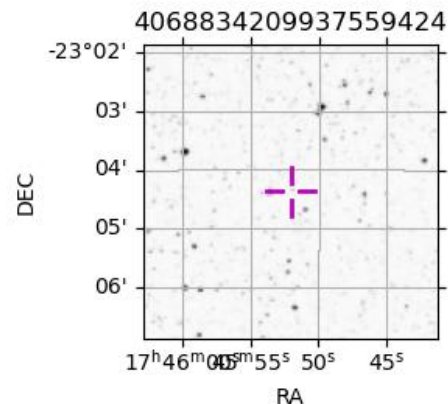

2043-06-30T19:31:48.9600 a: 17 45 52.0431 s: -23 04 22.386 C/A ***** PA 180.26 deg v_sky -15.85 km/s D 04.26 AU
Credit: Styled after SORA/Lucky Star

Observable events with sun below -5 deg and altitude above 5 deg

Obs	Location	lat	Elon	Target	Observed Events Interval	OCode
PIC	Pic du Midi	42.9	0.1	+	JUN 30 20:31 - JUN 30 20:31	Pne
PAL	Palomar Mt (200")	33.4	243.1			Pnn
PMO	Purple Mtn Obs. Nanking	32.1	118.8	+	JUN 30 18:29 - JUN 30 18:29	Pin
KPNO	Kitt Peak Natl Obs	32.0	248.4			Pnn
MCD	McDonald Obs. 2.7m	30.7	256.0			Pnn
TEN	Teide Obs./Tenerife	28.3	343.5	+	JUN 30 20:34 - JUN 30 20:34	Pne
IRTF	Mauna Kea/IRTF	19.8	204.5			Pnn
KAV	Kavalur Observatory	12.6	78.8	+ +	JUN 30 18:32 - JUN 30 20:26	Pie
RIO	Rio de Janeiro	-22.9	316.8	+ +	JUN 30 20:40 - JUN 30 20:40	Pne
ESO	European Southern Obs. (3.6m)	-29.3	289.3			Pnn
AAT	Siding Spring (AAT)	-31.3	149.1	+	JUN 30 18:23 - JUN 30 18:23	Pin
SAAO	So. Afr. Astro. Obs. (Sutherland)	-32.4	20.8	+ +	JUN 30 18:33 - JUN 30 20:35	Pie
MSO	Mt. Stromlo Observatory	-35.3	149.0	+	JUN 30 18:23 - JUN 30 18:23	Pin