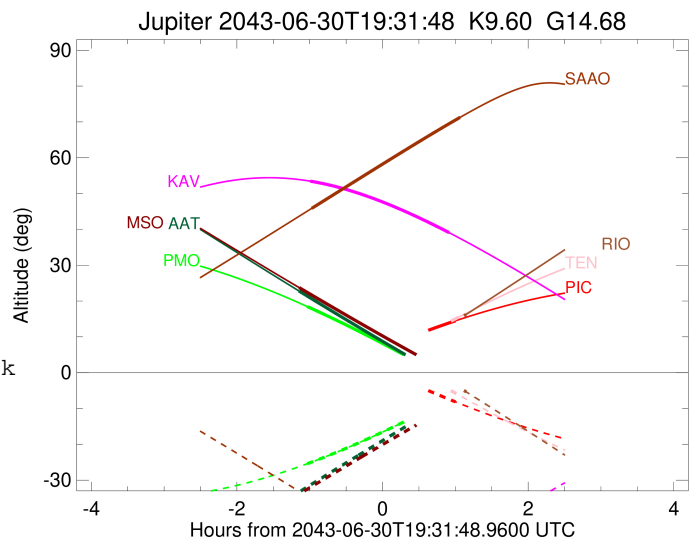

```
target                : Jupiter
target radius (km)   : 71492.00
C/A epoch             : 2043-06-30T19:35:28.970
Event type            : Pgt
: Jupiter occs: geocentric, topocentric
: Not a ringed target
Observer code         : PIC
Location              : Pic du Midi
Latitude (deg)        : 42.93656
E. Longitude (deg)    : 0.14231
Altitude (km)         : 2.890
Gaia source ID       : 4068834209937559424
2Mass ID (if available) : 17455205-2304220
ICRS Star Coord at Epoch: 17h 45m 52.04312s -23:04:22.38554s
RUWE (>1.4 is poor) : 1.01
K magnitude           : 9.596
G magnitude           : 14.682
RP magnitude          : 13.368
BP magnitude          : 16.681
DUPflag              : 0
Distance (au)        : 4.263
f0 (km)               : 0.00
g0 (km)               : 0.00
skyplane vel. (km/s) : -15.85
Sun-Target sep (deg) : 168.42
Sun-Moon sep (deg)   : 110.44
B (ring opening deg) : -2.42
PA of pole (deg)     : 0.69
Pole direction: RA (deg): 268.05669
Dec (deg): 64.49732
C/A sky separation ("): 14.994
C/A sky separation (km): 46358.7
NAIF SPICE kernels   : RAJobs_U111+rgf15.spk
URKALLv1.spk
naif0012.tls
nep097.bsp
nep101.bsp
sat4401.bsp
de440.bsp
earth_720101_070426.bpc
jup365.bsp
urall6.bsp
IAU_SATURN_for_RINGFIT.tpc
pck00010.tpc
earth_200101_990628_predict.bpc
uranus_ringframes_rfrench20220627_v1.tf
neptune_ringframes_rfrench20220702a_v1.tf
earth_flat_IAU.spk
```

x: target alt < 5.0 deg or sun > -5.0 deg

Target	I/E	UTC	alt	alt-sun	radius	lat-geo	lat-geodetic
Jupiter	I	2043-06-30T18:38:49.147	-1.09x	9.32x	71488.8	39.54	43.25
Jupiter	E	2043-06-30T20:31:55.552	14.48	-8.14	71488.5	41.15	44.87