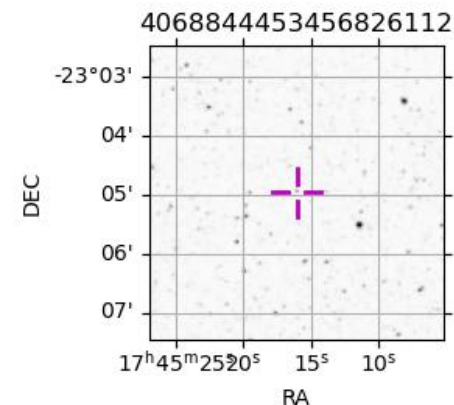

2043-07-01T22:27:50.1300 α: 17 45 16.1668 δ: -23 04 57.964 C/A ***** PA 0.31 deg v_sky -15.72 km/s D 04.27 AU
Credit: Styled after SORA/Lucky Star

Observable events with sun below -5 deg and altitude above 5 deg

Obs	Location	lat	Elon	Target	Observed Events Interval	OCode
PIC	Pic du Midi	42.9	0.1	+ +	JUL 01 22:17 - JUL 01 22:40	Pie
PAL	Palomar Mt (200")	33.4	243.1			Pnn
PMO	Purple Mtn Obs. Nanking	32.1	118.8			Pnn
KPNO	Kitt Peak Natl Obs	32.0	248.4			Pnn
MCD	McDonald Obs. 2.7m	30.7	256.0			Pnn
TEN	Teide Obs./Tenerife	28.3	343.5			Pnn
IRTF	Mauna Kea/IRTF	19.8	204.5			Pnn
KAV	Kavalur Observatory	12.6	78.8			Pnn
RIO	Rio de Janeiro	-22.9	316.8			Pnn
ESO	European Southern Obs. (3.6m)	-29.3	289.3			Pnn
AAT	Siding Spring (AAT)	-31.3	149.1			Pnn
SAAO	So. Afr. Astro. Obs. (Sutherland)	-32.4	20.8			Pnn
MSO	Mt. Stromlo Observatory	-35.3	149.0			Pnn