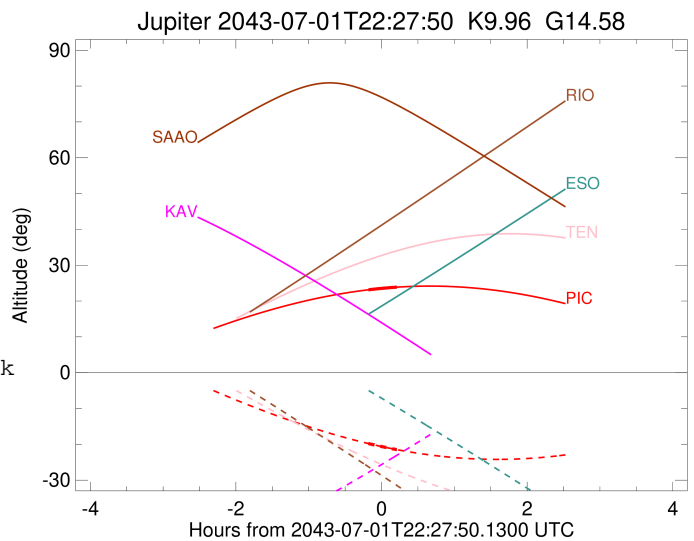

Jupiter 2043-07-01T22:27:50 K9.96 G14.58 Pt

ICRS Star Coord at Epoch: 17h 45m 16.16685s -23:04:57.96386s

RUWE (>1.4 is poor) : 0.91
 K magnitude : 9.955
 G magnitude : 14.585
 RP magnitude : 13.391
 BP magnitude : 16.156
 DUPflag : 0
 Distance (au) : 4.266
 f0 (km) : 0.00
 g0 (km) : 0.00
 skyplane vel. (km/s) : -15.72
 Sun-Target sep (deg) : 167.22
 Sun-Moon sep (deg) : 126.54
 B (ring opening deg) : -2.41
 PA of pole (deg) : 0.75
 Pole direction: RA (deg): 268.05669
 Dec (deg): 64.49732
 C/A sky separation (") : 24.680
 C/A sky separation (km) : 76364.3
 NAIF SPICE kernels : RAJobs_U111+rgf15.spk

Jupiter 2043-07-01T22:27:50 K9.96 G14.58
 Pt

Earth
 PIC
 PMO
 TEN
 KAV
 RIO
 ESO
 AAT
 SAAO
 MSO

2043-07-01T22:27:50.1300 α: 17 45 16.1668 δ: -23 04 57.964 C/A ***** PA 0.31 deg v_sky -15.72 km/s D 04.27 AU
 Credit: Styled after SORA/Lucky Star

Observable events with sun below -5 deg and altitude above 5 deg

Obs	Location	lat	Elon	Target	Observed Events Interval	OCode
PIC	Pic du Midi	42.9	0.1	+ +	JUL 01 22:17 - JUL 01 22:40	Pie
PAL	Palomar Mt (200")	33.4	243.1			Pnn
PMO	Purple Mtn Obs. Nanking	32.1	118.8			Pnn
KPNO	Kitt Peak Natl Obs	32.0	248.4			Pnn
MCD	McDonald Obs. 2.7m	30.7	256.0			Pnn
TEN	Teide Obs./Tenerife	28.3	343.5			Pnn
IRTF	Mauna Kea/IRTF	19.8	204.5			Pnn
KAV	Kavalur Observatory	12.6	78.8			Pnn
RIO	Rio de Janeiro	-22.9	316.8			Pnn
ESO	European Southern Obs. (3.6m)	-29.3	289.3			Pnn
AAT	Siding Spring (AAT)	-31.3	149.1			Pnn
SAAO	So. Afr. Astro. Obs. (Sutherland)	-32.4	20.8			Pnn
MSO	Mt. Stromlo Observatory	-35.3	149.0			Pnn

x: target alt < 5.0 deg or sun > -5.0 deg

Target	I/E	UTC	alt	alt-sun	radius	lat-geo	lat-geodetic
Jupiter	I	2043-07-01T22:17:01.613	23.13	-19.78	71484.2	-81.07	-82.12
Jupiter	E	2043-07-01T22:40:32.708	23.86	-21.49	71484.3	-80.06	-81.22