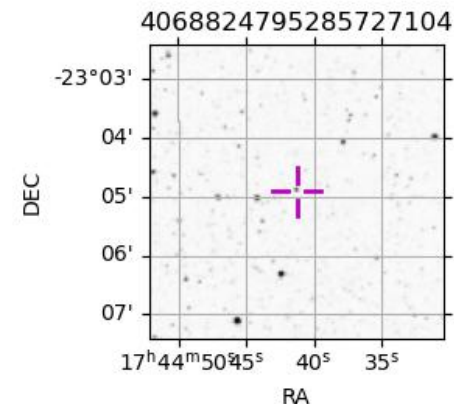

2043-07-03T00:49:39.0000 α: 17 44 41.3789 δ: -23 04 54.830 C/A ***** PA 0.34 deg v_sky -15.59 km/s D 04.27 AU
Credit: Styled after SORA/Lucky Star

Observable events with sun below -5 deg and altitude above 5 deg

Obs	Location	lat	Elon	Target	Observed Events Interval	OCode
PIC	Pic du Midi	42.9	0.1	+ +	JUL 03 00:29 - JUL 03 01:04	Pie
PAL	Palomar Mt (200")	33.4	243.1			Pnn
PMO	Purple Mtn Obs. Nanking	32.1	118.8			Pnn
KPNO	Kitt Peak Natl Obs	32.0	248.4			Pnn
MCD	McDonald Obs. 2.7m	30.7	256.0			Pnn
TEN	Teide Obs./Tenerife	28.3	343.5	+ +	JUL 03 00:34 - JUL 03 01:02	Pie
IRTF	Mauna Kea/IRTF	19.8	204.5			Pnn
KAV	Kavalur Observatory	12.6	78.8			Pnn
RIO	Rio de Janeiro	-22.9	316.8			Pnn
ESO	European Southern Obs. (3.6m)	-29.3	289.3			Pnn
AAT	Siding Spring (AAT)	-31.3	149.1			Pnn
SAAO	So. Afr. Astro. Obs. (Sutherland)	-32.4	20.8			Pnn
MSO	Mt. Stromlo Observatory	-35.3	149.0			Pnn