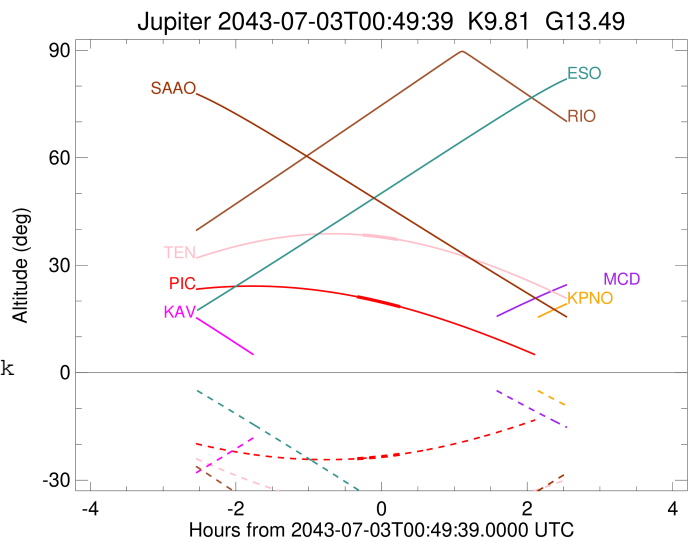

```
target                : Jupiter
target radius (km)   : 71492.00
C/A epoch             : 2043-07-03T00:47:11.180
Event type            : Pt
: Jupiter occs: topocentric, not geocentric
: Not a ringed target
Observer code         : PIC
Location              : Pic du Midi
Latitude (deg)        : 42.93656
E. Longitude (deg)    : 0.14231
Altitude (km)         : 2.890
Gaia source ID        : 4068824795285727104
2Mass ID (if available) : 17444136-2304546
ICRS Star Coord at Epoch: 17h 44m 41.37893s -23:04:54.83004s
RUWE (>1.4 is poor) : 0.91
K magnitude           : 9.810
G magnitude           : 13.494
RP magnitude          : 12.455
BP magnitude          : 14.558
DUPflag              : 0
Distance (au)         : 4.270
f0 (km)               : 0.00
g0 (km)               : 0.00
skyplane vel. (km/s) : -15.59
Sun-Target sep (deg)  : 166.04
Sun-Moon sep (deg)    : 142.99
B (ring opening deg) : -2.41
PA of pole (deg)      : 0.81
Pole direction: RA (deg): 268.05669
Dec (deg): 64.49732
C/A sky separation (" ) : 22.436
C/A sky separation (km) : 69478.7
NAIF SPICE kernels   : RAJobs_U111+rgf15.spk
URKALLv1.spk
naif0012.tls
nep097.bsp
nep101.bsp
sat4401.bsp
de440.bsp
earth_720101_070426.bpc
jup365.bsp
urall6.bsp
IAU_SATURN_for_RINGFIT.tpc
pck00010.tpc
earth_200101_990628_predict.bpc
uranus_ringframes_rfrench20220627_v1.tf
neptune_ringframes_rfrench20220702a_v1.tf
earth_flat_IAU.spk
```

x: target alt < 5.0 deg or sun > -5.0 deg

Target	I/E	UTC	alt	alt-sun	radius	lat-geo	lat-geodetic
Jupiter	I	2043-07-03T00:29:35.032	21.20	-24.01	71484.5	-76.46	-78.01
Jupiter	E	2043-07-03T01:04:48.221	18.41	-22.78	71484.5	-75.95	-77.56