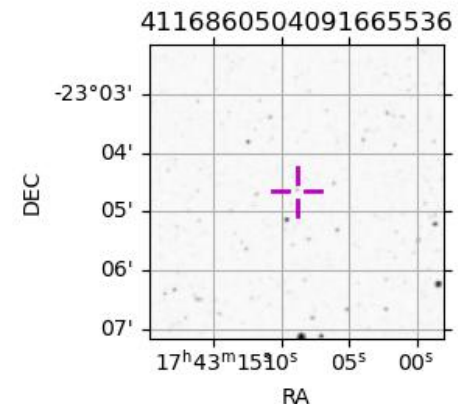

Jupiter 2043-07-06T00:16:41 K9.99 G14.87 Pgt

ICRS Star Coord at Epoch: 17h 43m 08.91845s -23°04:39.39006s

RUWE (>1.4 is poor) : 4.32  
 K magnitude : 9.991  
 G magnitude : 14.870  
 RP magnitude : 13.538  
 BP magnitude : 16.340  
 DUPflag : 0  
 Distance (au) : 4.281  
 f0 (km) : 0.00  
 g0 (km) : 0.00  
 skyplane vel. (km/s) : -15.16  
 Sun-Target sep (deg) : 162.84  
 Sun-Moon sep (deg) : 171.15  
 B (ring opening deg) : -2.41  
 PA of pole (deg) : 0.98  
 Pole direction: RA (deg): 268.05669  
 Dec (deg): 64.49732  
 C/A sky separation (") : 17.426  
 C/A sky separation (km) : 54106.3  
 NAIF SPICE kernels : RAJobs\_U111+rgf15.spk

Jupiter 2043-07-06T00:16:41 K9.99 G14.87  
 Pgt

Earth  
 PIC  
 PAL  
 KPNO  
 MCD  
 TEN  
 KAV  
 RIO  
 ESO  
 SAAO

2043-07-06T00:16:41.7100 α: 17 43 08.9184 δ: -23 04 39.390 C/A \*\*\*\*\* PA 0.43 deg v\_sky -15.16 km/s D 04.28 AU  
 Credit: Styled after SORA/Lucky Star

Observable events with sun below -5 deg and altitude above 5 deg

Obs	Location	lat	Elon	Target	Observed Events Interval	OEcode
PIC	Pic du Midi	42.9	0.1	+ +	JUL 05 23:18 - JUL 06 01:11	Pie
PAL	Palomar Mt (200")	33.4	243.1			Pnn
PMO	Purple Mtn Obs. Nanking	32.1	118.8			Pnn
KPNO	Kitt Peak Natl Obs	32.0	248.4			Pnn
MCD	McDonald Obs. 2.7m	30.7	256.0			Pnn
TEN	Teide Obs./Tenerife	28.3	343.5	+ +	JUL 05 23:20 - JUL 06 01:11	Pie
IRTF	Mauna Kea/IRTF	19.8	204.5			Pnn
KAV	Kavalur Observatory	12.6	78.8			Pnn
RIO	Rio de Janeiro	-22.9	316.8	+ +	JUL 05 23:29 - JUL 06 01:09	Pie
ESO	European Southern Obs. (3.6m)	-29.3	289.3	+ +	JUL 05 23:32 - JUL 06 01:10	Pie
AAT	Siding Spring (AAT)	-31.3	149.1			Pnn
SAAO	So. Afr. Astro. Obs. (Sutherland)	-32.4	20.8	+ +	JUL 05 23:24 - JUL 06 01:00	Pie
MSO	Mt. Stromlo Observatory	-35.3	149.0			Pnn