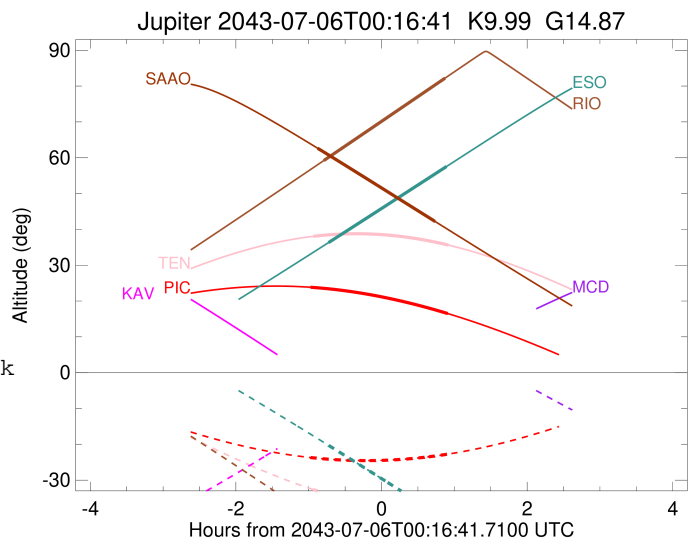

```
target                : Jupiter
target radius (km)   : 71492.00
C/A epoch             : 2043-07-06T00:14:41.010
Event type            : Pgt
: Jupiter occs: geocentric, topocentric
: Not a ringed target
Observer code         : PIC
Location              : Pic du Midi
Latitude (deg)        : 42.93656
E. Longitude (deg)    : 0.14231
Altitude (km)         : 2.890
Gaia source ID        : 4116860504091665536
2Mass ID (if available) : 17430893-2304394
ICRS Star Coord at Epoch: 17h 43m 08.91845s -23:04:39.39006s
RUWE (>1.4 is poor)  : 4.32
K magnitude           : 9.991
G magnitude           : 14.870
RP magnitude          : 13.538
BP magnitude          : 16.340
DUPflag              : 0
Distance (au)         : 4.281
f0 (km)               : 0.00
g0 (km)               : 0.00
skyplane vel. (km/s) : -15.16
Sun-Target sep (deg)  : 162.84
Sun-Moon sep (deg)    : 171.50
B (ring opening deg)  : -2.41
PA of pole (deg)      : 0.98
Pole direction: RA (deg): 268.05669
Dec (deg): 64.49732
C/A sky separation (") : 15.593
C/A sky separation (km) : 48413.4
NAIF SPICE kernels    : RAJobs_U111+rgf15.spk
URKALLv1.spk
naif0012.tls
nep097.bsp
nep101.bsp
sat4401.bsp
de440.bsp
earth_720101_070426.bpc
jup365.bsp
urall6.bsp
IAU_SATURN_for_RINGFIT.tpc
pck00010.tpc
earth_200101_990628_predict.bpc
uranus_ringframes_rfrench20220627_v1.tf
neptune_ringframes_rfrench20220702a_v1.tf
earth_flat_IAU.spk
```

x: target alt < 5.0 deg or sun > -5.0 deg

Target	I/E	UTC	alt	alt-sun	radius	lat-geo	lat-geodetic
Jupiter	I	2043-07-05T23:18:09.159	23.84	-23.69	71488.3	-43.01	-46.73
Jupiter	E	2043-07-06T01:11:20.945	16.49	-22.74	71488.4	-42.27	-45.99