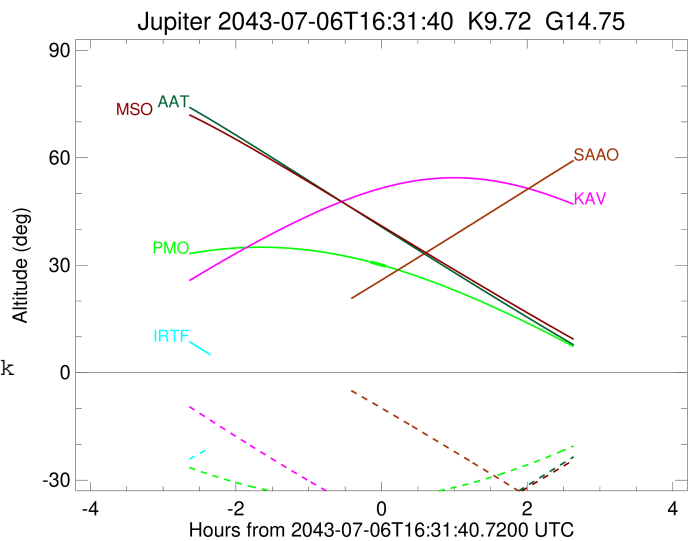

```
target                : Jupiter
target radius (km)    : 71492.00
C/A epoch             : 2043-07-06T16:28:54.880
Event type            : Pt
: Jupiter occs: topocentric, not geocentric
: Not a ringed target
Observer code         : PMO
Location              : Purple Mtn Obs. Nanking
Latitude (deg)        : 32.06667
E. Longitude (deg)    : 118.82089
Altitude (km)         : 0.364
Gaia source ID        : 4116861053935377792
2Mass ID (if available) : 17424829-2304440
ICRS Star Coord at Epoch: 17h 42m 48.29983s -23:04:44.34271s
RUWE (>1.4 is poor)  : 0.94
K magnitude           : 9.716
G magnitude           : 14.754
RP magnitude          : 13.497
BP magnitude          : 16.555
DUPflag              : 0
Distance (au)         : 4.284
f0 (km)               : 0.00
g0 (km)               : 0.00
skyplane vel. (km/s)  : -15.05
Sun-Target sep (deg)  : 162.12
Sun-Moon sep (deg)    : 162.17
B (ring opening deg)  : -2.40
PA of pole (deg)      : 1.01
Pole direction: RA (deg): 268.05669
Dec (deg): 64.49732
C/A sky separation (") : 22.938
C/A sky separation (km) : 71268.7
NAIF SPICE kernels    : RAJobs_U111+rgf15.spk
URKALLv1.spk
naif0012.tls
nep097.bsp
nep101.bsp
sat4401.bsp
de440.bsp
earth_720101_070426.bpc
jup365.bsp
urall6.bsp
IAU_SATURN_for_RINGFIT.tpc
pck00010.tpc
earth_200101_990628_predict.bpc
uranus_ringframes_rfrench20220627_v1.tf
neptune_ringframes_rfrench20220702a_v1.tf
earth_flat_IAU.spk
```

x: target alt < 5.0 deg or sun > -5.0 deg

Target	I/E	UTC	alt	alt-sun	radius	lat-geo	lat-geodetic
Jupiter	I	2043-07-06T16:22:55.628	30.86	-35.37	71484.1	-85.24	-85.80
Jupiter	E	2043-07-06T16:34:54.267	29.74	-35.13	71484.1	-84.65	-85.28