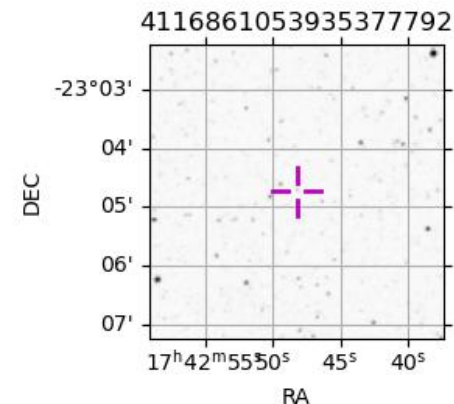

2043-07-06T16:31:40.7200 α: 17 42 48.2998 δ: -23 04 44.343 C/A ***** PA 0.45 deg v_sky -15.05 km/s D 04.28 AU
Credit: Styled after SORA/Lucky Star

Observable events with sun below -5 deg and altitude above 5 deg

Obs	Location	lat	Elon	Target	Observed Events Interval	OCode
PIC	Pic du Midi	42.9	0.1			Pnn
PAL	Palomar Mt (200")	33.4	243.1			Pnn
PMO	Purple Mtn Obs. Nanking	32.1	118.8	+ +	JUL 06 16:22 - JUL 06 16:34	Pie
KPNO	Kitt Peak Natl Obs	32.0	248.4			Pnn
MCD	McDonald Obs. 2.7m	30.7	256.0			Pnn
TEN	Teide Obs./Tenerife	28.3	343.5			Pnn
IRTF	Mauna Kea/IRTF	19.8	204.5			Pnn
KAV	Kavalur Observatory	12.6	78.8			Pnn
RIO	Rio de Janeiro	-22.9	316.8			Pnn
ESO	European Southern Obs. (3.6m)	-29.3	289.3			Pnn
AAT	Siding Spring (AAT)	-31.3	149.1			Pnn
SAAO	So. Afr. Astro. Obs. (Sutherland)	-32.4	20.8			Pnn
MSO	Mt. Stromlo Observatory	-35.3	149.0			Pnn