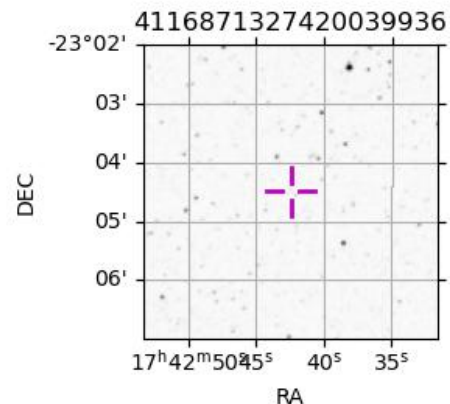

2043-07-06T21:04:59.0200 α: 17 42 42.5597 δ: -23 04 29.773 C/A ***** PA 0.46 deg v_sky -15.02 km/s D 04.28 AU
Credit: Styled after SORA/Lucky Star

Observable events with sun below -5 deg and altitude above 5 deg

Obs	Location	lat	Elon	Target	Observed Events Interval	OCode
PIC	Pic du Midi	42.9	0.1	+	JUL 06 22:19 - JUL 06 22:19	Pne
PAL	Palomar Mt (200")	33.4	243.1			Pnn
PMO	Purple Mtn Obs. Nanking	32.1	118.8			Pnn
KPNO	Kitt Peak Natl Obs	32.0	248.4			Pnn
MCD	McDonald Obs. 2.7m	30.7	256.0			Pnn
TEN	Teide Obs./Tenerife	28.3	343.5	+	JUL 06 22:20 - JUL 06 22:20	Pne
IRTF	Mauna Kea/IRTF	19.8	204.5			Pnn
KAV	Kavalur Observatory	12.6	78.8	+ +	JUL 06 19:48 - JUL 06 22:10	Pie
RIO	Rio de Janeiro	-22.9	316.8	+	JUL 06 22:19 - JUL 06 22:19	Pne
ESO	European Southern Obs. (3.6m)	-29.3	289.3	+	JUL 06 22:19 - JUL 06 22:19	Pne
AAT	Siding Spring (AAT)	-31.3	149.1			Pnn
SAAO	So. Afr. Astro. Obs. (Sutherland)	-32.4	20.8	+ +	JUL 06 19:57 - JUL 06 22:13	Pie
MSO	Mt. Stromlo Observatory	-35.3	149.0			Pnn