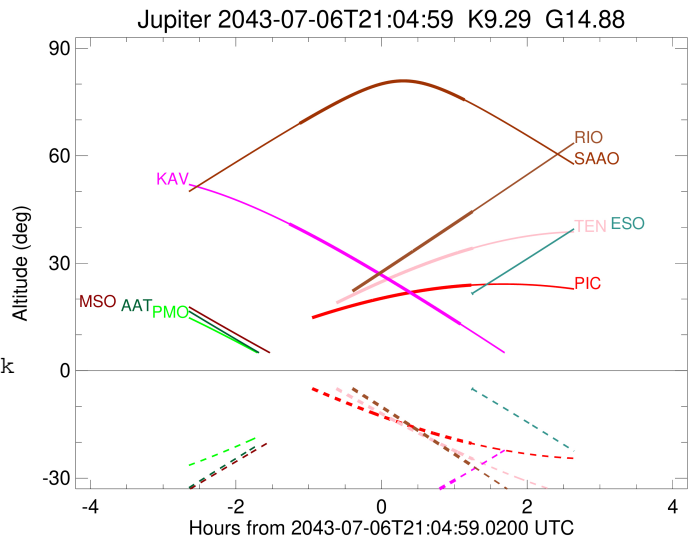

```
target                : Jupiter
target radius (km)   : 71492.00
C/A epoch             : 2043-07-06T21:07:16.790
Event type           : Pgt
: Jupiter occs: geocentric, topocentric
: Not a ringed target
Observer code        : PIC
Location             : Pic du Midi
Latitude (deg)       : 42.93656
E. Longitude (deg)   : 0.14231
Altitude (km)        : 2.890
Gaia source ID       : 4116871327420039936
2Mass ID (if available) : 17424256-2304294
ICRS Star Coord at Epoch: 17h 42m 42.55971s -23:04:29.77274s
RUWE (>1.4 is poor) : 0.96
K magnitude           : 9.288
G magnitude           : 14.883
RP magnitude          : 13.474
BP magnitude          : 17.244
DUPflag              : 0
Distance (au)        : 4.285
f0 (km)              : 0.00
g0 (km)              : 0.00
skyplane vel. (km/s) : -15.02
Sun-Target sep (deg) : 161.92
Sun-Moon sep (deg)   : 160.06
B (ring opening deg) : -2.41
PA of pole (deg)     : 1.03
Pole direction: RA (deg): 268.05669
Dec (deg): 64.49732
C/A sky separation ("): 8.798
C/A sky separation (km): 27342.3
NAIF SPICE kernels   : RAJobs_U111+rgf15.spk
URKALLv1.spk
naif0012.tls
nep097.bsp
nep101.bsp
sat4401.bsp
de440.bsp
earth_720101_070426.bpc
jup365.bsp
urall6.bsp
IAU_SATURN_for_RINGFIT.tpc
pck00010.tpc
earth_200101_990628_predict.bpc
uranus_ringframes_rfrench20220627_v1.tf
neptune_ringframes_rfrench20220702a_v1.tf
earth_flat_IAU.spk
```

x: target alt < 5.0 deg or sun > -5.0 deg

Target	I/E	UTC	alt	alt-sun	radius	lat-geo	lat-geodetic
Jupiter	I	2043-07-06T19:55:22.076	13.34	-3.14x	71490.8	-23.32	-26.20
Jupiter	E	2043-07-06T22:19:01.032	23.88	-20.28	71490.9	-21.76	-24.50