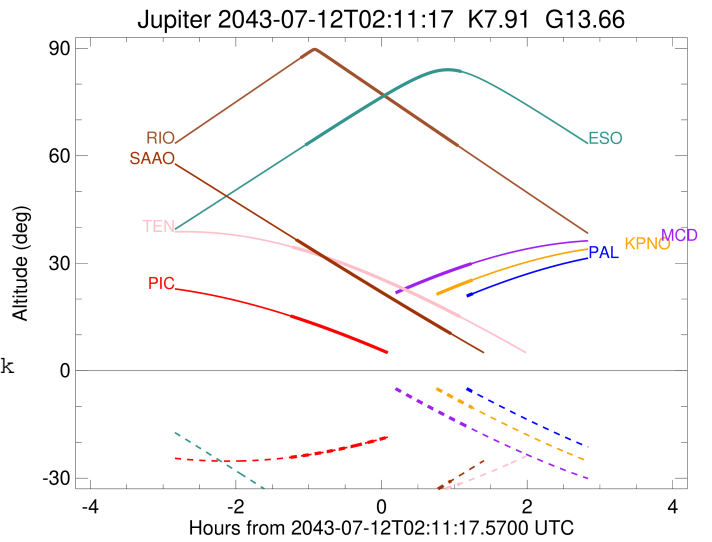

```
target                : Jupiter
target radius (km)   : 71492.00
C/A epoch            : 2043-07-12T02:06:20.990
Event type          : Pgt
                    : Jupiter occs: geocentric, topocentric
                    : Not a ringed target
Observer code       : PIC
Location            : Pic du Midi
Latitude (deg)      : 42.93656
E. Longitude (deg)  : 0.14231
Altitude (km)       : 2.890
Gaia source ID      : 4116544257207330304
2Mass ID (if available) : 17401043-2304144
ICRS Star Coord at Epoch: 17h 40m 10.43341s -23:04:14.53091s
RUWE (>1.4 is poor) : 0.93
K magnitude          : 7.913
G magnitude          : 13.655
RP magnitude         : 12.249
BP magnitude         : 16.166
DUPflag             : 0
Distance (au)        : 4.312
f0 (km)              : 0.00
g0 (km)              : 0.00
skyplane vel. (km/s) : -14.00
Sun-Target sep (deg) : 156.36
Sun-Moon sep (deg)  : 88.83
B (ring opening deg) : -2.40
PA of pole (deg)    : 1.30
Pole direction: RA (deg): 268.05670
Dec (deg): 64.49732
C/A sky separation (") : 12.534
C/A sky separation (km) : 39197.7
NAIF SPICE kernels  : RAJobs_U111+rgf15.spk
URKALLv1.spk
naif0012.tls
nep097.bsp
nep101.bsp
sat4401.bsp
de440.bsp
earth_720101_070426.bpc
jup365.bsp
urall6.bsp
IAU_SATURN_for_RINGFIT.tpc
pck00010.tpc
earth_200101_990628_predict.bpc
uranus_ringframes_rfrench20220627_v1.tf
neptune_ringframes_rfrench20220702a_v1.tf
earth_flat_IAU.spk
```

x: target alt < 5.0 deg or sun > -5.0 deg

Target	I/E	UTC	alt	alt-sun	radius	lat-geo	lat-geodetic
Jupiter	I	2043-07-12T00:56:24.492	15.27	-24.18	71489.6	-33.56	-37.10
Jupiter	E	2043-07-12T03:16:46.502	-4.32x	-11.66	71489.7	-32.97	-36.49