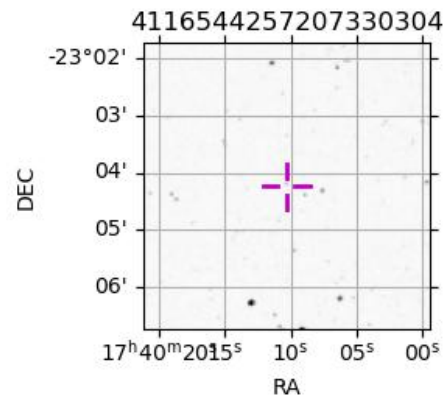

Jupiter 2043-07-12T02:11:17 K7.91 G13.66 Pgt

ICRS Star Coord at Epoch: 17h 40m 10.43341s -23:04:14.53091s

RUWE (>1.4 is poor) : 0.93
 K magnitude : 7.913
 G magnitude : 13.655
 RP magnitude : 12.249
 BP magnitude : 16.166
 DUPflag : 0
 Distance (au) : 4.312
 f0 (km) : 0.00
 g0 (km) : 0.00
 skyplane vel. (km/s) : -14.00
 Sun-Target sep (deg) : 156.36
 Sun-Moon sep (deg) : 88.73
 B (ring opening deg) : -2.40
 PA of pole (deg) : 1.30
 Pole direction: RA (deg): 268.05670
 Dec (deg): 64.49732
 C/A sky separation (") : 14.141
 C/A sky separation (km) : 44223.1
 NAIF SPICE kernels : RAJobs_U111+rgf15.spk

Jupiter 2043-07-12T02:11:17 K7.91 G13.66
 Pgt

Earth
 PIC
 PAL
 KPNO
 MCD
 TEN
 IRTF
 RIO
 ESO
 SAAO

2043-07-12T02:11:17.5700 α: 17 40 10.4334 δ: -23 04 14.531 C/A ***** PA 0.57 deg v_sky -14.00 km/s D 04.31 AU
 Credit: Styled after SORA/Lucky Star

Observable events with sun below -5 deg and altitude above 5 deg

Obs	Location	lat	Elon	Target	Observed Events Interval	OEcode
PIC	Pic du Midi	42.9	0.1	+	JUL 12 00:56 - JUL 12 00:56	Pin
PAL	Palomar Mt (200")	33.4	243.1	+	JUL 12 03:26 - JUL 12 03:26	Pne
PMO	Purple Mtn Obs. Nanking	32.1	118.8			Pnn
KPNO	Kitt Peak Natl Obs	32.0	248.4	+	JUL 12 03:26 - JUL 12 03:26	Pne
MCD	McDonald Obs. 2.7m	30.7	256.0	+	JUL 12 03:25 - JUL 12 03:25	Pne
TEN	Teide Obs./Tenerife	28.3	343.5	+	JUL 12 00:57 - JUL 12 03:16	Pie
IRTF	Mauna Kea/IRTF	19.8	204.5			Pnn
KAV	Kavalur Observatory	12.6	78.8			Pnn
RIO	Rio de Janeiro	-22.9	316.8	+	JUL 12 01:04 - JUL 12 03:14	Pie
ESO	European Southern Obs. (3.6m)	-29.3	289.3	+	JUL 12 01:08 - JUL 12 03:17	Pie
AAT	Siding Spring (AAT)	-31.3	149.1			Pnn
SAAO	So. Afr. Astro. Obs. (Sutherland)	-32.4	20.8	+	JUL 12 01:00 - JUL 12 03:08	Pie
MSO	Mt. Stromlo Observatory	-35.3	149.0			Pnn