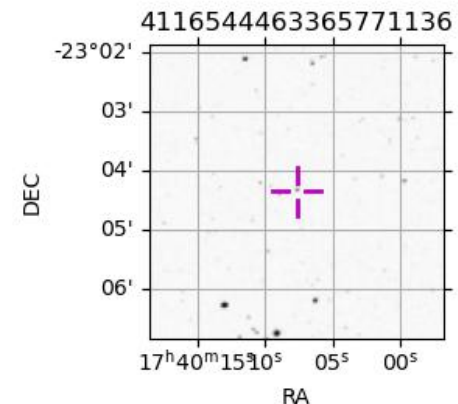

Jupiter 2043-07-12T04:29:33 K9.38 G13.78 Pgt

ICRS Star Coord at Epoch: 17h 40m 07.73931s -23°04'21.45378s

RUWE (>1.4 is poor) : 0.92
 K magnitude : 9.376
 G magnitude : 13.781
 RP magnitude : 12.619
 BP magnitude : 15.186
 DUPflag : 0
 Distance (au) : 4.312
 f0 (km) : 0.00
 g0 (km) : 0.00
 skyplane vel. (km/s) : -13.98
 Sun-Target sep (deg) : 156.26
 Sun-Moon sep (deg) : 87.52
 B (ring opening deg) : -2.40
 PA of pole (deg) : 1.30
 Pole direction: RA (deg): 268.05670
 Dec (deg): 64.49732
 C/A sky separation (") : 21.431
 C/A sky separation (km) : 67026.8
 NAIF SPICE kernels : RAJobs_U111+rgf15.spk

Jupiter 2043-07-12T04:29:33 K9.38 G13.78
 Pgt

Earth
 PIC
 PAL
 KPNO
 MCD
 TEN
 IRTF
 RIO
 ESO
 AAT
 SAAO
 MSO

2043-07-12T04:29:33.5100 α: 17 40 07.7393 δ: -23 04 21.454 C/A ***** PA 0.57 deg v_sky -13.98 km/s D 04.31 AU
 Credit: Styled after SORA/Lucky Star

Observable events with sun below -5 deg and altitude above 5 deg

Obs	Location	lat	Elon	Target	Observed Events Interval	OCode
PIC	Pic du Midi	42.9	0.1			Pnn
PAL	Palomar Mt (200")	33.4	243.1	+ +	JUL 12 03:51 - JUL 12 05:14	Pie
PMO	Purple Mtn Obs. Nanking	32.1	118.8			Pnn
KPNO	Kitt Peak Natl Obs	32.0	248.4	+ +	JUL 12 03:50 - JUL 12 05:13	Pie
MCD	McDonald Obs. 2.7m	30.7	256.0	+ +	JUL 12 03:49 - JUL 12 05:12	Pie
TEN	Teide Obs./Tenerife	28.3	343.5	+	JUL 12 03:43 - JUL 12 03:43	Pin
IRTF	Mauna Kea/IRTF	19.8	204.5			Pnn
KAV	Kavalur Observatory	12.6	78.8			Pnn
RIO	Rio de Janeiro	-22.9	316.8	+ +	JUL 12 03:57 - JUL 12 04:50	Pie
ESO	European Southern Obs. (3.6m)	-29.3	289.3	+ +	JUL 12 04:00 - JUL 12 04:53	Pie
AAT	Siding Spring (AAT)	-31.3	149.1			Pnn
SAAO	So. Afr. Astro. Obs. (Sutherland)	-32.4	20.8			Pnn
MSO	Mt. Stromlo Observatory	-35.3	149.0			Pnn