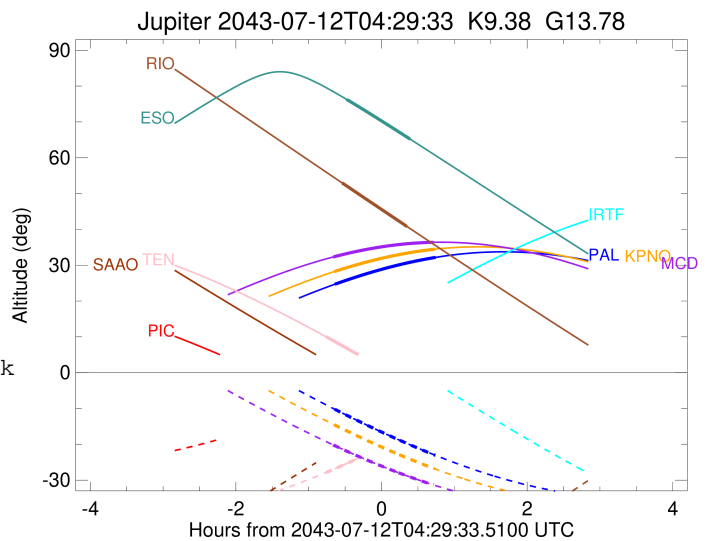

```
target                : Jupiter
target radius (km)   : 71492.00
C/A epoch            : 2043-07-12T04:32:33.320
Event type           : Pgt
: Jupiter occs: geocentric, topocentric
: Not a ringed target
Observer code        : PAL
Location             : Palomar Mt (200")
Latitude (deg)       : 33.35622
E. Longitude (deg)   : 243.13601
Altitude (km)        : 1.706
Gaia source ID       : 4116544463365771136
2Mass ID (if available) : 17400772-2304214
ICRS Star Coord at Epoch: 17h 40m 07.73931s -23:04:21.45378s
RUWE (>1.4 is poor) : 0.92
K magnitude           : 9.376
G magnitude           : 13.781
RP magnitude          : 12.619
BP magnitude          : 15.186
DUPflag              : 0
Distance (au)         : 4.312
f0 (km)              : 0.00
g0 (km)              : 0.00
skyplane vel. (km/s) : -13.98
Sun-Target sep (deg) : 156.26
Sun-Moon sep (deg)   : 87.95
B (ring opening deg) : -2.40
PA of pole (deg)     : 1.30
Pole direction: RA (deg): 268.05670
Dec (deg): 64.49732
C/A sky separation ("): 19.800
C/A sky separation (km): 61925.7
NAIF SPICE kernels   : RAJobs_U111+rgf15.spk
URKALLv1.spk
naif0012.tls
nep097.bsp
nep101.bsp
sat4401.bsp
de440.bsp
earth_720101_070426.bpc
jup365.bsp
urall6.bsp
IAU_SATURN_for_RINGFIT.tpc
pck00010.tpc
earth_200101_990628_predict.bpc
uranus_ringframes_rfrench20220627_v1.tf
neptune_ringframes_rfrench20220702a_v1.tf
earth_flat_IAU.spk
```

x: target alt < 5.0 deg or sun > -5.0 deg

Target	I/E	UTC	alt	alt-sun	radius	lat-geo	lat-geodetic
Jupiter	I	2043-07-12T03:51:02.850	24.67	-10.21	71486.0	-60.98	-63.97
Jupiter	E	2043-07-12T05:13:59.583	32.16	-23.07	71486.2	-59.00	-62.13