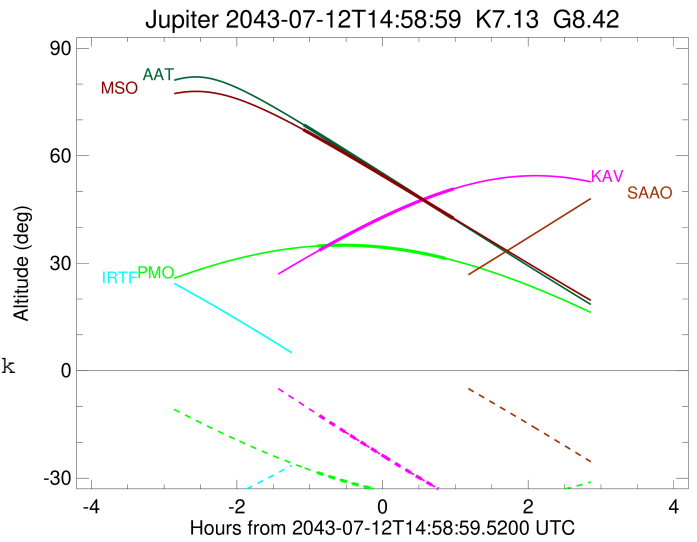

```
target                : Jupiter
target radius (km)   : 71492.00
C/A epoch            : 2043-07-12T14:58:11.800
Event type          : Pgt
                    : Jupiter occs: geocentric, topocentric
                    : Not a ringed target
Observer code       : PMO
Location            : Purple Mtn Obs. Nanking
Latitude (deg)      : 32.06667
E. Longitude (deg)  : 118.82089
Altitude (km)       : 0.364
Gaia source ID      : 4116556214399186304
2Mass ID (if available) : 17395562-2303408
ICRS Star Coord at Epoch: 17h 39m 55.58201s -23:03:42.31395s
RUWE (>1.4 is poor) : 2.95
K magnitude         : 7.126
G magnitude         : 8.419
RP magnitude        : 7.949
BP magnitude        : 8.723
DUPflag            : 1
Distance (au)       : 4.315
f0 (km)             : 0.00
g0 (km)             : 0.00
skyplane vel. (km/s) : -13.88
Sun-Target sep (deg) : 155.80
Sun-Moon sep (deg)  : 82.58
B (ring opening deg) : -2.41
PA of pole (deg)    : 1.32
Pole direction: RA (deg): 268.05670
Dec (deg): 64.49732
C/A sky separation (" ) : 17.702
C/A sky separation (km) : 55398.4
NAIF SPICE kernels  : RAJobs_U111+rgf15.spk
URKALLv1.spk
naif0012.tls
nep097.bsp
nep101.bsp
sat4401.bsp
de440.bsp
earth_720101_070426.bpc
jup365.bsp
urall6.bsp
IAU_SATURN_for_RINGFIT.tpc
pck00010.tpc
earth_200101_990628_predict.bpc
uranus_ringframes_rfrench20220627_v1.tf
neptune_ringframes_rfrench20220702a_v1.tf
earth_flat_IAU.spk
```

x: target alt < 5.0 deg or sun > -5.0 deg

Target	I/E	UTC	alt	alt-sun	radius	lat-geo	lat-geodetic
Jupiter	I	2043-07-12T14:05:22.828	34.80	-28.43	71487.4	49.99	53.58
Jupiter	E	2043-07-12T15:51:05.118	31.32	-36.00	71487.2	51.34	54.88