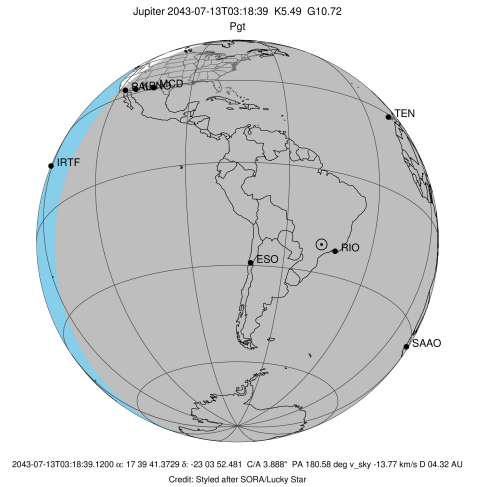

```
target                : Jupiter
target radius (km)   : 71492.00
C/A epoch             : 2043-07-13T03:13:25.730
Event type            : Pgt
: Jupiter occs: geocentric, topocentric
: Not a ringed target
Observer code         : PIC
Location              : Pic du Midi
Latitude (deg)        : 42.93656
E. Longitude (deg)    : 0.14231
Altitude (km)         : 2.890
Gaia source ID        : 4116554874369464960
2Mass ID (if available) : 17394136-2303523
ICRS Star Coord at Epoch: 17h 39m 41.37292s -23:03:52.48115s
RUWE (>1.4 is poor)  : 0.68
K magnitude           : 5.488
G magnitude           : 10.722
RP magnitude          : 9.429
BP magnitude          : 12.753
DUPflag              : 0
Distance (au)         : 4.318
f0 (km)               : 0.00
g0 (km)               : 0.00
skyplane vel. (km/s) : -13.77
Sun-Target sep (deg)  : 155.25
Sun-Moon sep (deg)    : 75.77
B (ring opening deg)  : -2.40
PA of pole (deg)      : 1.35
Pole direction: RA (deg): 268.05670
Dec (deg): 64.49732
C/A sky separation (") : 5.341
C/A sky separation (km) : 16726.3
NAIF SPICE kernels    : RAJobs_U111+rgf15.spk
URKALLv1.spk
naif0012.tls
nep097.bsp
nep101.bsp
sat4401.bsp
de440.bsp
earth_720101_070426.bpc
jup365.bsp
urall6.bsp
IAU_SATURN_for_RINGFIT.tpc
pck00010.tpc
earth_200101_990628_predict.bpc
uranus_ringframes_rfrench20220627_v1.tf
neptune_ringframes_rfrench20220702a_v1.tf
earth_flat_IAU.spk
```

x: target alt < 5.0 deg or sun > -5.0 deg

Target	I/E	UTC	alt	alt-sun	radius	lat-geo	lat-geodetic
Jupiter	I	2043-07-13T01:50:14.170	8.08	-21.01	71491.6	13.23	15.04
Jupiter	E	2043-07-13T04:37:23.973	-18.90x	-0.13x	71491.6	13.74	15.61