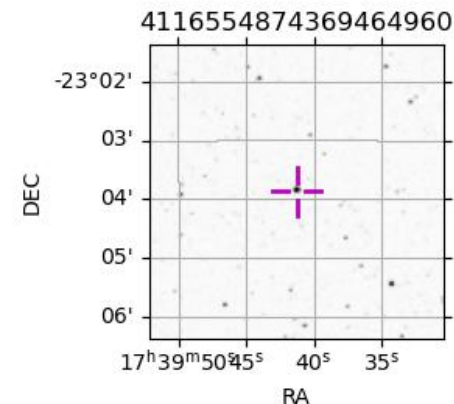

Jupiter 2043-07-13T03:18:39 K5.49 G10.72 Pgt

ICRS Star Coord at Epoch: 17h 39m 41.37292s -23°03:52.48115s

RUWE (>1.4 is poor) : 0.68
 K magnitude : 5.488
 G magnitude : 10.722
 RP magnitude : 9.429
 BP magnitude : 12.753
 DUPflag : 0
 Distance (au) : 4.318
 f0 (km) : 0.00
 g0 (km) : 0.00
 skyplane vel. (km/s) : -13.77
 Sun-Target sep (deg) : 155.25
 Sun-Moon sep (deg) : 75.70
 B (ring opening deg) : -2.40
 PA of pole (deg) : 1.35
 Pole direction: RA (deg): 268.05670
 Dec (deg): 64.49732
 C/A sky separation (") : 3.900
 C/A sky separation (km) : 12212.4
 NAIF SPICE kernels : RAJobs_U111+rgf15.spk

Jupiter 2043-07-13T03:18:39 K5.49 G10.72
 Pgt

2043-07-13T03:18:39.1200 at: 17 39 41.3729 6: -23 03 52.481 C/A 3.888° PA 180.58 deg v_sky -13.77 km/s D 04.32 AU
 Credit: Styled after SORA/Lucky Star

Earth
 PIC
 PAL
 KPNO
 MCD
 TEN
 IRTF
 RIO
 ESO
 SAAO

Observable events with sun below -5 deg and altitude above 5 deg

Obs	Location	lat	Elon	Target	Observed Events Interval	OCode
PIC	Pic du Midi	42.9	0.1	+	JUL 13 01:50 - JUL 13 01:50	Pin
PAL	Palomar Mt (200")	33.4	243.1	+	JUL 13 04:44 - JUL 13 04:44	Pne
PMO	Purple Mtn Obs. Nanking	32.1	118.8			Pnn
KPNO	Kitt Peak Natl Obs	32.0	248.4	+	JUL 13 04:44 - JUL 13 04:44	Pne
MCD	McDonald Obs. 2.7m	30.7	256.0	+	JUL 13 04:43 - JUL 13 04:43	Pne
TEN	Teide Obs./Tenerife	28.3	343.5	+	JUL 13 01:50 - JUL 13 01:50	Pin
IRTF	Mauna Kea/IRTF	19.8	204.5			Pnn
KAV	Kavalur Observatory	12.6	78.8			Pnn
RIO	Rio de Janeiro	-22.9	316.8	+	JUL 13 01:52 - JUL 13 04:38	Pie
ESO	European Southern Obs. (3.6m)	-29.3	289.3	+	JUL 13 01:55 - JUL 13 04:41	Pie
AAT	Siding Spring (AAT)	-31.3	149.1			Pnn
SAAO	So. Afr. Astro. Obs. (Sutherland)	-32.4	20.8	+	JUL 13 01:46 - JUL 13 01:46	Pin
MSO	Mt. Stromlo Observatory	-35.3	149.0			Pnn