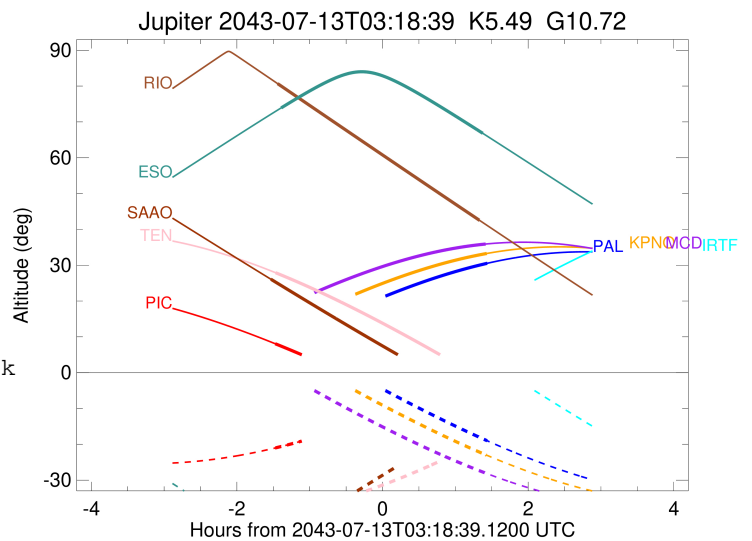

```
target                : Jupiter
target radius (km)   : 71492.00
C/A epoch             : 2043-07-13T03:13:25.730
Event type            : Pgt
: Jupiter occs: geocentric, topocentric
: Not a ringed target
Observer code         : PIC
Location              : Pic du Midi
Latitude (deg)        : 42.93656
E. Longitude (deg)    : 0.14231
Altitude (km)         : 2.890
Gaia source ID        : 4116554874369464960
2Mass ID (if available) : 17394136-2303523
ICRS Star Coord at Epoch: 17h 39m 41.37292s -23:03:52.48115s
RUWE (>1.4 is poor)  : 0.68
K magnitude           : 5.488
G magnitude           : 10.722
RP magnitude          : 9.429
BP magnitude          : 12.753
DUPflag              : 0
Distance (au)         : 4.318
f0 (km)               : 0.00
g0 (km)               : 0.00
skyplane vel. (km/s) : -13.77
Sun-Target sep (deg)  : 155.25
Sun-Moon sep (deg)    : 75.77
B (ring opening deg)  : -2.40
PA of pole (deg)      : 1.35
Pole direction: RA (deg): 268.05670
Dec (deg): 64.49732
C/A sky separation (") : 5.341
C/A sky separation (km) : 16726.3
NAIF SPICE kernels    : RAJobs_U111+rgf15.spk
URKALLv1.spk
naif0012.tls
nep097.bsp
nep101.bsp
sat4401.bsp
de440.bsp
earth_720101_070426.bpc
jup365.bsp
urall6.bsp
IAU_SATURN_for_RINGFIT.tpc
pck00010.tpc
earth_200101_990628_predict.bpc
uranus_ringframes_rfrench20220627_v1.tf
neptune_ringframes_rfrench20220702a_v1.tf
earth_flat_IAU.spk
```

x: target alt < 5.0 deg or sun > -5.0 deg

Target	I/E	UTC	alt	alt-sun	radius	lat-geo	lat-geodetic
Jupiter	I	2043-07-13T01:50:14.170	8.08	-21.01	71491.6	13.23	15.04
Jupiter	E	2043-07-13T04:37:23.973	-18.90x	-0.13x	71491.6	13.74	15.61