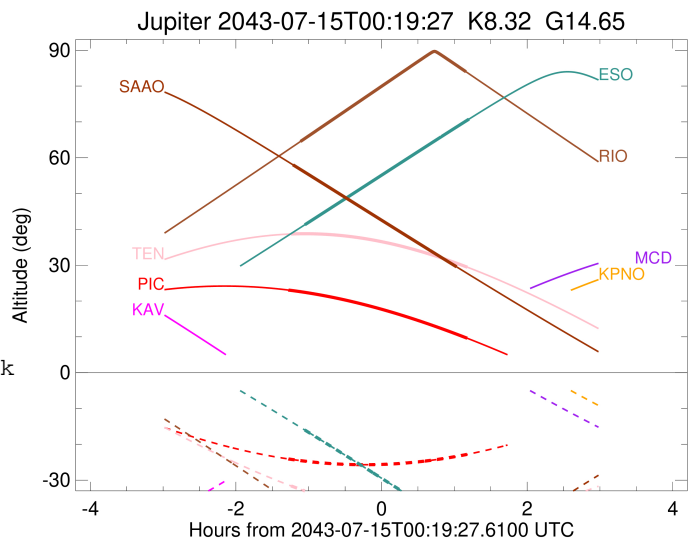

```
target                : Jupiter
target radius (km)   : 71492.00
C/A epoch            : 2043-07-15T00:16:11.590
Event type          : Pgt
                    : Jupiter occs: geocentric, topocentric
                    : Not a ringed target
Observer code       : PIC
Location            : Pic du Midi
Latitude (deg)      : 42.93656
E. Longitude (deg)  : 0.14231
Altitude (km)       : 2.890
Gaia source ID      : 4116535495455570048
2Mass ID (if available) : 17385064-2304029
ICRS Star Coord at Epoch: 17h 38m 50.63849s -23:04:03.17158s
RUWE (>1.4 is poor) : 0.86
K magnitude          : 8.323
G magnitude          : 14.651
RP magnitude         : 13.129
BP magnitude         : 18.043
DUPflag             : 0
Distance (au)       : 4.330
f0 (km)              : 0.00
g0 (km)              : 0.00
skyplane vel. (km/s) : -13.32
Sun-Target sep (deg) : 153.27
Sun-Moon sep (deg)  : 53.47
B (ring opening deg) : -2.40
PA of pole (deg)    : 1.44
Pole direction: RA (deg): 268.05670
Dec (deg): 64.49732
C/A sky separation ("): 12.253
C/A sky separation (km): 38479.9
NAIF SPICE kernels  : RAJobs_U111+rgf15.spk
URKALLv1.spk
naif0012.tls
nep097.bsp
nep101.bsp
sat4401.bsp
de440.bsp
earth_720101_070426.bpc
jup365.bsp
urall6.bsp
IAU_SATURN_for_RINGFIT.tpc
pck00010.tpc
earth_200101_990628_predict.bpc
uranus_ringframes_rfrench20220627_v1.tf
neptune_ringframes_rfrench20220702a_v1.tf
earth_flat_IAU.spk
```

x: target alt < 5.0 deg or sun > -5.0 deg

Target	I/E	UTC	alt	alt-sun	radius	lat-geo	lat-geodetic
Jupiter	I	2043-07-14T23:02:39.813	23.06	-24.08	71489.6	-33.16	-36.69
Jupiter	E	2043-07-15T01:30:06.034	9.61	-22.80	71489.8	-32.06	-35.54