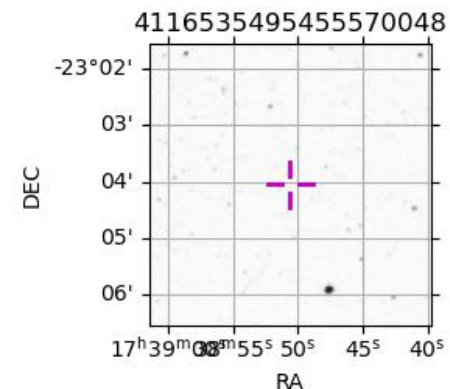

2043-07-15T00:19:27.6100 α: 17 38 50.6385 δ: -23 04 03.172 C/A ***** PA 0.61 deg v_sky -13.32 km/s D 04.33 AU
Credit: Styled after SORA/Lucky Star

URKALLv1.spk
naif0012.tls
nep097.bsp
nep101.bsp
sat4401.bsp

Observable events with sun below -5 deg and altitude above 5 deg

Obs	Location	lat	Elon	Target	Observed Events Interval	OCode
PIC	Pic du Midi	42.9	0.1	+ +	JUL 14 23:02 - JUL 15 01:30	Pie
PAL	Palomar Mt (200")	33.4	243.1			Pnn
PMO	Purple Mtn Obs. Nanking	32.1	118.8			Pnn
KPNO	Kitt Peak Natl Obs	32.0	248.4			Pnn
MCD	McDonald Obs. 2.7m	30.7	256.0			Pnn
TEN	Teide Obs./Tenerife	28.3	343.5	+ +	JUL 14 23:04 - JUL 15 01:30	Pie
IRTF	Mauna Kea/IRTF	19.8	204.5			Pnn
KAV	Kavalur Observatory	12.6	78.8			Pnn
RIO	Rio de Janeiro	-22.9	316.8	+ +	JUL 14 23:12 - JUL 15 01:29	Pie
ESO	European Southern Obs. (3.6m)	-29.3	289.3	+ +	JUL 14 23:16 - JUL 15 01:31	Pie
AAT	Siding Spring (AAT)	-31.3	149.1			Pnn
SAAO	So. Afr. Astro. Obs. (Sutherland)	-32.4	20.8	+ +	JUL 14 23:06 - JUL 15 01:21	Pie
MSO	Mt. Stromlo Observatory	-35.3	149.0			Pnn