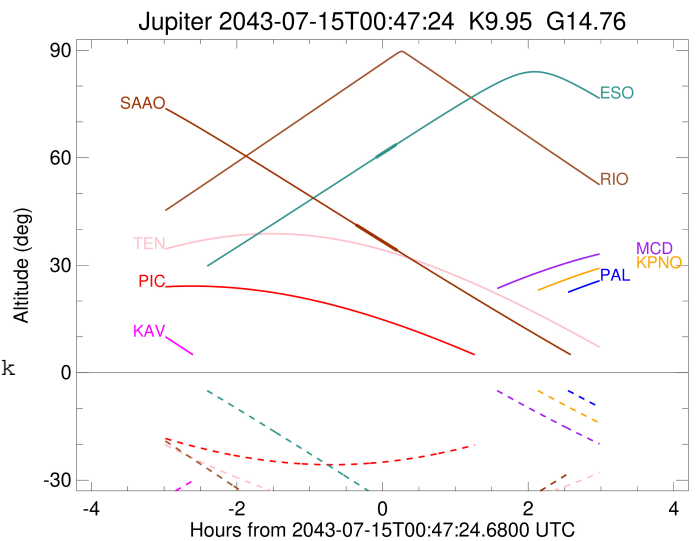

```
target                : Jupiter
target radius (km)   : 71492.00
C/A epoch             : 2043-07-15T00:50:25.190
Event type            : Pt
: Jupiter occs: topocentric, not geocentric
: Not a ringed target
Observer code         : ESO
Location              : European Southern Obs. (3.6m)
Latitude (deg)        : -29.26097
E. Longitude (deg)    : 289.26831
Altitude (km)         : 2.400
Gaia source ID        : 4116535873412717824
2Mass ID (if available) : 17385014-2303259
ICRS Star Coord at Epoch: 17h 38m 50.15116s -23:03:26.10948s
RUWE (>1.4 is poor) : 0.93
K magnitude           : 9.946
G magnitude           : 14.762
RP magnitude          : 13.542
BP magnitude          : 16.394
DUPflag              : 0
Distance (au)         : 4.330
f0 (km)               : 0.00
g0 (km)               : 0.00
skyplane vel. (km/s) : -13.32
Sun-Target sep (deg) : 153.25
Sun-Moon sep (deg)   : 53.18
B (ring opening deg) : -2.41
PA of pole (deg)     : 1.44
Pole direction: RA (deg): 268.05670
Dec (deg): 64.49732
C/A sky separation ("): 22.653
C/A sky separation (km): 71143.7
NAIF SPICE kernels   : RAJobs_U111+rgf15.spk
URKALLv1.spk
naif0012.tls
nep097.bsp
nep101.bsp
sat4401.bsp
de440.bsp
earth_720101_070426.bpc
jup365.bsp
urall6.bsp
IAU_SATURN_for_RINGFIT.tpc
pck00010.tpc
earth_200101_990628_predict.bpc
uranus_ringframes_rfrench20220627_v1.tf
neptune_ringframes_rfrench20220702a_v1.tf
earth_flat_IAU.spk
```

x: target alt < 5.0 deg or sun > -5.0 deg

Target	I/E	UTC	alt	alt-sun	radius	lat-geo	lat-geodetic
Jupiter	I	2043-07-15T00:41:54.153	60.01	-34.30	71484.2	82.79	83.64
Jupiter	E	2043-07-15T00:58:55.960	63.73	-37.99	71484.2	84.98	85.57