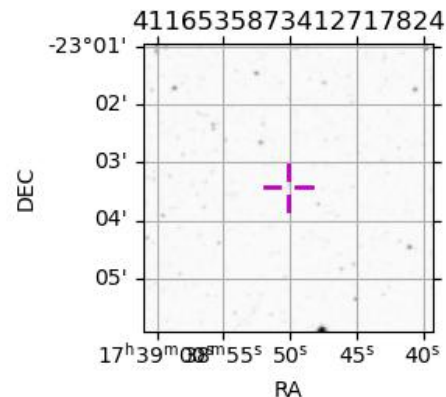

2043-07-15T00:47:24.6800 a: 17 38 50.15116 -23 03 26.109 C/A ***** PA 180.60 deg v_sky -13.32 km/s D 04.33 AU
Credit: Styled after SORA/Lucky Star

Observable events with sun below -5 deg and altitude above 5 deg

Obs	Location	lat	Elon	Target	Observed Events Interval	OCode
PIC	Pic du Midi	42.9	0.1			Pnn
PAL	Palomar Mt (200")	33.4	243.1			Pnn
PMO	Purple Mtn Obs. Nanking	32.1	118.8			Pnn
KPNO	Kitt Peak Natl Obs	32.0	248.4			Pnn
MCD	McDonald Obs. 2.7m	30.7	256.0			Pnn
TEN	Teide Obs./Tenerife	28.3	343.5			Pnn
IRTF	Mauna Kea/IRTF	19.8	204.5			Pnn
KAV	Kavalur Observatory	12.6	78.8			Pnn
RIO	Rio de Janeiro	-22.9	316.8			Pnn
ESO	European Southern Obs. (3.6m)	-29.3	289.3	+ +	JUL 15 00:41 - JUL 15 00:58	Pie
AAT	Siding Spring (AAT)	-31.3	149.1			Pnn
SAAO	So. Afr. Astro. Obs. (Sutherland)	-32.4	20.8	+ +	JUL 15 00:25 - JUL 15 00:59	Pie
MSO	Mt. Stromlo Observatory	-35.3	149.0			Pnn