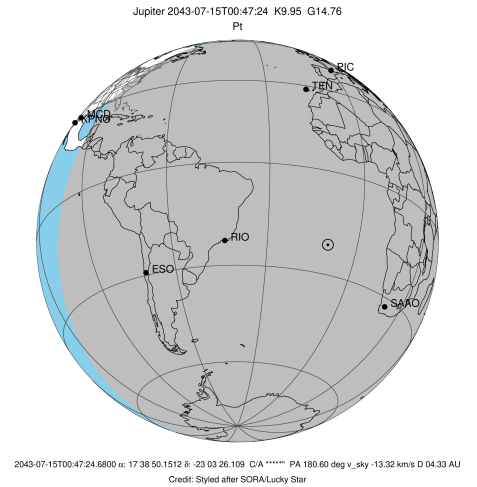

```
target                : Jupiter
target radius (km)   : 71492.00
C/A epoch             : 2043-07-15T00:50:25.190
Event type            : Pt
: Jupiter occs: topocentric, not geocentric
: Not a ringed target
Observer code         : ESO
Location              : European Southern Obs. (3.6m)
Latitude (deg)        : -29.26097
E. Longitude (deg)    : 289.26831
Altitude (km)         : 2.400
Gaia source ID        : 4116535873412717824
2Mass ID (if available) : 17385014-2303259
ICRS Star Coord at Epoch: 17h 38m 50.15116s -23:03:26.10948s
RUWE (>1.4 is poor) : 0.93
K magnitude           : 9.946
G magnitude           : 14.762
RP magnitude          : 13.542
BP magnitude          : 16.394
DUPflag              : 0
Distance (au)         : 4.330
f0 (km)               : 0.00
g0 (km)               : 0.00
skyplane vel. (km/s) : -13.32
Sun-Target sep (deg) : 153.25
Sun-Moon sep (deg)   : 53.18
B (ring opening deg) : -2.41
PA of pole (deg)     : 1.44
Pole direction: RA (deg): 268.05670
Dec (deg): 64.49732
C/A sky separation ("): 22.653
C/A sky separation (km): 71143.7
NAIF SPICE kernels   : RAJobs_U111+rgf15.spk
URKALLv1.spk
naif0012.tls
nep097.bsp
nep101.bsp
sat4401.bsp
de440.bsp
earth_720101_070426.bpc
jup365.bsp
urall6.bsp
IAU_SATURN_for_RINGFIT.tpc
pck00010.tpc
earth_200101_990628_predict.bpc
uranus_ringframes_rfrench20220627_v1.tf
neptune_ringframes_rfrench20220702a_v1.tf
earth_flat_IAU.spk
```

x: target alt < 5.0 deg or sun > -5.0 deg

Target	I/E	UTC	alt	alt-sun	radius	lat-geo	lat-geodetic
Jupiter	I	2043-07-15T00:41:54.153	60.01	-34.30	71484.2	82.79	83.64
Jupiter	E	2043-07-15T00:58:55.960	63.73	-37.99	71484.2	84.98	85.57