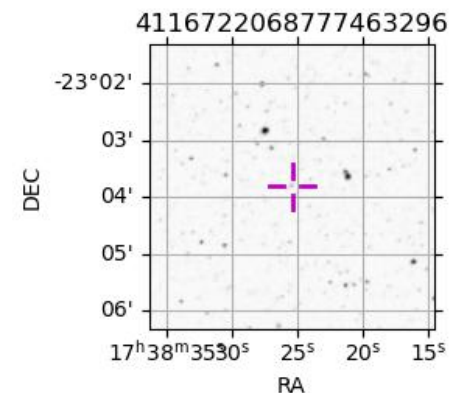

Jupiter 2043-07-15T23:16:00 K8.63 G13.82 Pgt

ICRS Star Coord at Epoch: 17h 38m 25.50472s -23°03'49.30902s

RUWE (>1.4 is poor) : 0.85
 K magnitude : 8.627
 G magnitude : 13.822
 RP magnitude : 12.504
 BP magnitude : 15.831
 DUPflag : 0
 Distance (au) : 4.337
 f0 (km) : 0.00
 g0 (km) : 0.00
 skyplane vel. (km/s) : -13.08
 Sun-Target sep (deg) : 152.26
 Sun-Moon sep (deg) : 41.68
 B (ring opening deg) : -2.40
 PA of pole (deg) : 1.49
 Pole direction: RA (deg): 268.05670
 Dec (deg): 64.49732
 C/A sky separation (") : 3.829
 C/A sky separation (km) : 12043.7
 NAIF SPICE kernels : RAJobs_U111+rgf15.spk

Jupiter 2043-07-15T23:16:00 K8.63 G13.82
 Pgt

2043-07-15T23:16:00.5700 a: 17 38 25.5047 s: -23 03 49.3090 C/A 3.840" PA 0.61 deg v_sky -13.08 km/s D 04.34 AU
 Credit: Styled after SORA/Lucky Star

Earth
 PIC
 KPNO
 MCD
 TEN
 KAV
 RIO
 ESO
 SAAO

Observable events with sun below -5 deg and altitude above 5 deg

Obs	Location	lat	Elon	Target	Observed Events Interval	OCode
PIC	Pic du Midi	42.9	0.1	+ +	JUL 15 21:45 - JUL 16 00:42	Pie
PAL	Palomar Mt (200")	33.4	243.1			Pnn
PMO	Purple Mtn Obs. Nanking	32.1	118.8			Pnn
KPNO	Kitt Peak Natl Obs	32.0	248.4			Pnn
MCD	McDonald Obs. 2.7m	30.7	256.0			Pnn
TEN	Teide Obs./Tenerife	28.3	343.5	+ +	JUL 15 21:48 - JUL 16 00:43	Pie
IRTF	Mauna Kea/IRTF	19.8	204.5			Pnn
KAV	Kavalur Observatory	12.6	78.8	+	JUL 15 21:38 - JUL 15 21:38	Pin
RIO	Rio de Janeiro	-22.9	316.8	+ +	JUL 15 21:51 - JUL 16 00:46	Pie
ESO	European Southern Obs. (3.6m)	-29.3	289.3	+	JUL 16 00:49 - JUL 16 00:49	Pne
AAT	Siding Spring (AAT)	-31.3	149.1			Pnn
SAAO	So. Afr. Astro. Obs. (Sutherland)	-32.4	20.8	+ +	JUL 15 21:44 - JUL 16 00:39	Pie
MSO	Mt. Stromlo Observatory	-35.3	149.0			Pnn