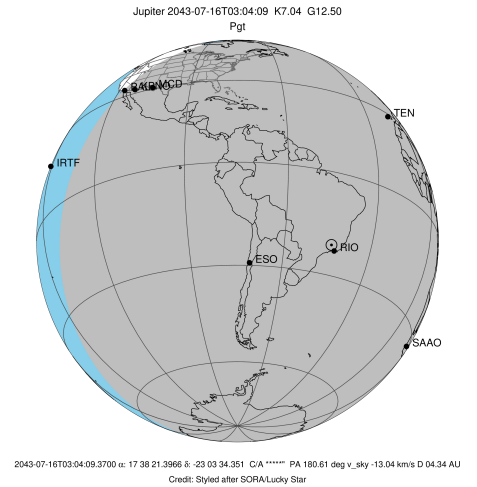

```
target                : Jupiter
target radius (km)   : 71492.00
C/A epoch            : 2043-07-16T02:58:55.590
Event type          : Pgt
                    : Jupiter occs: geocentric, topocentric
                    : Not a ringed target
Observer code       : PIC
Location            : Pic du Midi
Latitude (deg)      : 42.93656
E. Longitude (deg)  : 0.14231
Altitude (km)       : 2.890
Gaia source ID      : 4116722034343949824
2Mass ID (if available) : 17382140-2303339
ICRS Star Coord at Epoch: 17h 38m 21.39659s -23:03:34.35137s
RUWE (>1.4 is poor) : 0.77
K magnitude          : 7.035
G magnitude          : 12.499
RP magnitude         : 11.121
BP magnitude         : 14.818
DUPflag             : 0
Distance (au)       : 4.338
f0 (km)              : 0.00
g0 (km)              : 0.00
skyplane vel. (km/s) : -13.04
Sun-Target sep (deg) : 152.10
Sun-Moon sep (deg)  : 40.28
B (ring opening deg) : -2.40
PA of pole (deg)    : 1.49
Pole direction: RA (deg): 268.05670
Dec (deg): 64.49732
C/A sky separation ("): 11.963
C/A sky separation (km): 37634.3
NAIF SPICE kernels  : RAJobs_U111+rgf15.spk
URKALLv1.spk
naif0012.tls
nep097.bsp
nep101.bsp
sat4401.bsp
de440.bsp
earth_720101_070426.bpc
jup365.bsp
urall6.bsp
IAU_SATURN_for_RINGFIT.tpc
pck00010.tpc
earth_200101_990628_predict.bpc
uranus_ringframes_rfrench20220627_v1.tf
neptune_ringframes_rfrench20220702a_v1.tf
earth_flat_IAU.spk
```

x: target alt < 5.0 deg or sun > -5.0 deg

Target	I/E	UTC	alt	alt-sun	radius	lat-geo	lat-geodetic
Jupiter	I	2043-07-16T01:42:09.618	7.38	-22.10	71489.9	31.36	34.81
Jupiter	E	2043-07-16T04:16:23.281	-17.50x	-3.78x	71489.8	32.04	35.52