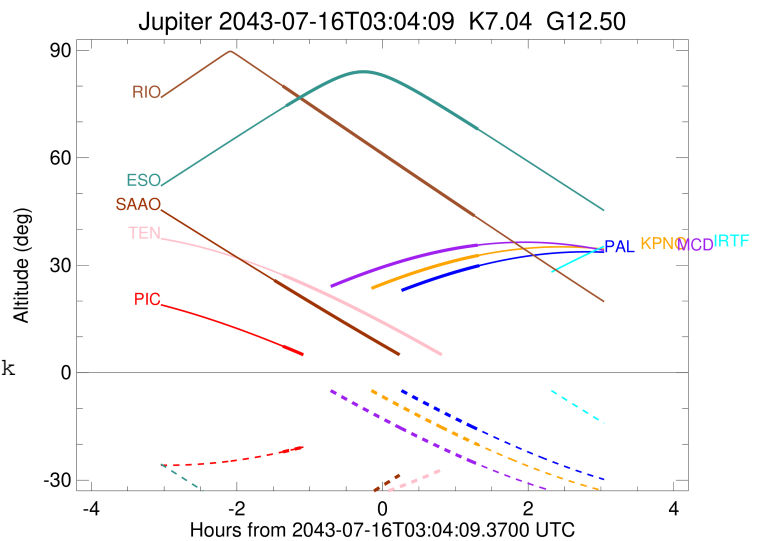

```
target                : Jupiter
target radius (km)   : 71492.00
C/A epoch            : 2043-07-16T02:58:55.590
Event type          : Pgt
                    : Jupiter occs: geocentric, topocentric
                    : Not a ringed target
Observer code       : PIC
Location            : Pic du Midi
Latitude (deg)      : 42.93656
E. Longitude (deg)  : 0.14231
Altitude (km)       : 2.890
Gaia source ID      : 4116722034343949824
2Mass ID (if available) : 17382140-2303339
ICRS Star Coord at Epoch: 17h 38m 21.39659s -23:03:34.35137s
RUWE (>1.4 is poor) : 0.77
K magnitude          : 7.035
G magnitude          : 12.499
RP magnitude         : 11.121
BP magnitude         : 14.818
DUPflag             : 0
Distance (au)       : 4.338
f0 (km)              : 0.00
g0 (km)              : 0.00
skyplane vel. (km/s) : -13.04
Sun-Target sep (deg) : 152.10
Sun-Moon sep (deg)  : 40.28
B (ring opening deg) : -2.40
PA of pole (deg)    : 1.49
Pole direction: RA (deg): 268.05670
Dec (deg): 64.49732
C/A sky separation ("): 11.963
C/A sky separation (km): 37634.3
NAIF SPICE kernels  : RAJobs_U111+rgf15.spk
URKALLv1.spk
naif0012.tls
nep097.bsp
nep101.bsp
sat4401.bsp
de440.bsp
earth_720101_070426.bpc
jup365.bsp
urall6.bsp
IAU_SATURN_for_RINGFIT.tpc
pck00010.tpc
earth_200101_990628_predict.bpc
uranus_ringframes_rfrench20220627_v1.tf
neptune_ringframes_rfrench20220702a_v1.tf
earth_flat_IAU.spk
```

x: target alt < 5.0 deg or sun > -5.0 deg

Target	I/E	UTC	alt	alt-sun	radius	lat-geo	lat-geodetic
Jupiter	I	2043-07-16T01:42:09.618	7.38	-22.10	71489.9	31.36	34.81
Jupiter	E	2043-07-16T04:16:23.281	-17.50x	-3.78x	71489.8	32.04	35.52