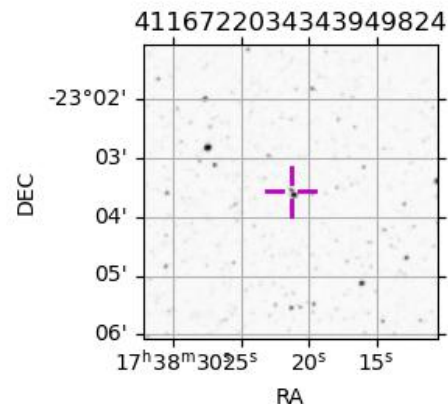

Jupiter 2043-07-16T03:04:09 K7.04 G12.50 Pgt

ICRS Star Coord at Epoch: 17h 38m 21.39659s -23°03'34.35137s

RUWE (>1.4 is poor) : 0.77  
 K magnitude : 7.035  
 G magnitude : 12.499  
 RP magnitude : 11.121  
 BP magnitude : 14.818  
 DUPflag : 0  
 Distance (au) : 4.338  
 f0 (km) : 0.00  
 g0 (km) : 0.00  
 skyplane vel. (km/s) : -13.04  
 Sun-Target sep (deg) : 152.10  
 Sun-Moon sep (deg) : 39.81  
 B (ring opening deg) : -2.40  
 PA of pole (deg) : 1.49  
 Pole direction: RA (deg): 268.05670  
 Dec (deg): 64.49732  
 C/A sky separation (") : 10.523  
 C/A sky separation (km) : 33106.5  
 NAIF SPICE kernels : RAJobs\_U111+rgf15.spk

Jupiter 2043-07-16T03:04:09 K7.04 G12.50  
 Pgt

Earth  
 PIC  
 PAL  
 KPNO  
 MCD  
 TEN  
 IRTF  
 RIO  
 ESO  
 SAAO

2043-07-16T03:04:09.3700 a: 17 38 21.3966 ð -23 03 34.351 C/A \*\*\*\*\* PA 180.61 deg v\_sky -13.04 km/s D 04.34 AU  
 Credit: Styled after SORA/Lucky Star

Observable events with sun below -5 deg and altitude above 5 deg

Obs	Location	lat	Elon	Target	Observed Events Interval	OCode
PIC	Pic du Midi	42.9	0.1	+	JUL 16 01:42 - JUL 16 01:42	Pin
PAL	Palomar Mt (200")	33.4	243.1	+	JUL 16 04:23 - JUL 16 04:23	Pne
PMO	Purple Mtn Obs. Nanking	32.1	118.8			Pnn
KPNO	Kitt Peak Natl Obs	32.0	248.4	+	JUL 16 04:23 - JUL 16 04:23	Pne
MCD	McDonald Obs. 2.7m	30.7	256.0	+	JUL 16 04:22 - JUL 16 04:22	Pne
TEN	Teide Obs./Tenerife	28.3	343.5	+	JUL 16 01:42 - JUL 16 01:42	Pin
IRTF	Mauna Kea/IRTF	19.8	204.5			Pnn
KAV	Kavalur Observatory	12.6	78.8			Pnn
RIO	Rio de Janeiro	-22.9	316.8	+	JUL 16 01:41 - JUL 16 04:19	Pie
ESO	European Southern Obs. (3.6m)	-29.3	289.3	+	JUL 16 01:44 - JUL 16 04:22	Pie
AAT	Siding Spring (AAT)	-31.3	149.1			Pnn
SAAO	So. Afr. Astro. Obs. (Sutherland)	-32.4	20.8	+	JUL 16 01:35 - JUL 16 01:35	Pin
MSO	Mt. Stromlo Observatory	-35.3	149.0			Pnn