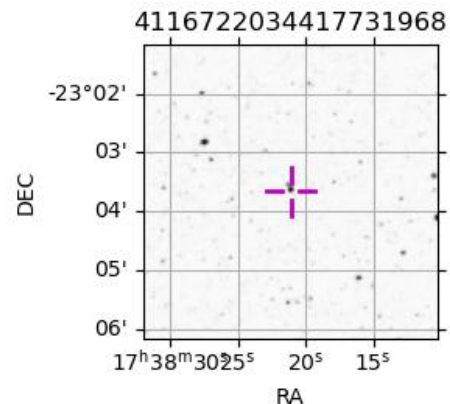

Credit: Styled after SORA/Lucky Star

Observable events with sun below -5 deg and altitude above 5 deg

Obs	Location	lat	Elon	Target	Observed Events Interval	OCode
PIC	Pic du Midi	42.9	0.1	+	JUL 16 01:41 - JUL 16 01:41	Pin
PAL	Palomar Mt (200")	33.4	243.1	+	JUL 16 04:43 - JUL 16 04:43	Pne
PMO	Purple Mtn Obs. Nanking	32.1	118.8			Pnn
KPNO	Kitt Peak Natl Obs	32.0	248.4	+	JUL 16 04:42 - JUL 16 04:42	Pne
MCD	McDonald Obs. 2.7m	30.7	256.0	+	JUL 16 04:41 - JUL 16 04:41	Pne
TEN	Teide Obs./Tenerife	28.3	343.5	+	JUL 16 01:41 - JUL 16 01:41	Pin
IRTF	Mauna Kea/IRTF	19.8	204.5			Pnn
KAV	Kavalur Observatory	12.6	78.8			Pnn
RIO	Rio de Janeiro	-22.9	316.8	+	JUL 16 01:43 - JUL 16 04:36	Pie
ESO	European Southern Obs. (3.6m)	-29.3	289.3	+	JUL 16 01:46 - JUL 16 04:39	Pie
AAT	Siding Spring (AAT)	-31.3	149.1			Pnn
SAAO	So. Afr. Astro. Obs. (Sutherland)	-32.4	20.8	+	JUL 16 01:37 - JUL 16 01:37	Pin
MSO	Mt. Stromlo Observatory	-35.3	149.0			Pnn