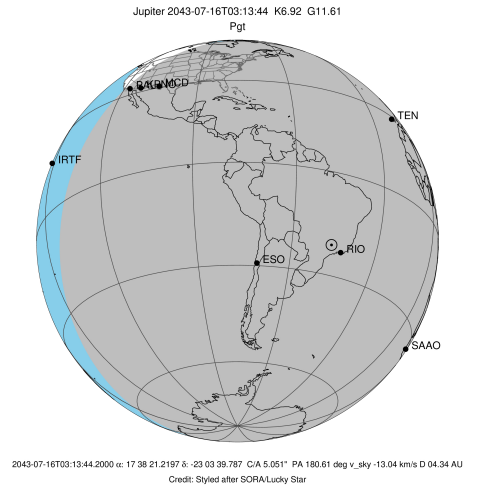

```
target                : Jupiter
target radius (km)   : 71492.00
C/A epoch            : 2043-07-16T03:08:13.840
Event type           : Pgt
: Jupiter occs: geocentric, topocentric
: Not a ringed target
Observer code        : PIC
Location             : Pic du Midi
Latitude (deg)       : 42.93656
E. Longitude (deg)   : 0.14231
Altitude (km)        : 2.890
Gaia source ID       : 4116722034417731968
2Mass ID (if available) : 17382120-2303396
ICRS Star Coord at Epoch: 17h 38m 21.21972s -23:03:39.78670s
RUWE (>1.4 is poor) : 0.87
K magnitude           : 6.921
G magnitude           : 11.610
RP magnitude          : 10.423
BP magnitude          : 13.115
DUPflag              : 0
Distance (au)         : 4.338
f0 (km)               : 0.00
g0 (km)               : 0.00
skyplane vel. (km/s) : -13.04
Sun-Target sep (deg) : 152.09
Sun-Moon sep (deg)   : 40.19
B (ring opening deg) : -2.40
PA of pole (deg)     : 1.49
Pole direction: RA (deg): 268.05670
Dec (deg): 64.49732
C/A sky separation (") : 6.478
C/A sky separation (km) : 20381.5
NAIF SPICE kernels   : RAJobs_U111+rgf15.spk
URKALLv1.spk
naif0012.tls
nep097.bsp
nep101.bsp
sat4401.bsp
de440.bsp
earth_720101_070426.bpc
jup365.bsp
urall6.bsp
IAU_SATURN_for_RINGFIT.tpc
pck00010.tpc
earth_200101_990628_predict.bpc
uranus_ringframes_rfrench20220627_v1.tf
neptune_ringframes_rfrench20220702a_v1.tf
earth_flat_IAU.spk
```

x: target alt < 5.0 deg or sun > -5.0 deg

Target	I/E	UTC	alt	alt-sun	radius	lat-geo	lat-geodetic
Jupiter	I	2043-07-16T01:41:39.586	7.45	-22.14	71491.4	16.18	18.35
Jupiter	E	2043-07-16T04:35:42.316	-20.95x	-0.79x	71491.3	16.85	19.09