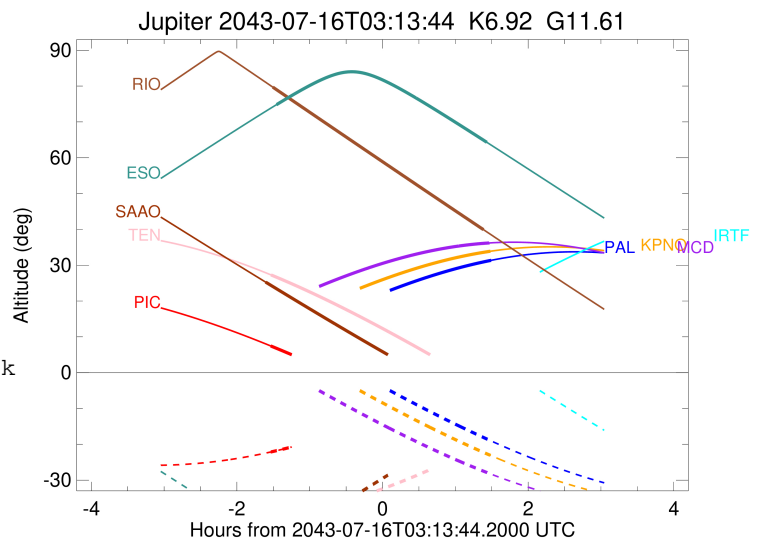

```
target                : Jupiter
target radius (km)   : 71492.00
C/A epoch            : 2043-07-16T03:08:13.840
Event type           : Pgt
: Jupiter occs: geocentric, topocentric
: Not a ringed target
Observer code        : PIC
Location             : Pic du Midi
Latitude (deg)       : 42.93656
E. Longitude (deg)   : 0.14231
Altitude (km)        : 2.890
Gaia source ID       : 4116722034417731968
2Mass ID (if available) : 17382120-2303396
ICRS Star Coord at Epoch: 17h 38m 21.21972s -23:03:39.78670s
RUWE (>1.4 is poor) : 0.87
K magnitude           : 6.921
G magnitude           : 11.610
RP magnitude          : 10.423
BP magnitude          : 13.115
DUPflag              : 0
Distance (au)         : 4.338
f0 (km)               : 0.00
g0 (km)               : 0.00
skyplane vel. (km/s) : -13.04
Sun-Target sep (deg) : 152.09
Sun-Moon sep (deg)   : 40.19
B (ring opening deg) : -2.40
PA of pole (deg)     : 1.49
Pole direction: RA (deg): 268.05670
Dec (deg): 64.49732
C/A sky separation (") : 6.478
C/A sky separation (km) : 20381.5
NAIF SPICE kernels   : RAJobs_U111+rgf15.spk
URKALLv1.spk
naif0012.tls
nep097.bsp
nep101.bsp
sat4401.bsp
de440.bsp
earth_720101_070426.bpc
jup365.bsp
urall6.bsp
IAU_SATURN_for_RINGFIT.tpc
pck00010.tpc
earth_200101_990628_predict.bpc
uranus_ringframes_rfrench20220627_v1.tf
neptune_ringframes_rfrench20220702a_v1.tf
earth_flat_IAU.spk
```

x: target alt < 5.0 deg or sun > -5.0 deg

Target	I/E	UTC	alt	alt-sun	radius	lat-geo	lat-geodetic
Jupiter	I	2043-07-16T01:41:39.586	7.45	-22.14	71491.4	16.18	18.35
Jupiter	E	2043-07-16T04:35:42.316	-20.95x	-0.79x	71491.3	16.85	19.09