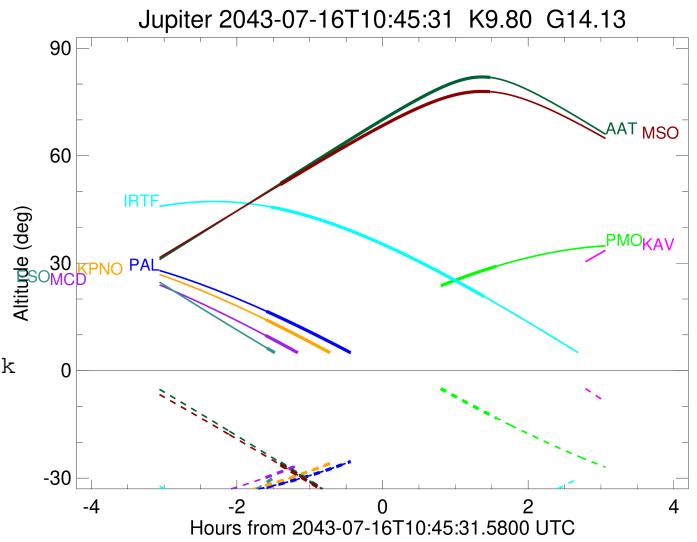

```
target                : Jupiter
target radius (km)   : 71492.00
C/A epoch             : 2043-07-16T10:38:51.290
Event type            : Pgt
: Jupiter occs: geocentric, topocentric
: Not a ringed target
Observer code         : PAL
Location              : Palomar Mt (200")
Latitude (deg)        : 33.35622
E. Longitude (deg)    : 243.13601
Altitude (km)         : 1.706
Gaia source ID        : 4116722721611787392
2Mass ID (if available) : 17381310-2303491
ICRS Star Coord at Epoch: 17h 38m 13.09568s -23:03:49.07595s
RUWE (>1.4 is poor) : 0.90
K magnitude           : 9.797
G magnitude           : 14.127
RP magnitude          : 12.997
BP magnitude          : 15.470
DUPflag              : 0
Distance (au)         : 4.340
f0 (km)               : 0.00
g0 (km)               : 0.00
skyplane vel. (km/s) : -12.96
Sun-Target sep (deg) : 151.76
Sun-Moon sep (deg)   : 36.65
B (ring opening deg) : -2.40
PA of pole (deg)     : 1.51
Pole direction: RA (deg): 268.05670
Dec (deg): 64.49732
C/A sky separation ("): 4.188
C/A sky separation (km): 13183.8
NAIF SPICE kernels   : RAJobs_U111+rgf15.spk
URKALLv1.spk
naif0012.tls
nep097.bsp
nep101.bsp
sat4401.bsp
de440.bsp
earth_720101_070426.bpc
jup365.bsp
urall6.bsp
IAU_SATURN_for_RINGFIT.tpc
pck00010.tpc
earth_200101_990628_predict.bpc
uranus_ringframes_rfrench20220627_v1.tf
neptune_ringframes_rfrench20220702a_v1.tf
earth_flat_IAU.spk
```

x: target alt < 5.0 deg or sun > -5.0 deg

Target	I/E	UTC	alt	alt-sun	radius	lat-geo	lat-geodetic
Jupiter	I	2043-07-16T09:09:54.329	16.57	-32.51	71491.7	-10.94	-12.46
Jupiter	E	2043-07-16T12:08:53.207	-15.89x	-8.32	71491.7	-10.39	-11.83