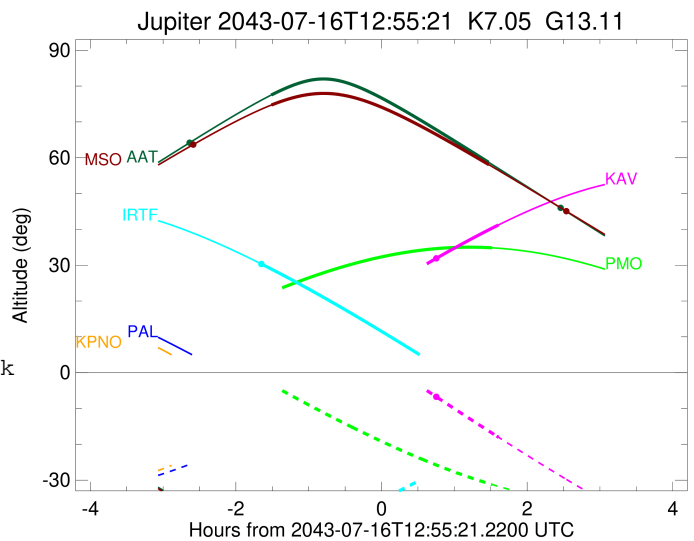

```
target                : Jupiter
target radius (km)   : 71492.00
C/A epoch            : 2043-07-16T12:57:28.950
Event type          : Pgt
                    : Jupiter occs: geocentric, topocentric
                    : Not a ringed target
Observer code       : PMO
Location            : Purple Mtn Obs. Nanking
Latitude (deg)      : 32.06667
E. Longitude (deg)  : 118.82089
Altitude (km)       : 0.364
Gaia source ID      : 4116722717276925440
2Mass ID (if available) : 17381079-2303425
ICRS Star Coord at Epoch: 17h 38m 10.77802s -23:03:42.71791s
RUWE (>1.4 is poor) : 0.83
K magnitude          : 7.053
G magnitude          : 13.108
RP magnitude         : 11.374
BP magnitude         : 17.109
DUPflag             : 0
Distance (au)       : 4.341
f0 (km)              : 0.00
g0 (km)              : 0.00
skyplane vel. (km/s) : -12.94
Sun-Target sep (deg) : 151.66
Sun-Moon sep (deg)  : 35.11
B (ring opening deg) : -2.40
PA of pole (deg)    : 1.51
Pole direction: RA (deg): 268.05670
Dec (deg): 64.49732
C/A sky separation (" ) : 2.213
C/A sky separation (km) : 6966.6
NAIF SPICE kernels  : RAJobs_U111+rgf15.spk
URKALLv1.spk
naif0012.tls
nep097.bsp
nep101.bsp
sat4401.bsp
de440.bsp
earth_720101_070426.bpc
jup365.bsp
urall6.bsp
IAU_SATURN_for_RINGFIT.tpc
pck00010.tpc
earth_200101_990628_predict.bpc
uranus_ringframes_rfrench20220627_v1.tf
neptune_ringframes_rfrench20220702a_v1.tf
earth_flat_IAU.spk
```

x: target alt < 5.0 deg or sun > -5.0 deg

Target	I/E	UTC	alt	alt-sun	radius	lat-geo	lat-geodetic
Jupiter	I	2043-07-16T11:28:14.586	22.97	-4.02x	71492.0	4.36	4.98
Jupiter	E	2043-07-16T14:26:30.507	34.84	-31.23	71491.9	6.57	7.50