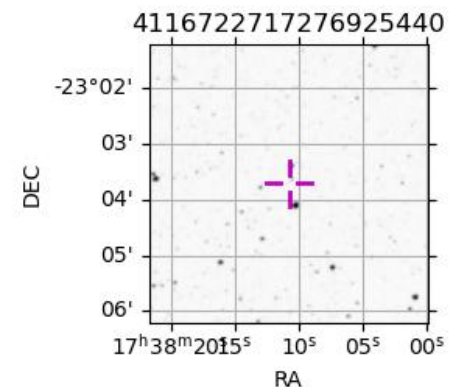

Credit: Styled after SORA/Lucky Star

Observable events with sun below -5 deg and altitude above 5 deg

Obs	Location	lat	Elon	Target	Observed Events Interval	OEncode
PIC	Pic du Midi	42.9	0.1			Pnn
PAL	Palomar Mt (200")	33.4	243.1			Pnn
PMO	Purple Mtn Obs. Nanking	32.1	118.8	+	JUL 16 14:26 - JUL 16 14:26	Pne
KPNO	Kitt Peak Natl Obs	32.0	248.4			Pnn
MCD	McDonald Obs. 2.7m	30.7	256.0			Pnn
TEN	Teide Obs./Tenerife	28.3	343.5			Pnn
IRTF	Mauna Kea/IRTF	19.8	204.5	+	JUL 16 11:18 - JUL 16 11:18	Pin
KAV	Kavalur Observatory	12.6	78.8	+	JUL 16 14:31 - JUL 16 14:31	Pne
RIO	Rio de Janeiro	-22.9	316.8			Pnn
ESO	European Southern Obs. (3.6m)	-29.3	289.3			Pnn
AAT	Siding Spring (AAT)	-31.3	149.1	+	JUL 16 11:24 - JUL 16 14:23	Pie
SAAO	So. Afr. Astro. Obs. (Sutherland)	-32.4	20.8			Pnn
MSO	Mt. Stromlo Observatory	-35.3	149.0	+	JUL 16 11:24 - JUL 16 14:23	Pie