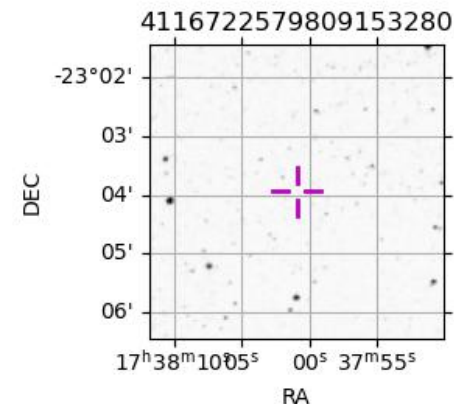

Jupiter 2043-07-16T22:09:22 K8.57 G14.80 Pgt

ICRS Star Coord at Epoch: 17h 38m 00.90617s -23°03:56.48130s

RUWE (>1.4 is poor) : 0.99
 K magnitude : 8.572
 G magnitude : 14.801
 RP magnitude : 13.279
 BP magnitude : 18.225
 DUPflag : 0
 Distance (au) : 4.343
 f0 (km) : 0.00
 g0 (km) : 0.00
 skyplane vel. (km/s) : -12.84
 Sun-Target sep (deg) : 151.26
 Sun-Moon sep (deg) : 30.44
 B (ring opening deg) : -2.39
 PA of pole (deg) : 1.53
 Pole direction: RA (deg): 268.05670
 Dec (deg): 64.49732
 C/A sky separation (") : 14.634
 C/A sky separation (km) : 46097.7
 NAIF SPICE kernels : RAJobs_U111+rgf15.spk

Jupiter 2043-07-16T22:09:22 K8.57 G14.80
 Pgt

Earth
 PIC
 PMO
 TEN
 KAV
 RIO
 ESO
 AAT
 SAAO
 MSO

2043-07-16T22:09:22.0700 α: 17 38 00.9062 δ: -23 03 56.481 C/A ***** PA 0.62 deg v_sky -12.84 km/s D 04.34 AU
 Credit: Styled after SORA/Lucky Star

Observable events with sun below -5 deg and altitude above 5 deg

Obs	Location	lat	Elon	Target	Observed Events Interval	OCode
PIC	Pic du Midi	42.9	0.1	+ +	JUL 16 20:54 - JUL 16 23:23	Pie
PAL	Palomar Mt (200")	33.4	243.1			Pnn
PMO	Purple Mtn Obs. Nanking	32.1	118.8			Pnn
KPNO	Kitt Peak Natl Obs	32.0	248.4			Pnn
MCD	McDonald Obs. 2.7m	30.7	256.0			Pnn
TEN	Teide Obs./Tenerife	28.3	343.5	+ +	JUL 16 20:57 - JUL 16 23:24	Pie
IRTF	Mauna Kea/IRTF	19.8	204.5			Pnn
KAV	Kavalur Observatory	12.6	78.8	+	JUL 16 20:48 - JUL 16 20:48	Pin
RIO	Rio de Janeiro	-22.9	316.8	+ +	JUL 16 21:06 - JUL 16 23:23	Pie
ESO	European Southern Obs. (3.6m)	-29.3	289.3	+	JUL 16 23:24 - JUL 16 23:24	Pne
AAT	Siding Spring (AAT)	-31.3	149.1			Pnn
SAAO	So. Afr. Astro. Obs. (Sutherland)	-32.4	20.8	+ +	JUL 16 20:59 - JUL 16 23:14	Pie
MSO	Mt. Stromlo Observatory	-35.3	149.0			Pnn