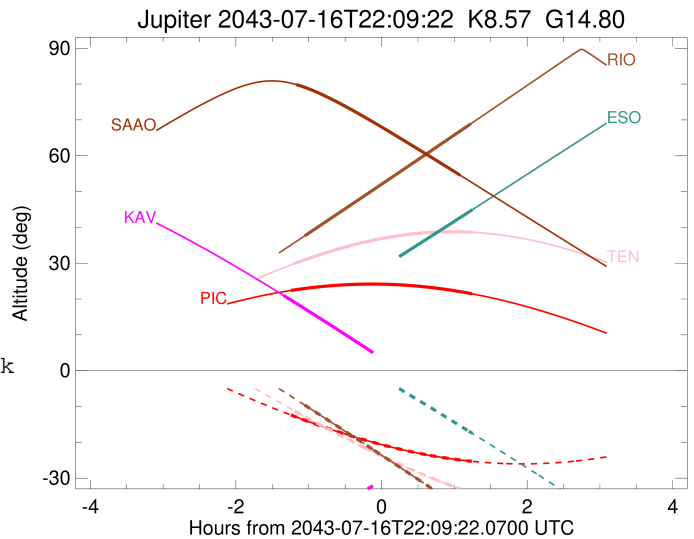

```
target                : Jupiter
target radius (km)   : 71492.00
C/A epoch            : 2043-07-16T22:09:11.970
Event type          : Pgt
                    : Jupiter occs: geocentric, topocentric
                    : Not a ringed target
Observer code       : PIC
Location           : Pic du Midi
Latitude (deg)     : 42.93656
E. Longitude (deg) : 0.14231
Altitude (km)     : 2.890
Gaia source ID     : 4116722579809153280
2Mass ID (if available) : 17380091-2303564
ICRS Star Coord at Epoch: 17h 38m 00.90617s -23:03:56.48130s
RUWE (>1.4 is poor) : 0.99
K magnitude        : 8.572
G magnitude        : 14.801
RP magnitude       : 13.279
BP magnitude       : 18.225
DUPflag           : 0
Distance (au)     : 4.343
f0 (km)           : 0.00
g0 (km)           : 0.00
skyplane vel. (km/s) : -12.84
Sun-Target sep (deg) : 151.26
Sun-Moon sep (deg) : 30.74
B (ring opening deg) : -2.39
PA of pole (deg)  : 1.53
Pole direction: RA (deg): 268.05670
Dec (deg): 64.49732
C/A sky separation (") : 12.789
C/A sky separation (km) : 40285.0
NAIF SPICE kernels : RAJobs_U111+rgf15.spk
URKALLv1.spk
naif0012.tls
nep097.bsp
nep101.bsp
sat4401.bsp
de440.bsp
earth_720101_070426.bpc
jup365.bsp
urall6.bsp
IAU_SATURN_for_RINGFIT.tpc
pck00010.tpc
earth_200101_990628_predict.bpc
uranus_ringframes_rfrench20220627_v1.tf
neptune_ringframes_rfrench20220702a_v1.tf
earth_flat_IAU.spk
```

x: target alt < 5.0 deg or sun > -5.0 deg

Target	I/E	UTC	alt	alt-sun	radius	lat-geo	lat-geodetic
Jupiter	I	2043-07-16T20:54:38.014	22.38	-12.37	71489.4	-35.26	-38.86
Jupiter	E	2043-07-16T23:23:51.345	21.47	-25.29	71489.6	-33.46	-37.00