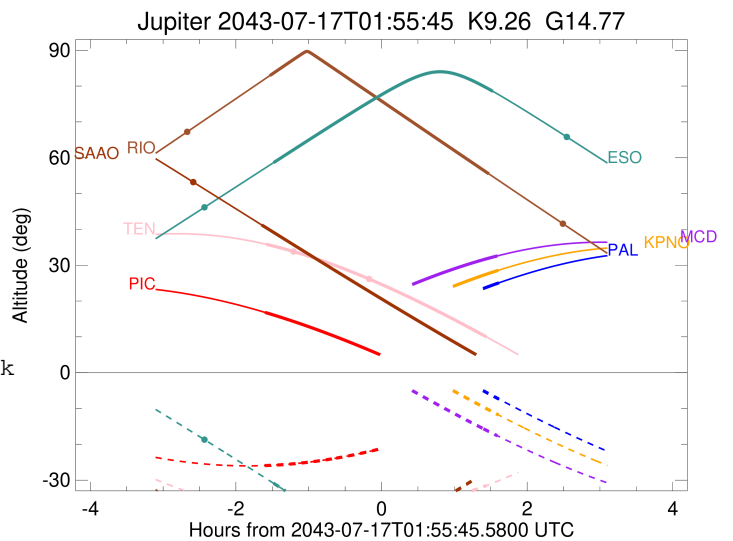

```
target                : Jupiter
target radius (km)   : 71492.00
C/A epoch             : 2043-07-17T01:50:43.770
Event type            : Pgt
: Jupiter occs: geocentric, topocentric
: Not a ringed target
Observer code         : PIC
Location              : Pic du Midi
Latitude (deg)        : 42.93656
E. Longitude (deg)    : 0.14231
Altitude (km)         : 2.890
Gaia source ID        : 4116722549813288704
2Mass ID (if available) : 17375693-2303406
ICRS Star Coord at Epoch: 17h 37m 56.91244s -23:03:40.94501s
RUWE (>1.4 is poor)  : 0.97
K magnitude           : 9.257
G magnitude           : 14.766
RP magnitude          : 13.374
BP magnitude          : 17.099
DUPflag              : 0
Distance (au)         : 4.344
f0 (km)               : 0.00
g0 (km)               : 0.00
skyplane vel. (km/s)  : -12.80
Sun-Target sep (deg)  : 151.09
Sun-Moon sep (deg)    : 29.21
B (ring opening deg)  : -2.40
PA of pole (deg)      : 1.54
Pole direction: RA (deg): 268.05670
Dec (deg): 64.49732
C/A sky separation (") : 1.892
C/A sky separation (km) : 5962.6
NAIF SPICE kernels    : RAJobs_U111+rgf15.spk
URKALLv1.spk
naif0012.tls
nep097.bsp
nep101.bsp
sat4401.bsp
de440.bsp
earth_720101_070426.bpc
jup365.bsp
urall6.bsp
IAU_SATURN_for_RINGFIT.tpc
pck00010.tpc
earth_200101_990628_predict.bpc
uranus_ringframes_rfrench20220627_v1.tf
neptune_ringframes_rfrench20220702a_v1.tf
earth_flat_IAU.spk
```

x: target alt < 5.0 deg or sun > -5.0 deg

Target	I/E	UTC	alt	alt-sun	radius	lat-geo	lat-geodetic
Jupiter	I	2043-07-17T00:19:42.244	16.83	-25.94	71492.0	4.27	4.88
Jupiter	E	2043-07-17T03:22:39.474	-8.93x	-11.60	71491.9	5.15	5.89