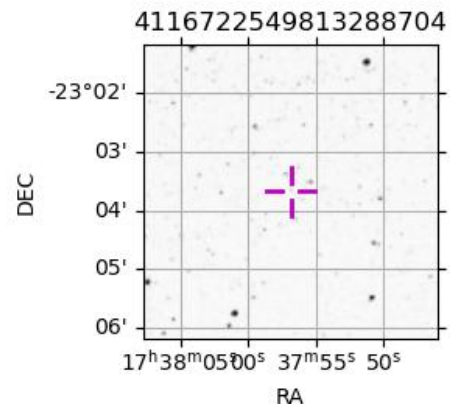

Observable events with sun below -5 deg and altitude above 5 deg

Obs	Location	lat	Elon	Target	Observed Events Interval	OCode
PIC	Pic du Midi	42.9	0.1	+	JUL 17 00:19 - JUL 17 00:19	Pin
PAL	Palomar Mt (200")	33.4	243.1	+	JUL 17 03:32 - JUL 17 03:32	Pne
PMO	Purple Mtn Obs. Nanking	32.1	118.8			Pnn
KPNO	Kitt Peak Natl Obs	32.0	248.4	+	JUL 17 03:32 - JUL 17 03:32	Pne
MCD	McDonald Obs. 2.7m	30.7	256.0	+	JUL 17 03:31 - JUL 17 03:31	Pne
TEN	Teide Obs./Tenerife	28.3	343.5	+	JUL 17 00:20 - JUL 17 03:22	Pie
IRTF	Mauna Kea/IRTF	19.8	204.5			Pnn
KAV	Kavalur Observatory	12.6	78.8			Pnn
RIO	Rio de Janeiro	-22.9	316.8	+	JUL 17 00:23 - JUL 17 03:24	Pie
ESO	European Southern Obs. (3.6m)	-29.3	289.3	+	JUL 17 00:26 - JUL 17 03:27	Pie
AAT	Siding Spring (AAT)	-31.3	149.1			Pnn
SAAO	So. Afr. Astro. Obs. (Sutherland)	-32.4	20.8	+	JUL 17 00:17 - JUL 17 00:17	Pin
MSO	Mt. Stromlo Observatory	-35.3	149.0			Pnn