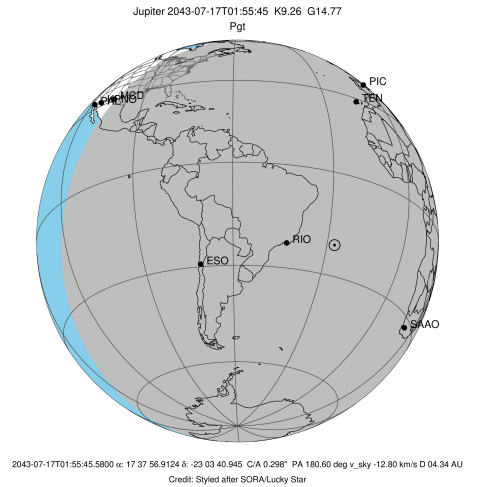

```
target                : Jupiter
target radius (km)   : 71492.00
C/A epoch             : 2043-07-17T01:50:43.770
Event type            : Pgt
: Jupiter occs: geocentric, topocentric
: Not a ringed target
Observer code         : PIC
Location              : Pic du Midi
Latitude (deg)        : 42.93656
E. Longitude (deg)    : 0.14231
Altitude (km)         : 2.890
Gaia source ID        : 4116722549813288704
2Mass ID (if available) : 17375693-2303406
ICRS Star Coord at Epoch: 17h 37m 56.91244s -23:03:40.94501s
RUWE (>1.4 is poor)  : 0.97
K magnitude           : 9.257
G magnitude           : 14.766
RP magnitude          : 13.374
BP magnitude          : 17.099
DUPflag              : 0
Distance (au)         : 4.344
f0 (km)               : 0.00
g0 (km)               : 0.00
skyplane vel. (km/s)  : -12.80
Sun-Target sep (deg)  : 151.09
Sun-Moon sep (deg)    : 29.21
B (ring opening deg)  : -2.40
PA of pole (deg)      : 1.54
Pole direction: RA (deg): 268.05670
Dec (deg): 64.49732
C/A sky separation (") : 1.892
C/A sky separation (km) : 5962.6
NAIF SPICE kernels    : RAJobs_U111+rgf15.spk
URKALLv1.spk
naif0012.tls
nep097.bsp
nep101.bsp
sat4401.bsp
de440.bsp
earth_720101_070426.bpc
jup365.bsp
urall6.bsp
IAU_SATURN_for_RINGFIT.tpc
pck00010.tpc
earth_200101_990628_predict.bpc
uranus_ringframes_rfrench20220627_v1.tf
neptune_ringframes_rfrench20220702a_v1.tf
earth_flat_IAU.spk
```

x: target alt < 5.0 deg or sun > -5.0 deg

Target	I/E	UTC	alt	alt-sun	radius	lat-geo	lat-geodetic
Jupiter	I	2043-07-17T00:19:42.244	16.83	-25.94	71492.0	4.27	4.88
Jupiter	E	2043-07-17T03:22:39.474	-8.93x	-11.60	71491.9	5.15	5.89