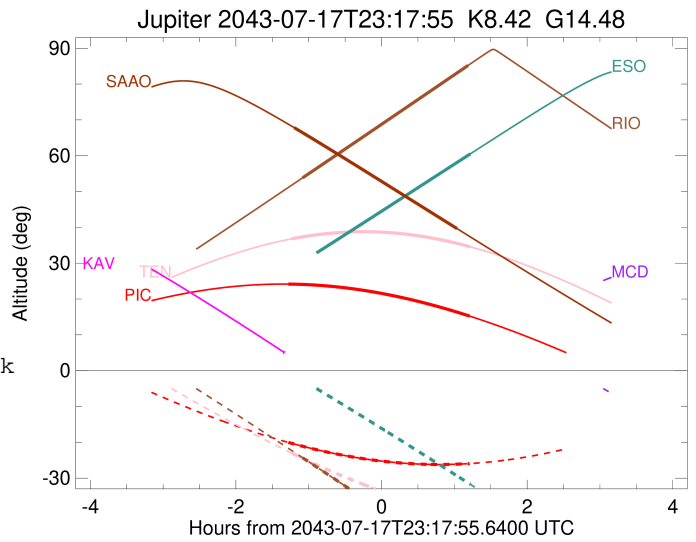

```
target                : Jupiter
target radius (km)   : 71492.00
C/A epoch            : 2043-07-17T23:15:41.760
Event type           : Pgt
: Jupiter occs: geocentric, topocentric
: Not a ringed target
Observer code        : PIC
Location             : Pic du Midi
Latitude (deg)       : 42.93656
E. Longitude (deg)   : 0.14231
Altitude (km)        : 2.890
Gaia source ID       : 4116719801032892160
2Mass ID (if available) : 17373448-2303526
ICRS Star Coord at Epoch: 17h 37m 34.47949s -23:03:53.04619s
RUWE (>1.4 is poor) : 0.93
K magnitude           : 8.417
G magnitude           : 14.478
RP magnitude          : 12.995
BP magnitude          : 17.531
DUPflag              : 0
Distance (au)         : 4.351
f0 (km)               : 0.00
g0 (km)               : 0.00
skyplane vel. (km/s) : -12.57
Sun-Target sep (deg) : 150.16
Sun-Moon sep (deg)   : 18.75
B (ring opening deg) : -2.39
PA of pole (deg)     : 1.58
Pole direction: RA (deg): 268.05670
Dec (deg): 64.49732
C/A sky separation ("): 13.316
C/A sky separation (km): 42020.6
NAIF SPICE kernels   : RAJobs_U111+rgf15.spk
URKALLv1.spk
naif0012.tls
nep097.bsp
nep101.bsp
sat4401.bsp
de440.bsp
earth_720101_070426.bpc
jup365.bsp
urall6.bsp
IAU_SATURN_for_RINGFIT.tpc
pck00010.tpc
earth_200101_990628_predict.bpc
uranus_ringframes_rfrench20220627_v1.tf
neptune_ringframes_rfrench20220702a_v1.tf
earth_flat_IAU.spk
```

x: target alt < 5.0 deg or sun > -5.0 deg

Target	I/E	UTC	alt	alt-sun	radius	lat-geo	lat-geodetic
Jupiter	I	2043-07-17T22:01:06.295	24.16	-20.02	71489.2	-36.82	-40.47
Jupiter	E	2043-07-18T00:30:34.823	15.23	-25.93	71489.4	-35.29	-38.90