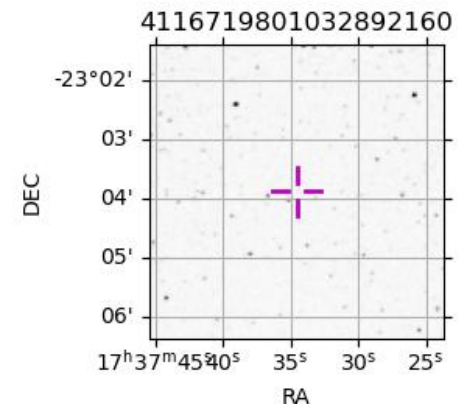

Observable events with sun below -5 deg and altitude above 5 deg

Obs	Location	lat	Elon	Target	Observed Events Interval	OCode
PIC	Pic du Midi	42.9	0.1	+ +	JUL 17 22:01 - JUL 18 00:30	Pie
PAL	Palomar Mt (200")	33.4	243.1			Pnn
PMO	Purple Mtn Obs. Nanking	32.1	118.8			Pnn
KPNO	Kitt Peak Natl Obs	32.0	248.4			Pnn
MCD	McDonald Obs. 2.7m	30.7	256.0			Pnn
TEN	Teide Obs./Tenerife	28.3	343.5	+ +	JUL 17 22:04 - JUL 18 00:31	Pie
IRTF	Mauna Kea/IRTF	19.8	204.5			Pnn
KAV	Kavalur Observatory	12.6	78.8	+	JUL 17 21:57 - JUL 17 21:57	Pin
RIO	Rio de Janeiro	-22.9	316.8	+ +	JUL 17 22:12 - JUL 18 00:29	Pie
ESO	European Southern Obs. (3.6m)	-29.3	289.3	+	JUL 18 00:31 - JUL 18 00:31	Pne
AAT	Siding Spring (AAT)	-31.3	149.1			Pnn
SAAO	So. Afr. Astro. Obs. (Sutherland)	-32.4	20.8	+ +	JUL 17 22:06 - JUL 18 00:20	Pie
MSO	Mt. Stromlo Observatory	-35.3	149.0			Pnn