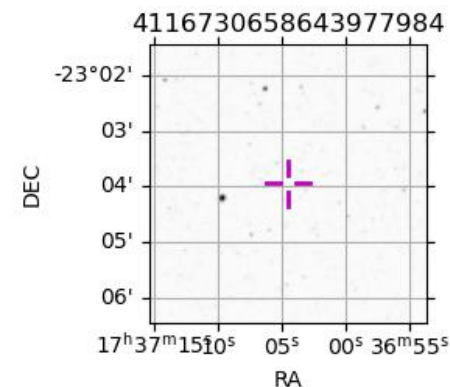

2043-07-19T04:32:13.6900 α: 17 37 04.5310 δ: -23 03 56.840 C/A ***** PA 0.62 deg v_sky -12.24 km/s D 04.36 AU
Credit: Styled after SORA/Lucky Star

Observable events with sun below -5 deg and altitude above 5 deg

Obs	Location	lat	Elon	Target	Observed Events Interval	OCode
PIC	Pic du Midi	42.9	0.1			Pnn
PAL	Palomar Mt (200")	33.4	243.1	+ +	JUL 19 04:08 - JUL 19 05:00	Pie
PMO	Purple Mtn Obs. Nanking	32.1	118.8			Pnn
KPNO	Kitt Peak Natl Obs	32.0	248.4	+ +	JUL 19 04:08 - JUL 19 04:59	Pie
MCD	McDonald Obs. 2.7m	30.7	256.0	+ +	JUL 19 04:07 - JUL 19 04:58	Pie
TEN	Teide Obs./Tenerife	28.3	343.5			Pnn
IRTF	Mauna Kea/IRTF	19.8	204.5			Pnn
KAV	Kavalur Observatory	12.6	78.8			Pnn
RIO	Rio de Janeiro	-22.9	316.8			Pnn
ESO	European Southern Obs. (3.6m)	-29.3	289.3			Pnn
AAT	Siding Spring (AAT)	-31.3	149.1			Pnn
SAAO	So. Afr. Astro. Obs. (Sutherland)	-32.4	20.8			Pnn
MSO	Mt. Stromlo Observatory	-35.3	149.0			Pnn