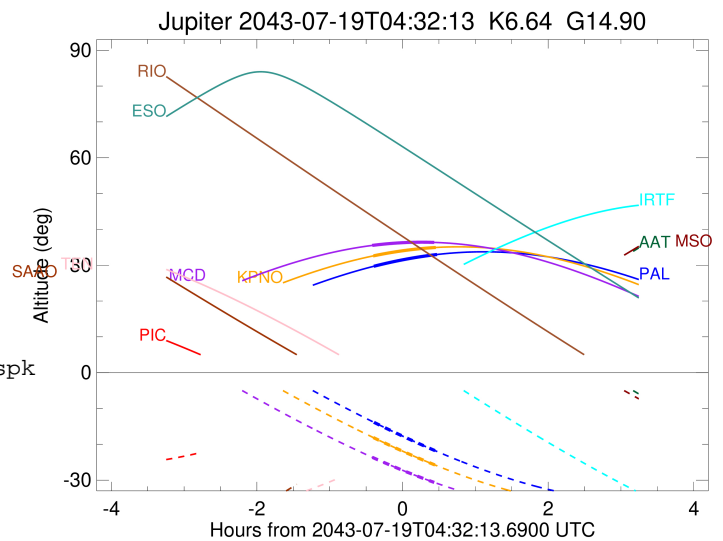

```
target                : Jupiter
target radius (km)   : 71492.00
C/A epoch            : 2043-07-19T04:34:38.330
Event type           : Pt
: Jupiter occs: topocentric, not geocentric
: Not a ringed target
Observer code        : PAL
Location             : Palomar Mt (200")
Latitude (deg)       : 33.35622
E. Longitude (deg)   : 243.13601
Altitude (km)        : 1.706
Gaia source ID       : 4116730658643977984
2Mass ID (if available) : 17370453-2303565
ICRS Star Coord at Epoch: 17h 37m 04.53099s -23:03:56.83983s
RUWE (>1.4 is poor) : 0.83
K magnitude          : 6.638
G magnitude          : 14.897
RP magnitude         : 13.208
BP magnitude         : 19.518
DUPflag             : 0
Distance (au)        : 4.360
f0 (km)              : 0.00
g0 (km)              : 0.00
skyplane vel. (km/s) : -12.24
Sun-Target sep (deg) : 148.88
Sun-Moon sep (deg)   : 6.55
B (ring opening deg) : -2.39
PA of pole (deg)     : 1.63
Pole direction: RA (deg): 268.05670
Dec (deg): 64.49732
C/A sky separation ("): 21.733
C/A sky separation (km): 68725.6
NAIF SPICE kernels   : RAJobs_U111+rgf15.spk
URKALLv1.spk
naif0012.tls
nep097.bsp
nep101.bsp
sat4401.bsp
de440.bsp
earth_720101_070426.bpc
jup365.bsp
urall6.bsp
IAU_SATURN_for_RINGFIT.tpc
pck00010.tpc
earth_200101_990628_predict.bpc
uranus_ringframes_rfrench20220627_v1.tf
neptune_ringframes_rfrench20220702a_v1.tf
earth_flat_IAU.spk
```

x: target alt < 5.0 deg or sun > -5.0 deg

Target	I/E	UTC	alt	alt-sun	radius	lat-geo	lat-geodetic
Jupiter	I	2043-07-19T04:08:41.320	29.70	-13.86	71484.7	-75.09	-76.79
Jupiter	E	2043-07-19T05:00:34.351	32.98	-21.99	71484.8	-72.69	-74.65