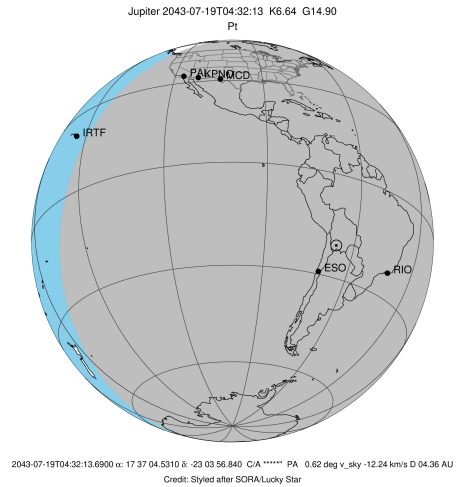

```
target                : Jupiter
target radius (km)   : 71492.00
C/A epoch            : 2043-07-19T04:34:38.330
Event type           : Pt
: Jupiter occs: topocentric, not geocentric
: Not a ringed target
Observer code        : PAL
Location             : Palomar Mt (200")
Latitude (deg)       : 33.35622
E. Longitude (deg)   : 243.13601
Altitude (km)        : 1.706
Gaia source ID       : 4116730658643977984
2Mass ID (if available) : 17370453-2303565
ICRS Star Coord at Epoch: 17h 37m 04.53099s -23:03:56.83983s
RUWE (>1.4 is poor) : 0.83
K magnitude          : 6.638
G magnitude          : 14.897
RP magnitude         : 13.208
BP magnitude         : 19.518
DUPflag             : 0
Distance (au)        : 4.360
f0 (km)              : 0.00
g0 (km)              : 0.00
skyplane vel. (km/s) : -12.24
Sun-Target sep (deg) : 148.88
Sun-Moon sep (deg)   : 6.55
B (ring opening deg) : -2.39
PA of pole (deg)     : 1.63
Pole direction: RA (deg): 268.05670
Dec (deg): 64.49732
C/A sky separation ("): 21.733
C/A sky separation (km): 68725.6
NAIF SPICE kernels   : RAJobs_U111+rgf15.spk
URKALLv1.spk
naif0012.tls
nep097.bsp
nep101.bsp
sat4401.bsp
de440.bsp
earth_720101_070426.bpc
jup365.bsp
urall6.bsp
IAU_SATURN_for_RINGFIT.tpc
pck00010.tpc
earth_200101_990628_predict.bpc
uranus_ringframes_rfrench20220627_v1.tf
neptune_ringframes_rfrench20220702a_v1.tf
earth_flat_IAU.spk
```

x: target alt < 5.0 deg or sun > -5.0 deg

Target	I/E	UTC	alt	alt-sun	radius	lat-geo	lat-geodetic
Jupiter	I	2043-07-19T04:08:41.320	29.70	-13.86	71484.7	-75.09	-76.79
Jupiter	E	2043-07-19T05:00:34.351	32.98	-21.99	71484.8	-72.69	-74.65