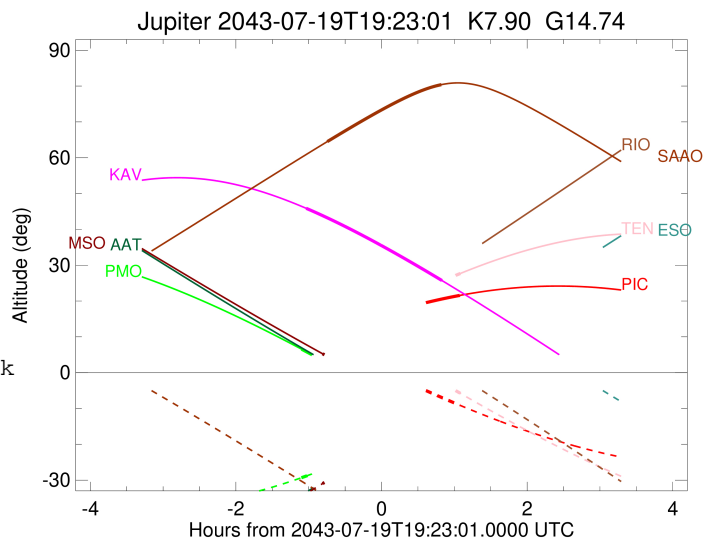

```
target                : Jupiter
target radius (km)   : 71492.00
C/A epoch            : 2043-07-19T19:27:18.090
Event type          : Pgt
                    : Jupiter occs: geocentric, topocentric
                    : Not a ringed target
Observer code       : PIC
Location            : Pic du Midi
Latitude (deg)      : 42.93656
E. Longitude (deg)  : 0.14231
Altitude (km)       : 2.890
Gaia source ID      : 4116731517706763520
2Mass ID (if available) : 17364967-2303504
ICRS Star Coord at Epoch: 17h 36m 49.66442s -23:03:50.57706s
RUWE (>1.4 is poor) : 0.92
K magnitude          : 7.904
G magnitude          : 14.742
RP magnitude         : 13.134
BP magnitude         : 18.710
DUPflag             : 0
Distance (au)        : 4.365
f0 (km)              : 0.00
g0 (km)              : 0.00
skyplane vel. (km/s) : -12.06
Sun-Target sep (deg) : 148.24
Sun-Moon sep (deg)  : 8.04
B (ring opening deg) : -2.39
PA of pole (deg)    : 1.66
Pole direction: RA (deg): 268.05670
Dec (deg): 64.49732
C/A sky separation ("): 17.599
C/A sky separation (km): 55715.9
NAIF SPICE kernels  : RAJobs_U111+rgf15.spk
URKALLv1.spk
naif0012.tls
nep097.bsp
nep101.bsp
sat4401.bsp
de440.bsp
earth_720101_070426.bpc
jup365.bsp
urall6.bsp
IAU_SATURN_for_RINGFIT.tpc
pck00010.tpc
earth_200101_990628_predict.bpc
uranus_ringframes_rfrench20220627_v1.tf
neptune_ringframes_rfrench20220702a_v1.tf
earth_flat_IAU.spk
```

x: target alt < 5.0 deg or sun > -5.0 deg

Target	I/E	UTC	alt	alt-sun	radius	lat-geo	lat-geodetic
Jupiter	I	2043-07-19T18:26:46.760	9.38	10.23x	71487.1	-52.61	-56.09
Jupiter	E	2043-07-19T20:27:36.740	21.57	-9.10	71487.4	-49.81	-53.40