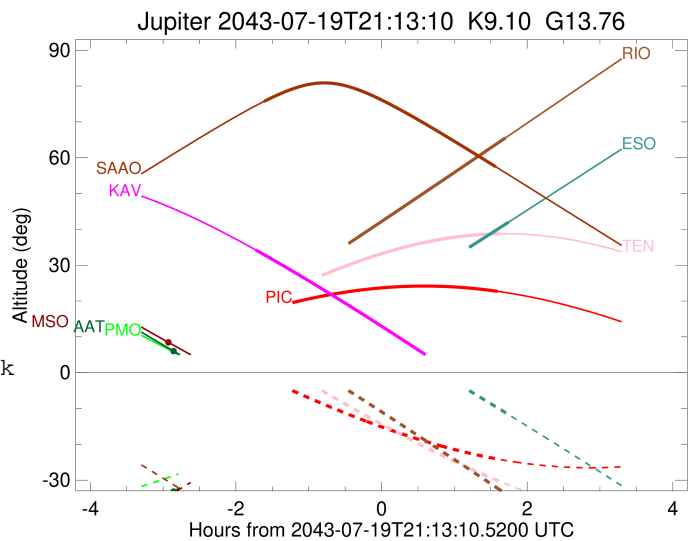

```
target                : Jupiter
target radius (km)   : 71492.00
C/A epoch            : 2043-07-19T21:14:09.560
Event type          : Pgt
: Jupiter occs: geocentric, topocentric
: Not a ringed target
Observer code       : PIC
Location           : Pic du Midi
Latitude (deg)     : 42.93656
E. Longitude (deg) : 0.14231
Altitude (km)     : 2.890
Gaia source ID     : 4116731513335821824
2Mass ID (if available) : 17364783-2303283
ICRS Star Coord at Epoch: 17h 36m 47.85826s -23:03:28.60202s
RUWE (>1.4 is poor) : 0.88
K magnitude        : 9.103
G magnitude        : 13.761
RP magnitude       : 12.576
BP magnitude       : 15.268
DUPflag           : 0
Distance (au)     : 4.366
f0 (km)           : 0.00
g0 (km)           : 0.00
skyplane vel. (km/s) : -12.04
Sun-Target sep (deg) : 148.16
Sun-Moon sep (deg) : 8.54
B (ring opening deg) : -2.39
PA of pole (deg)   : 1.66
Pole direction: RA (deg): 268.05670
Dec (deg): 64.49732
C/A sky separation (" ) : 4.212
C/A sky separation (km) : 13334.8
NAIF SPICE kernels : RAJobs_U111+rgf15.spk
URKALLv1.spk
naif0012.tls
nep097.bsp
nep101.bsp
sat4401.bsp
de440.bsp
earth_720101_070426.bpc
jup365.bsp
urall6.bsp
IAU_SATURN_for_RINGFIT.tpc
pck00010.tpc
earth_200101_990628_predict.bpc
uranus_ringframes_rfrench20220627_v1.tf
neptune_ringframes_rfrench20220702a_v1.tf
earth_flat_IAU.spk
```

x: target alt < 5.0 deg or sun > -5.0 deg

Target	I/E	UTC	alt	alt-sun	radius	lat-geo	lat-geodetic
Jupiter	I	2043-07-19T19:39:28.556	17.74	-1.87x	71491.8	9.47	10.80
Jupiter	E	2043-07-19T22:48:48.700	22.71	-24.11	71491.7	11.76	13.39