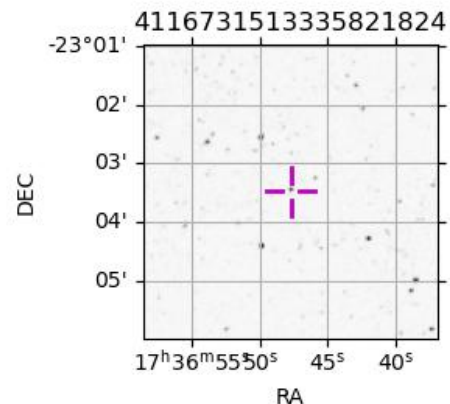

Jupiter 2043-07-19T21:13:10 K9.10 G13.76 Pgt

ICRS Star Coord at Epoch: 17h 36m 47.85826s -23°03'28.60202s

RUWE (>1.4 is poor) : 0.88
 K magnitude : 9.103
 G magnitude : 13.761
 RP magnitude : 12.576
 BP magnitude : 15.268
 DUPflag : 0
 Distance (au) : 4.366
 f0 (km) : 0.00
 g0 (km) : 0.00
 skyplane vel. (km/s) : -12.04
 Sun-Target sep (deg) : 148.16
 Sun-Moon sep (deg) : 7.82
 B (ring opening deg) : -2.39
 PA of pole (deg) : 1.66
 Pole direction: RA (deg): 268.05670
 Dec (deg): 64.49732
 C/A sky separation (") : 2.384
 C/A sky separation (km) : 7547.2
 NAIF SPICE kernels : RAJobs_U111+rgf15.spk

Jupiter 2043-07-19T21:13:10 K9.10 G13.76
 Pgt

2043-07-19T21:13:10.5200 at: 17 36 47.8583 s: -23 03 28.602 C/A 2.373" PA 180.62 deg v_sky -12.04 km/s D 04.37 AU
 Credit: Styled after SORA/Lucky Star

Earth
 PIC
 PMO
 TEN
 KAV
 RIO
 ESO
 AAT
 SAAO
 MSO

Observable events with sun below -5 deg and altitude above 5 deg

Obs	Location	lat	Elon	Target	Observed Events Interval	OEcode
PIC	Pic du Midi	42.9	0.1	+	JUL 19 22:48 - JUL 19 22:48	Pne
PAL	Palomar Mt (200")	33.4	243.1			Pnn
PMO	Purple Mtn Obs. Nanking	32.1	118.8			Pnn
KPNO	Kitt Peak Natl Obs	32.0	248.4			Pnn
MCD	McDonald Obs. 2.7m	30.7	256.0			Pnn
TEN	Teide Obs./Tenerife	28.3	343.5	+	JUL 19 22:50 - JUL 19 22:50	Pne
IRTF	Mauna Kea/IRTF	19.8	204.5			Pnn
KAV	Kavalur Observatory	12.6	78.8	+	JUL 19 19:29 - JUL 19 19:29	Pin
RIO	Rio de Janeiro	-22.9	316.8	+	JUL 19 22:55 - JUL 19 22:55	Pne
ESO	European Southern Obs. (3.6m)	-29.3	289.3	+	JUL 19 22:58 - JUL 19 22:58	Pne
AAT	Siding Spring (AAT)	-31.3	149.1			Pnn
SAAO	So. Afr. Astro. Obs. (Sutherland)	-32.4	20.8	+	JUL 19 19:36 - JUL 19 22:47	Pie
MSO	Mt. Stromlo Observatory	-35.3	149.0			Pnn