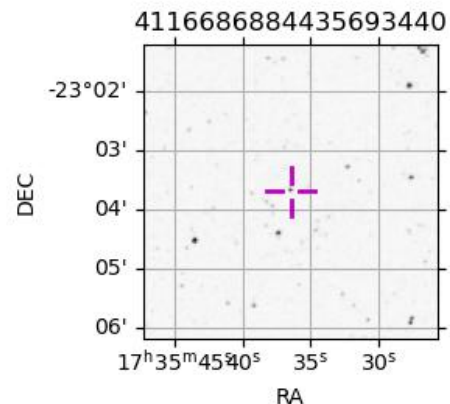

2043-07-23T00:02:13.4300 α: 17 35 36.5953 δ: -23 03 41.801 C/A ***** PA 0.58 deg v_sky -11.13 km/s D 04.39 AU
Credit: Styled after SORA/Lucky Star

Observable events with sun below -5 deg and altitude above 5 deg

Obs	Location	lat	Elon	Target	Observed Events Interval	OCode
PIC	Pic du Midi	42.9	0.1	+ +	JUL 22 23:05 - JUL 23 00:50	Pie
PAL	Palomar Mt (200")	33.4	243.1			Pnn
PMO	Purple Mtn Obs. Nanking	32.1	118.8			Pnn
KPNO	Kitt Peak Natl Obs	32.0	248.4			Pnn
MCD	McDonald Obs. 2.7m	30.7	256.0			Pnn
TEN	Teide Obs./Tenerife	28.3	343.5	+ +	JUL 22 23:08 - JUL 23 00:49	Pie
IRTF	Mauna Kea/IRTF	19.8	204.5			Pnn
KAV	Kavalur Observatory	12.6	78.8			Pnn
RIO	Rio de Janeiro	-22.9	316.8	+ +	JUL 22 23:28 - JUL 23 00:38	Pie
ESO	European Southern Obs. (3.6m)	-29.3	289.3	+ +	JUL 22 23:36 - JUL 23 00:38	Pie
AAT	Siding Spring (AAT)	-31.3	149.1			Pnn
SAAO	So. Afr. Astro. Obs. (Sutherland)	-32.4	20.8	+ +	JUL 22 23:27 - JUL 23 00:21	Pie
MSO	Mt. Stromlo Observatory	-35.3	149.0			Pnn