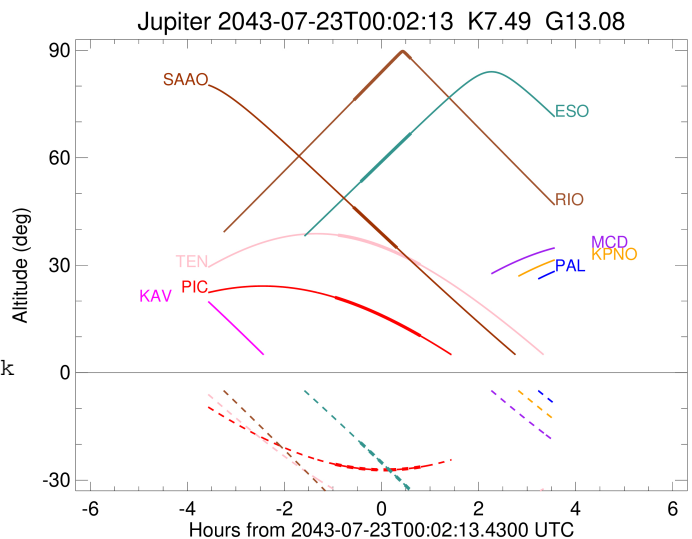

```
target                : Jupiter
target radius (km)   : 71492.00
C/A epoch            : 2043-07-22T23:57:34.210
Event type          : Pgt
                    : Jupiter occs: geocentric, topocentric
                    : Not a ringed target
Observer code       : PIC
Location            : Pic du Midi
Latitude (deg)      : 42.93656
E. Longitude (deg)  : 0.14231
Altitude (km)       : 2.890
Gaia source ID      : 4116686884435693440
2Mass ID (if available) : 17353659-2303418
ICRS Star Coord at Epoch: 17h 35m 36.59531s -23:03:41.80112s
RUWE (>1.4 is poor) : 0.80
K magnitude          : 7.489
G magnitude          : 13.076
RP magnitude         : 11.682
BP magnitude         : 15.504
DUPflag             : 0
Distance (au)       : 4.391
f0 (km)             : 0.00
g0 (km)             : 0.00
skyplane vel. (km/s) : -11.13
Sun-Target sep (deg) : 144.91
Sun-Moon sep (deg)  : 45.44
B (ring opening deg) : -2.38
PA of pole (deg)    : 1.79
Pole direction: RA (deg): 268.05670
Dec (deg): 64.49731
C/A sky separation (" ) : 19.370
C/A sky separation (km) : 61690.9
NAIF SPICE kernels  : RAJobs_U111+rgf15.spk
URKALLv1.spk
naif0012.tls
nep097.bsp
nep101.bsp
sat4401.bsp
de440.bsp
earth_720101_070426.bpc
jup365.bsp
urall6.bsp
IAU_SATURN_for_RINGFIT.tpc
pck00010.tpc
earth_200101_990628_predict.bpc
uranus_ringframes_rfrench20220627_v1.tf
neptune_ringframes_rfrench20220702a_v1.tf
earth_flat_IAU.spk
```

x: target alt < 5.0 deg or sun > -5.0 deg

Target	I/E	UTC	alt	alt-sun	radius	lat-geo	lat-geodetic
Jupiter	I	2043-07-22T23:05:01.762	20.99	-25.58	71486.1	-60.45	-63.48
Jupiter	E	2043-07-23T00:50:22.673	10.27	-26.31	71486.3	-58.81	-61.95