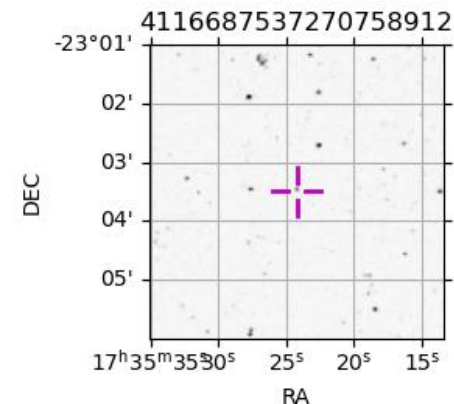

Jupiter 2043-07-23T13:40:14 K9.42 G13.89 Pgt

ICRS Star Coord at Epoch: 17h 35m 24.27871s -23°03'29.99486s

RUWE (>1.4 is poor) : 6.38  
 K magnitude : 9.418  
 G magnitude : 13.893  
 RP magnitude : 12.688  
 BP magnitude : 15.352  
 DUPflag : 0  
 Distance (au) : 4.396  
 f0 (km) : 0.00  
 g0 (km) : 0.00  
 skyplane vel. (km/s) : -10.96  
 Sun-Target sep (deg) : 144.32  
 Sun-Moon sep (deg) : 52.82  
 B (ring opening deg) : -2.38  
 PA of pole (deg) : 1.81  
 Pole direction: RA (deg): 268.05670  
 Dec (deg): 64.49731  
 C/A sky separation (") : 10.979  
 C/A sky separation (km) : 35004.6  
 NAIF SPICE kernels : RAJobs\_U111+rgf15.spk

Jupiter 2043-07-23T13:40:14 K9.42 G13.89  
 Pgt

Earth  
 PAL  
 PMO  
 KPNO  
 MCD  
 IRTF  
 KAV  
 AAT  
 SAAO  
 MSO

2043-07-23T13:40:14.8700 α: 17 35 24.2787 δ: -23 03 29.995 C/A \*\*\*\*\* PA 0.57 deg v\_sky -10.96 km/s D 04.40 AU  
 Credit: Styled after SORA/Lucky Star

Observable events with sun below -5 deg and altitude above 5 deg

Obs	Location	lat	Elon	Target	Observed Events Interval	OEcode
PIC	Pic du Midi	42.9	0.1			Pnn
PAL	Palomar Mt (200")	33.4	243.1			Pnn
PMO	Purple Mtn Obs. Nanking	32.1	118.8	+ +	JUL 23 12:04 - JUL 23 15:15	Pie
KPNO	Kitt Peak Natl Obs	32.0	248.4			Pnn
MCD	McDonald Obs. 2.7m	30.7	256.0			Pnn
TEN	Teide Obs./Tenerife	28.3	343.5			Pnn
IRTF	Mauna Kea/IRTF	19.8	204.5	+	JUL 23 11:55 - JUL 23 11:55	Pin
KAV	Kavalur Observatory	12.6	78.8	+	JUL 23 15:20 - JUL 23 15:20	Pne
RIO	Rio de Janeiro	-22.9	316.8			Pnn
ESO	European Southern Obs. (3.6m)	-29.3	289.3			Pnn
AAT	Siding Spring (AAT)	-31.3	149.1	+ +	JUL 23 12:05 - JUL 23 15:07	Pie
SAAO	So. Afr. Astro. Obs. (Sutherland)	-32.4	20.8			Pnn
MSO	Mt. Stromlo Observatory	-35.3	149.0	+ +	JUL 23 12:05 - JUL 23 15:06	Pie