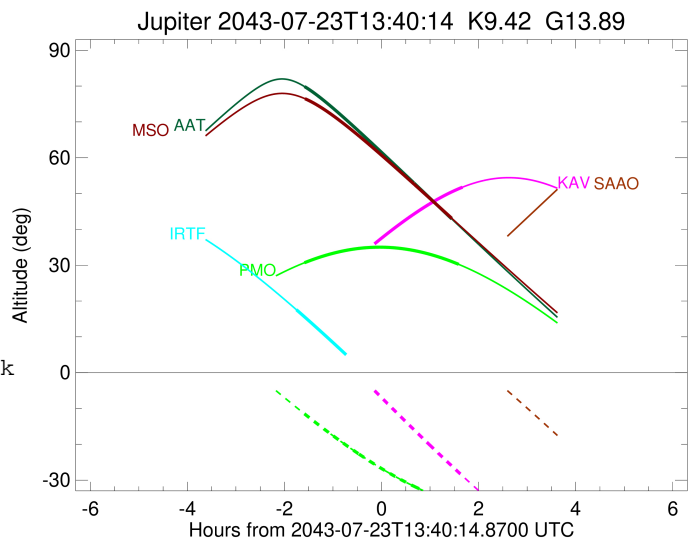

```
target                : Jupiter
target radius (km)   : 71492.00
C/A epoch            : 2043-07-23T13:40:12.580
Event type          : Pgt
                    : Jupiter occs: geocentric, topocentric
                    : Not a ringed target
Observer code       : PMO
Location            : Purple Mtn Obs. Nanking
Latitude (deg)      : 32.06667
E. Longitude (deg)  : 118.82089
Altitude (km)       : 0.364
Gaia source ID      : 4116687537270758912
2Mass ID (if available) : 17352430-2303297
ICRS Star Coord at Epoch: 17h 35m 24.27871s -23:03:29.99486s
RUWE (>1.4 is poor) : 6.38
K magnitude          : 9.418
G magnitude          : 13.893
RP magnitude         : 12.688
BP magnitude         : 15.352
DUPflag             : 0
Distance (au)        : 4.396
f0 (km)              : 0.00
g0 (km)              : 0.00
skyplane vel. (km/s) : -10.96
Sun-Target sep (deg) : 144.32
Sun-Moon sep (deg)  : 53.31
B (ring opening deg) : -2.38
PA of pole (deg)    : 1.81
Pole direction: RA (deg): 268.05670
Dec (deg): 64.49731
C/A sky separation (") : 9.342
C/A sky separation (km) : 29785.8
NAIF SPICE kernels  : RAJobs_U111+rgf15.spk
URKALLv1.spk
naif0012.tls
nep097.bsp
nep101.bsp
sat4401.bsp
de440.bsp
earth_720101_070426.bpc
jup365.bsp
urall6.bsp
IAU_SATURN_for_RINGFIT.tpc
pck00010.tpc
earth_200101_990628_predict.bpc
uranus_ringframes_rfrench20220627_v1.tf
neptune_ringframes_rfrench20220702a_v1.tf
earth_flat_IAU.spk
```

x: target alt < 5.0 deg or sun > -5.0 deg

Target	I/E	UTC	alt	alt-sun	radius	lat-geo	lat-geodetic
Jupiter	I	2043-07-23T12:04:54.723	30.67	-11.47	71490.5	-26.00	-29.11
Jupiter	E	2043-07-23T15:15:40.524	30.23	-36.43	71490.8	-23.52	-26.42