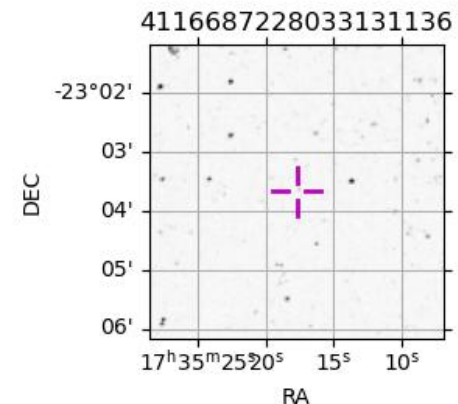

2043-07-23T21:04:38.0500 α: 17 35 17.6620 δ: -23 03 40.320 C/A ***** PA 0.57 deg v_sky -10.86 km/s D 04.40 AU
Credit: Styled after SORA/Lucky Star

Observable events with sun below -5 deg and altitude above 5 deg

Obs	Location	lat	Elon	Target	Observed Events Interval	OCode
PIC	Pic du Midi	42.9	0.1	+ +	JUL 23 20:21 - JUL 23 21:49	Pie
PAL	Palomar Mt (200")	33.4	243.1			Pnn
PMO	Purple Mtn Obs. Nanking	32.1	118.8			Pnn
KPNO	Kitt Peak Natl Obs	32.0	248.4			Pnn
MCD	McDonald Obs. 2.7m	30.7	256.0			Pnn
TEN	Teide Obs./Tenerife	28.3	343.5	+ +	JUL 23 20:27 - JUL 23 21:48	Pie
IRTF	Mauna Kea/IRTF	19.8	204.5			Pnn
KAV	Kavalur Observatory	12.6	78.8	+ +	JUL 23 20:24 - JUL 23 21:24	Pie
RIO	Rio de Janeiro	-22.9	316.8			Pnn
ESO	European Southern Obs. (3.6m)	-29.3	289.3			Pnn
AAT	Siding Spring (AAT)	-31.3	149.1			Pnn
SAAO	So. Afr. Astro. Obs. (Sutherland)	-32.4	20.8			Pnn
MSO	Mt. Stromlo Observatory	-35.3	149.0			Pnn