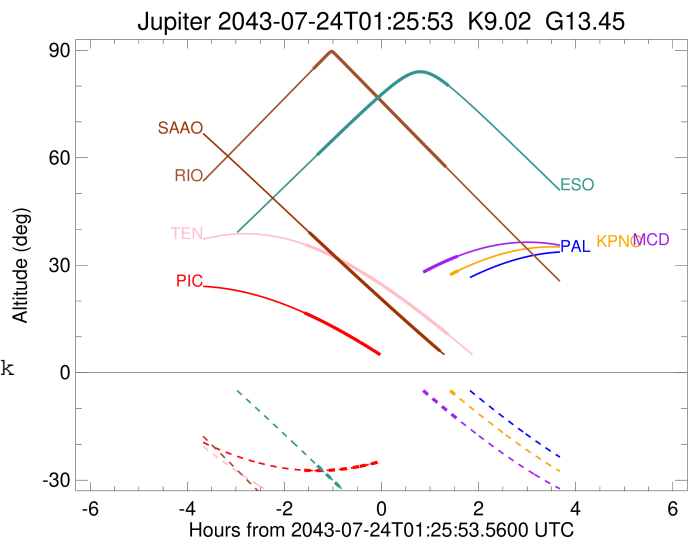

```
target                : Jupiter
target radius (km)   : 71492.00
C/A epoch             : 2043-07-24T01:19:14.290
Event type            : Pgt
: Jupiter occs: geocentric, topocentric
: Not a ringed target
Observer code         : PIC
Location              : Pic du Midi
Latitude (deg)        : 42.93656
E. Longitude (deg)    : 0.14231
Altitude (km)         : 2.890
Gaia source ID        : 4116687395437582336
2Mass ID (if available) : 17351381-2303314
ICRS Star Coord at Epoch: 17h 35m 13.81128s -23:03:31.81782s
RUWE (>1.4 is poor) : 0.80
K magnitude           : 9.019
G magnitude           : 13.453
RP magnitude          : 12.282
BP magnitude          : 14.930
DUPflag              : 0
Distance (au)         : 4.400
f0 (km)               : 0.00
g0 (km)               : 0.00
skyplane vel. (km/s) : -10.81
Sun-Target sep (deg)  : 143.81
Sun-Moon sep (deg)    : 59.05
B (ring opening deg) : -2.38
PA of pole (deg)      : 1.83
Pole direction: RA (deg): 268.05670
Dec (deg): 64.49731
C/A sky separation (") : 12.647
C/A sky separation (km) : 40363.8
NAIF SPICE kernels   : RAJobs_U111+rgf15.spk
URKALLv1.spk
naif0012.tls
nep097.bsp
nep101.bsp
sat4401.bsp
de440.bsp
earth_720101_070426.bpc
jup365.bsp
urall6.bsp
IAU_SATURN_for_RINGFIT.tpc
pck00010.tpc
earth_200101_990628_predict.bpc
uranus_ringframes_rfrench20220627_v1.tf
neptune_ringframes_rfrench20220702a_v1.tf
earth_flat_IAU.spk
```

x: target alt < 5.0 deg or sun > -5.0 deg

Target	I/E	UTC	alt	alt-sun	radius	lat-geo	lat-geodetic
Jupiter	I	2043-07-23T23:50:22.347	16.74	-27.23	71489.4	-35.12	-38.72
Jupiter	E	2043-07-24T02:49:10.664	-8.38x	-16.96	71489.6	-33.72	-37.27