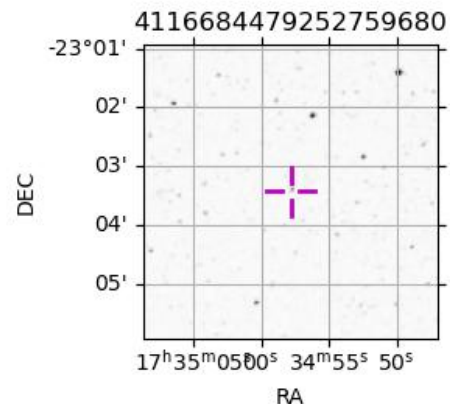

2043-07-24T19:46:31.0400 α: 17 34 57.8048 δ: -23 03 25.575 C/A ***** PA 0.54 deg v_sky -10.57 km/s D 04.41 AU
Credit: Styled after SORA/Lucky Star

Observable events with sun below -5 deg and altitude above 5 deg

Obs	Location	lat	Elon	Target	Observed Events Interval	OCode
PIC	Pic du Midi	42.9	0.1	+	JUL 24 21:31 - JUL 24 21:31	Pne
PAL	Palomar Mt (200")	33.4	243.1			Pnn
PMO	Purple Mtn Obs. Nanking	32.1	118.8	+	JUL 24 17:55 - JUL 24 17:55	Pin
KPNO	Kitt Peak Natl Obs	32.0	248.4			Pnn
MCD	McDonald Obs. 2.7m	30.7	256.0			Pnn
TEN	Teide Obs./Tenerife	28.3	343.5	+	JUL 24 21:33 - JUL 24 21:33	Pne
IRTF	Mauna Kea/IRTF	19.8	204.5			Pnn
KAV	Kavalur Observatory	12.6	78.8	+ +	JUL 24 17:59 - JUL 24 21:19	Pie
RIO	Rio de Janeiro	-22.9	316.8	+	JUL 24 21:33 - JUL 24 21:33	Pne
ESO	European Southern Obs. (3.6m)	-29.3	289.3			Pnn
AAT	Siding Spring (AAT)	-31.3	149.1	+	JUL 24 18:00 - JUL 24 18:00	Pin
SAAO	So. Afr. Astro. Obs. (Sutherland)	-32.4	20.8	+ +	JUL 24 18:11 - JUL 24 21:23	Pie
MSO	Mt. Stromlo Observatory	-35.3	149.0	+	JUL 24 18:00 - JUL 24 18:00	Pin