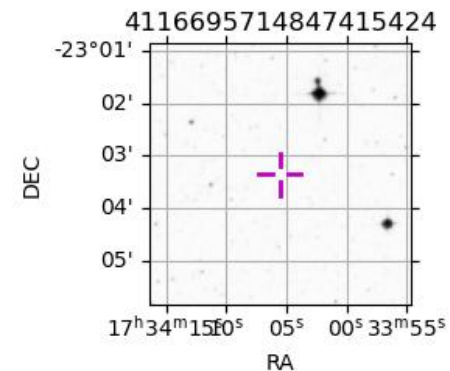

2043-07-27T11:10:44.7200 cz: 17 34 05.4620 2: -23 03 21.858 C/A ***** PA 0.44 deg v_sky -9.71 km/s D 04.43 AU
Credit: Styled after SORA/Lucky Star

Observable events with sun below -5 deg and altitude above 5 deg

Obs	Location	lat	Elon	Target	Observed Events Interval	OEcode
PIC	Pic du Midi	42.9	0.1			Pnn
PAL	Palomar Mt (200")	33.4	243.1	+	JUL 27 09:16 - JUL 27 09:16	Pin
PMO	Purple Mtn Obs. Nanking	32.1	118.8	+	JUL 27 12:58 - JUL 27 12:58	Pne
KPNO	Kitt Peak Natl Obs	32.0	248.4			Pnn
MCD	McDonald Obs. 2.7m	30.7	256.0			Pnn
TEN	Teide Obs./Tenerife	28.3	343.5			Pnn
IRTF	Mauna Kea/IRTF	19.8	204.5	+	JUL 27 09:20 - JUL 27 09:20	Pin
KAV	Kavalur Observatory	12.6	78.8			Pnn
RIO	Rio de Janeiro	-22.9	316.8			Pnn
ESO	European Southern Obs. (3.6m)	-29.3	289.3			Pnn
AAT	Siding Spring (AAT)	-31.3	149.1	+	JUL 27 09:34 - JUL 27 12:47	Pie
SAAO	So. Afr. Astro. Obs. (Sutherland)	-32.4	20.8			Pnn
MSO	Mt. Stromlo Observatory	-35.3	149.0	+	JUL 27 09:35 - JUL 27 12:47	Pie