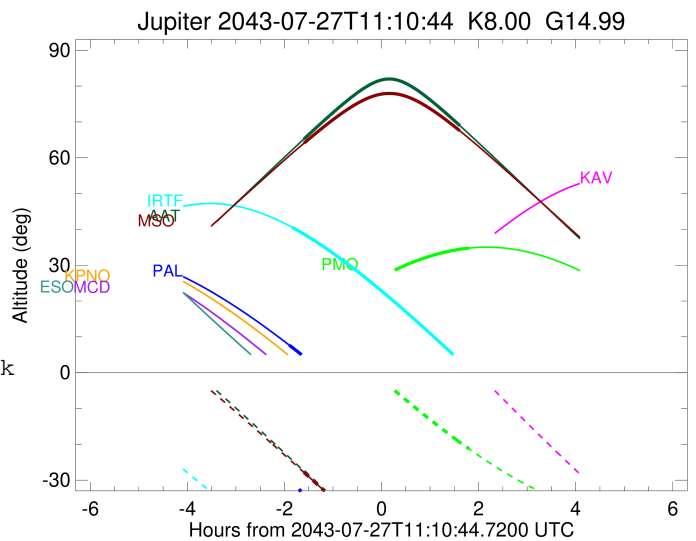

```
target                : Jupiter
target radius (km)   : 71492.00
C/A epoch            : 2043-07-27T11:00:37.220
Event type           : Pgt
: Jupiter occs: geocentric, topocentric
: Not a ringed target
Observer code        : PAL
Location             : Palomar Mt (200")
Latitude (deg)       : 33.35622
E. Longitude (deg)   : 243.13601
Altitude (km)        : 1.706
Gaia source ID       : 4116695714847415424
2Mass ID (if available) : 17340547-2303214
ICRS Star Coord at Epoch: 17h 34m 05.46202s -23:03:21.85778s
RUWE (>1.4 is poor) : 0.95
K magnitude          : 7.996
G magnitude           : 14.986
RP magnitude         : 13.391
BP magnitude         : 18.972
DUPflag             : 0
Distance (au)        : 4.432
f0 (km)              : 0.00
g0 (km)              : 0.00
skyplane vel. (km/s) : -9.71
Sun-Target sep (deg) : 140.30
Sun-Moon sep (deg)   : 105.24
B (ring opening deg) : -2.38
PA of pole (deg)     : 1.95
Pole direction: RA (deg): 268.05671
Dec (deg): 64.49731
C/A sky separation (") : 11.471
C/A sky separation (km) : 36873.3
NAIF SPICE kernels   : RAJobs_U111+rgf15.spk
URKALLv1.spk
naif0012.tls
nep097.bsp
nep101.bsp
sat4401.bsp
de440.bsp
earth_720101_070426.bpc
jup365.bsp
urall6.bsp
IAU_SATURN_for_RINGFIT.tpc
pck00010.tpc
earth_200101_990628_predict.bpc
uranus_ringframes_rfrench20220627_v1.tf
neptune_ringframes_rfrench20220702a_v1.tf
earth_flat_IAU.spk
```

x: target alt < 5.0 deg or sun > -5.0 deg

Target	I/E	UTC	alt	alt-sun	radius	lat-geo	lat-geodetic
Jupiter	I	2043-07-27T09:16:44.401	7.68	-34.03	71489.9	-31.68	-35.14
Jupiter	E	2043-07-27T12:46:42.628	-33.31x	-2.82x	71490.0	-30.39	-33.78