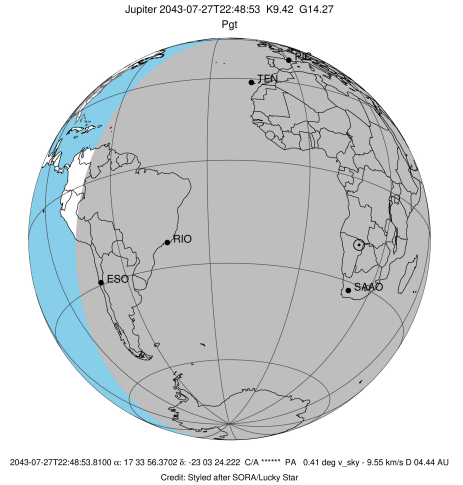

```
target                : Jupiter
target radius (km)   : 71492.00
C/A epoch            : 2043-07-27T22:45:20.610
Event type           : Pgt
: Jupiter occs: geocentric, topocentric
: Not a ringed target
Observer code        : PIC
Location             : Pic du Midi
Latitude (deg)       : 42.93656
E. Longitude (deg)  : 0.14231
Altitude (km)        : 2.890
Gaia source ID       : 4116696402084465792
2Mass ID (if available) : 17335637-2303241
ICRS Star Coord at Epoch: 17h 33m 56.37023s -23:03:24.22224s
RUWE (>1.4 is poor) : 0.94
K magnitude           : 9.419
G magnitude           : 14.267
RP magnitude         : 12.990
BP magnitude         : 15.901
DUPflag              : 0
Distance (au)        : 4.437
f0 (km)              : 0.00
g0 (km)              : 0.00
skyplane vel. (km/s) : -9.55
Sun-Target sep (deg) : 139.80
Sun-Moon sep (deg)  : 112.40
B (ring opening deg) : -2.37
PA of pole (deg)    : 1.97
Pole direction: RA (deg): 268.05671
Dec (deg): 64.49731
C/A sky separation (" ) : 14.003
C/A sky separation (km) : 45059.1
NAIF SPICE kernels   : RAJobs_U111+rgf15.spk
URKALLv1.spk
naif0012.tls
nep097.bsp
nep101.bsp
sat4401.bsp
de440.bsp
earth_720101_070426.bpc
jup365.bsp
urall6.bsp
IAU_SATURN_for_RINGFIT.tpc
pck00010.tpc
earth_200101_990628_predict.bpc
uranus_ringframes_rfrench20220627_v1.tf
neptune_ringframes_rfrench20220702a_v1.tf
earth_flat_IAU.spk
```

x: target alt < 5.0 deg or sun > -5.0 deg

Target	I/E	UTC	alt	alt-sun	radius	lat-geo	lat-geodetic
Jupiter	I	2043-07-27T21:12:03.612	24.17	-16.38	71488.7	-40.44	-44.15
Jupiter	E	2043-07-28T00:19:20.921	11.51	-28.14	71489.1	-37.91	-41.59