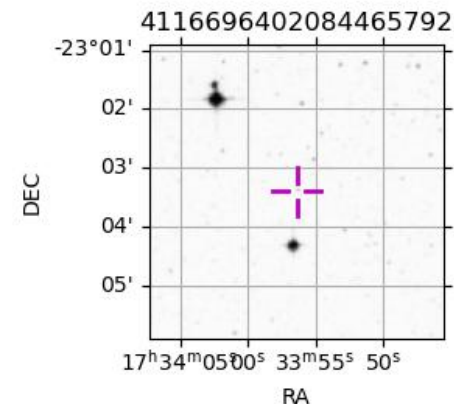

2043-07-27T22:48:53.8100 α: 17 33 56.3702 δ: -23 03 24.222 C/A ***** PA 0.41 deg v_sky -9.55 km/s D 04.44 AU
Credit: Styled after SORA/Lucky Star

Observable events with sun below -5 deg and altitude above 5 deg

Obs	Location	lat	Elon	Target	Observed Events Interval	OCode
PIC	Pic du Midi	42.9	0.1	+ +	JUL 27 21:12 - JUL 28 00:19	Pie
PAL	Palomar Mt (200")	33.4	243.1			Pnn
PMO	Purple Mtn Obs. Nanking	32.1	118.8			Pnn
KPNO	Kitt Peak Natl Obs	32.0	248.4			Pnn
MCD	McDonald Obs. 2.7m	30.7	256.0			Pnn
TEN	Teide Obs./Tenerife	28.3	343.5	+ +	JUL 27 21:16 - JUL 28 00:19	Pie
IRTF	Mauna Kea/IRTF	19.8	204.5			Pnn
KAV	Kavalur Observatory	12.6	78.8	+	JUL 27 21:07 - JUL 27 21:07	Pin
RIO	Rio de Janeiro	-22.9	316.8	+ +	JUL 27 21:28 - JUL 28 00:16	Pie
ESO	European Southern Obs. (3.6m)	-29.3	289.3	+	JUL 28 00:19 - JUL 28 00:19	Pne
AAT	Siding Spring (AAT)	-31.3	149.1			Pnn
SAAO	So. Afr. Astro. Obs. (Sutherland)	-32.4	20.8	+ +	JUL 27 21:19 - JUL 28 00:04	Pie
MSO	Mt. Stromlo Observatory	-35.3	149.0			Pnn