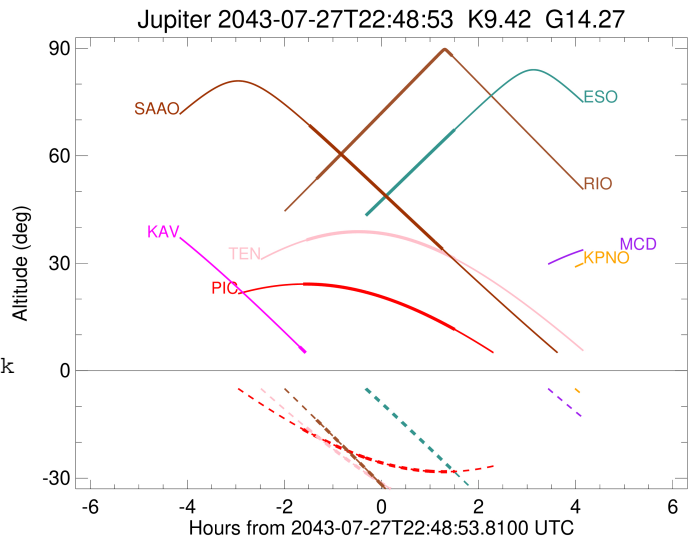

```
target                : Jupiter
target radius (km)   : 71492.00
C/A epoch            : 2043-07-27T22:45:20.610
Event type           : Pgt
: Jupiter occs: geocentric, topocentric
: Not a ringed target
Observer code        : PIC
Location             : Pic du Midi
Latitude (deg)       : 42.93656
E. Longitude (deg)  : 0.14231
Altitude (km)        : 2.890
Gaia source ID       : 4116696402084465792
2Mass ID (if available) : 17335637-2303241
ICRS Star Coord at Epoch: 17h 33m 56.37023s -23:03:24.22224s
RUWE (>1.4 is poor) : 0.94
K magnitude           : 9.419
G magnitude           : 14.267
RP magnitude         : 12.990
BP magnitude         : 15.901
DUPflag              : 0
Distance (au)        : 4.437
f0 (km)              : 0.00
g0 (km)              : 0.00
skyplane vel. (km/s) : -9.55
Sun-Target sep (deg) : 139.80
Sun-Moon sep (deg)  : 112.40
B (ring opening deg) : -2.37
PA of pole (deg)    : 1.97
Pole direction: RA (deg): 268.05671
Dec (deg): 64.49731
C/A sky separation (" ) : 14.003
C/A sky separation (km) : 45059.1
NAIF SPICE kernels   : RAJobs_U111+rgf15.spk
URKALLv1.spk
naif0012.tls
nep097.bsp
nep101.bsp
sat4401.bsp
de440.bsp
earth_720101_070426.bpc
jup365.bsp
urall6.bsp
IAU_SATURN_for_RINGFIT.tpc
pck00010.tpc
earth_200101_990628_predict.bpc
uranus_ringframes_rfrench20220627_v1.tf
neptune_ringframes_rfrench20220702a_v1.tf
earth_flat_IAU.spk
```

x: target alt < 5.0 deg or sun > -5.0 deg

Target	I/E	UTC	alt	alt-sun	radius	lat-geo	lat-geodetic
Jupiter	I	2043-07-27T21:12:03.612	24.17	-16.38	71488.7	-40.44	-44.15
Jupiter	E	2043-07-28T00:19:20.921	11.51	-28.14	71489.1	-37.91	-41.59