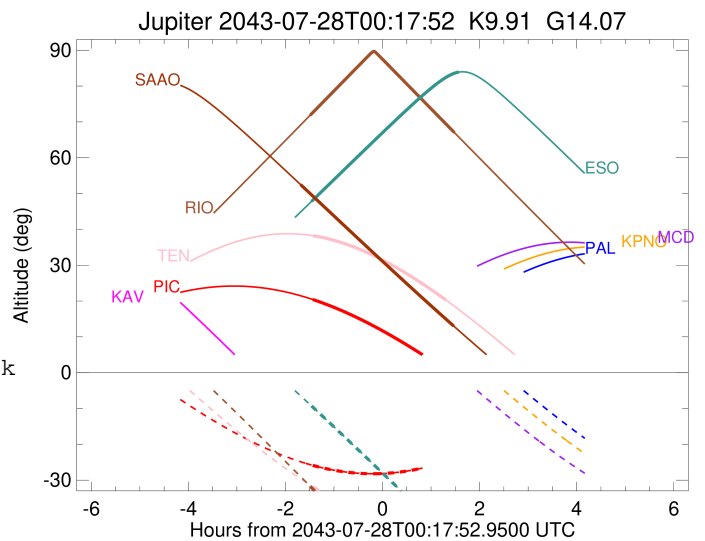

```
target                : Jupiter
target radius (km)   : 71492.00
C/A epoch            : 2043-07-28T00:13:01.540
Event type           : Pgt
: Jupiter occs: geocentric, topocentric
: Not a ringed target
Observer code        : PIC
Location             : Pic du Midi
Latitude (deg)       : 42.93656
E. Longitude (deg)   : 0.14231
Altitude (km)        : 2.890
Gaia source ID       : 4116696608242909056
2Mass ID (if available) : 17335524-2302533
ICRS Star Coord at Epoch: 17h 33m 55.23910s -23:02:53.47960s
RUWE (>1.4 is poor) : 0.88
K magnitude          : 9.910
G magnitude          : 14.072
RP magnitude         : 12.956
BP magnitude         : 15.377
DUPflag             : 0
Distance (au)        : 4.437
f0 (km)              : 0.00
g0 (km)              : 0.00
skyplane vel. (km/s) : -9.53
Sun-Target sep (deg) : 139.74
Sun-Moon sep (deg)   : 113.21
B (ring opening deg) : -2.38
PA of pole (deg)     : 1.97
Pole direction: RA (deg): 268.05671
Dec (deg): 64.49731
C/A sky separation ("): 16.509
C/A sky separation (km): 53129.2
NAIF SPICE kernels   : RAJobs_U111+rgf15.spk
URKALLv1.spk
naif0012.tls
nep097.bsp
nep101.bsp
sat4401.bsp
de440.bsp
earth_720101_070426.bpc
jup365.bsp
urall6.bsp
IAU_SATURN_for_RINGFIT.tpc
pck00010.tpc
earth_200101_990628_predict.bpc
uranus_ringframes_rfrench20220627_v1.tf
neptune_ringframes_rfrench20220702a_v1.tf
earth_flat_IAU.spk
```

x: target alt < 5.0 deg or sun > -5.0 deg

Target	I/E	UTC	alt	alt-sun	radius	lat-geo	lat-geodetic
Jupiter	I	2043-07-27T22:51:40.322	20.42	-25.88	71487.9	46.82	50.49
Jupiter	E	2043-07-28T01:35:12.444	0.83x	-24.89	71487.6	48.88	52.50