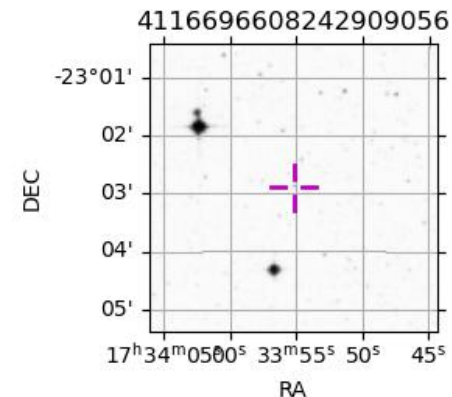

Jupiter 2043-07-28T00:17:52 K9.91 G14.07 Pgt

ICRS Star Coord at Epoch: 17h 33m 55.23910s -23°02'53.47960s

RUWE (>1.4 is poor) : 0.88
 K magnitude : 9.910
 G magnitude : 14.072
 RP magnitude : 12.956
 BP magnitude : 15.377
 DUPflag : 0
 Distance (au) : 4.437
 f0 (km) : 0.00
 g0 (km) : 0.00
 skyplane vel. (km/s) : -9.53
 Sun-Target sep (deg) : 139.74
 Sun-Moon sep (deg) : 112.83
 B (ring opening deg) : -2.38
 PA of pole (deg) : 1.97
 Pole direction: RA (deg): 268.05671
 Dec (deg): 64.49731
 C/A sky separation (") : 14.865
 C/A sky separation (km) : 47840.5
 NAIF SPICE kernels : RAJobs_U111+rgf15.spk

Jupiter 2043-07-28T00:17:52 K9.91 G14.07
 Pgt

Earth
 PIC
 PAL
 KPNO
 MCD
 TEN
 IRTF
 KAV
 RIO
 ESO
 SAAO

2043-07-28T00:17:52.9500 α: 17 33 55.2391 δ: -23 02 53.480 C/A ***** PA 180.40 deg v_sky - 9.53 km/s D 04.44 AU
 Credit: Styled after SORA/Lucky Star

Observable events with sun below -5 deg and altitude above 5 deg

Obs	Location	lat	Elon	Target	Observed Events Interval	OCode
PIC	Pic du Midi	42.9	0.1	+	JUL 27 22:51 - JUL 27 22:51	Pin
PAL	Palomar Mt (200")	33.4	243.1			Pnn
PMO	Purple Mtn Obs. Nanking	32.1	118.8			Pnn
KPNO	Kitt Peak Natl Obs	32.0	248.4			Pnn
MCD	McDonald Obs. 2.7m	30.7	256.0			Pnn
TEN	Teide Obs./Tenerife	28.3	343.5	+ +	JUL 27 22:52 - JUL 28 01:36	Pie
IRTF	Mauna Kea/IRTF	19.8	204.5			Pnn
KAV	Kavalur Observatory	12.6	78.8			Pnn
RIO	Rio de Janeiro	-22.9	316.8	+ +	JUL 27 22:48 - JUL 28 01:46	Pie
ESO	European Southern Obs. (3.6m)	-29.3	289.3	+ +	JUL 27 22:50 - JUL 28 01:52	Pie
AAT	Siding Spring (AAT)	-31.3	149.1			Pnn
SAAO	So. Afr. Astro. Obs. (Sutherland)	-32.4	20.8	+ +	JUL 27 22:36 - JUL 28 01:46	Pie
MSO	Mt. Stromlo Observatory	-35.3	149.0			Pnn