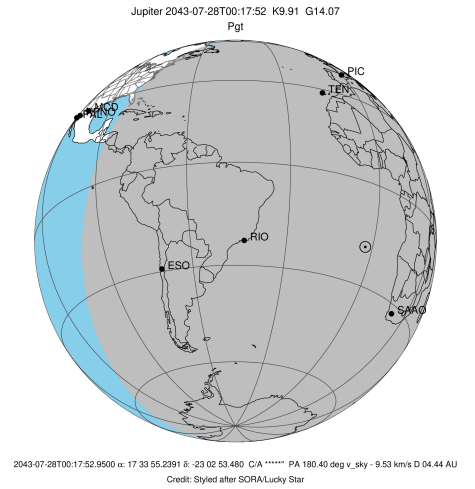

```
target                : Jupiter
target radius (km)   : 71492.00
C/A epoch            : 2043-07-28T00:13:01.540
Event type           : Pgt
: Jupiter occs: geocentric, topocentric
: Not a ringed target
Observer code        : PIC
Location             : Pic du Midi
Latitude (deg)       : 42.93656
E. Longitude (deg)   : 0.14231
Altitude (km)        : 2.890
Gaia source ID       : 4116696608242909056
2Mass ID (if available) : 17335524-2302533
ICRS Star Coord at Epoch: 17h 33m 55.23910s -23:02:53.47960s
RUWE (>1.4 is poor) : 0.88
K magnitude          : 9.910
G magnitude          : 14.072
RP magnitude         : 12.956
BP magnitude         : 15.377
DUPflag             : 0
Distance (au)        : 4.437
f0 (km)              : 0.00
g0 (km)              : 0.00
skyplane vel. (km/s) : -9.53
Sun-Target sep (deg) : 139.74
Sun-Moon sep (deg)   : 113.21
B (ring opening deg) : -2.38
PA of pole (deg)     : 1.97
Pole direction: RA (deg): 268.05671
Dec (deg): 64.49731
C/A sky separation ("): 16.509
C/A sky separation (km): 53129.2
NAIF SPICE kernels   : RAJobs_U111+rgf15.spk
URKALLv1.spk
naif0012.tls
nep097.bsp
nep101.bsp
sat4401.bsp
de440.bsp
earth_720101_070426.bpc
jup365.bsp
urall6.bsp
IAU_SATURN_for_RINGFIT.tpc
pck00010.tpc
earth_200101_990628_predict.bpc
uranus_ringframes_rfrench20220627_v1.tf
neptune_ringframes_rfrench20220702a_v1.tf
earth_flat_IAU.spk
```

x: target alt < 5.0 deg or sun > -5.0 deg

Target	I/E	UTC	alt	alt-sun	radius	lat-geo	lat-geodetic
Jupiter	I	2043-07-27T22:51:40.322	20.42	-25.88	71487.9	46.82	50.49
Jupiter	E	2043-07-28T01:35:12.444	0.83x	-24.89	71487.6	48.88	52.50