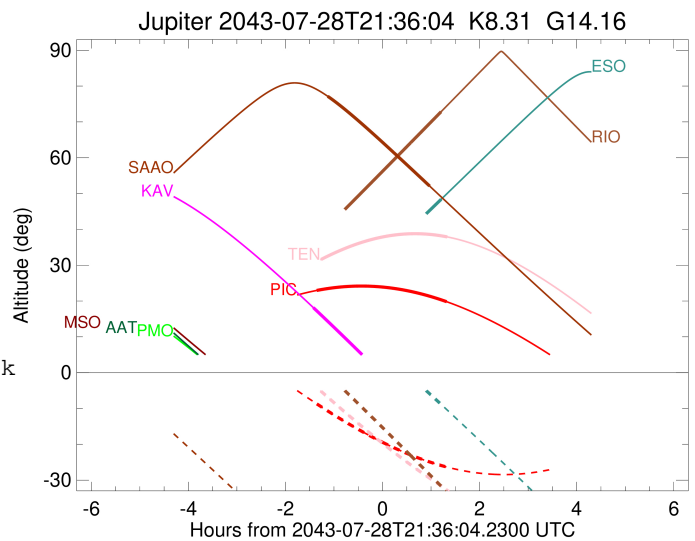

```
target                : Jupiter
target radius (km)   : 71492.00
C/A epoch            : 2043-07-28T21:35:01.080
Event type          : Pgt
                    : Jupiter occs: geocentric, topocentric
                    : Not a ringed target
Observer code       : PIC
Location            : Pic du Midi
Latitude (deg)      : 42.93656
E. Longitude (deg)  : 0.14231
Altitude (km)       : 2.890
Gaia source ID      : 4116699116503857280
2Mass ID (if available) : 17333907-2303251
ICRS Star Coord at Epoch: 17h 33m 39.04455s -23:03:25.58066s
RUWE (>1.4 is poor) : 0.93
K magnitude         : 8.315
G magnitude         : 14.159
RP magnitude        : 12.716
BP magnitude        : 16.944
DUPflag            : 0
Distance (au)       : 4.446
f0 (km)             : 0.00
g0 (km)             : 0.00
skyplane vel. (km/s) : -9.23
Sun-Target sep (deg) : 138.83
Sun-Moon sep (deg)  : 125.61
B (ring opening deg) : -2.37
PA of pole (deg)    : 2.00
Pole direction: RA (deg): 268.05671
Dec (deg): 64.49731
C/A sky separation (" ) : 16.917
C/A sky separation (km) : 54548.5
NAIF SPICE kernels  : RAJobs_U111+rgf15.spk
URKALLv1.spk
naif0012.tls
nep097.bsp
nep101.bsp
sat4401.bsp
de440.bsp
earth_720101_070426.bpc
jup365.bsp
urall6.bsp
IAU_SATURN_for_RINGFIT.tpc
pck00010.tpc
earth_200101_990628_predict.bpc
uranus_ringframes_rfrench20220627_v1.tf
neptune_ringframes_rfrench20220702a_v1.tf
earth_flat_IAU.spk
```

x: target alt < 5.0 deg or sun > -5.0 deg

Target	I/E	UTC	alt	alt-sun	radius	lat-geo	lat-geodetic
Jupiter	I	2043-07-28T20:14:50.198	22.95	-8.71	71487.3	-51.36	-54.90
Jupiter	E	2043-07-28T22:55:27.833	19.80	-26.33	71487.7	-48.26	-51.90