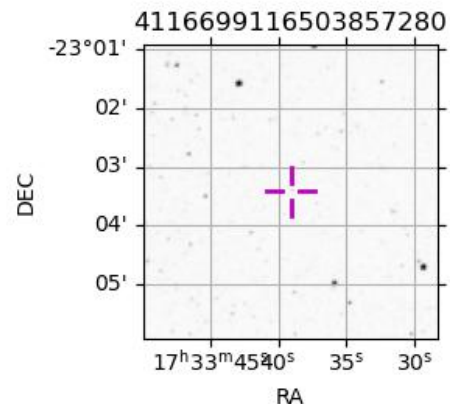

2043-07-28T21:36:04.2300 cc: 17 33 39.0445 s: -23 03 25.581 C/A ***** PA 0.36 deg v_sky -9.23 km/s D 04.45 AU
Credit: Styled after SORA/Lucky Star

Observable events with sun below -5 deg and altitude above 5 deg

Obs	Location	lat	Elon	Target	Observed Events Interval	OCode
PIC	Pic du Midi	42.9	0.1	+ +	JUL 28 20:14 - JUL 28 22:55	Pie
PAL	Palomar Mt (200")	33.4	243.1			Pnn
PMO	Purple Mtn Obs. Nanking	32.1	118.8			Pnn
KPNO	Kitt Peak Natl Obs	32.0	248.4			Pnn
MCD	McDonald Obs. 2.7m	30.7	256.0			Pnn
TEN	Teide Obs./Tenerife	28.3	343.5	+ +	JUL 28 20:20 - JUL 28 22:55	Pie
IRTF	Mauna Kea/IRTF	19.8	204.5			Pnn
KAV	Kavalur Observatory	12.6	78.8	+	JUL 28 20:10 - JUL 28 20:10	Pin
RIO	Rio de Janeiro	-22.9	316.8	+	JUL 28 22:48 - JUL 28 22:48	Pne
ESO	European Southern Obs. (3.6m)	-29.3	289.3	+	JUL 28 22:48 - JUL 28 22:48	Pne
AAT	Siding Spring (AAT)	-31.3	149.1			Pnn
SAAO	So. Afr. Astro. Obs. (Sutherland)	-32.4	20.8	+ +	JUL 28 20:28 - JUL 28 22:34	Pie
MSO	Mt. Stromlo Observatory	-35.3	149.0			Pnn