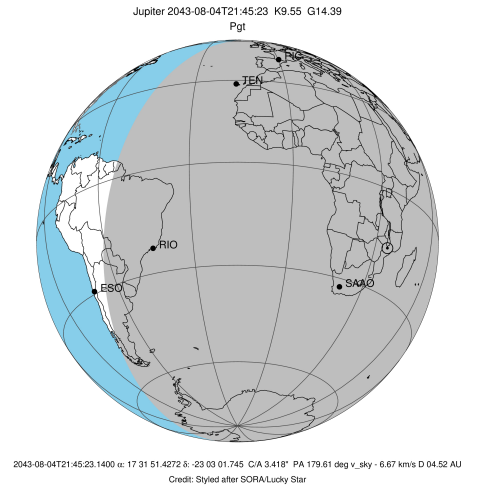

```
target                : Jupiter
target radius (km)   : 71492.00
C/A epoch             : 2043-08-04T21:42:20.450
Event type            : Pgt
: Jupiter occs: geocentric, topocentric
: Not a ringed target
Observer code         : PIC
Location              : Pic du Midi
Latitude (deg)        : 42.93656
E. Longitude (deg)    : 0.14231
Altitude (km)         : 2.890
Gaia source ID        : 4117424278738112000
2Mass ID (if available) : 17315141-2303016
ICRS Star Coord at Epoch: 17h 31m 51.42722s -23:03:01.74522s
RUWE (>1.4 is poor) : 0.92
K magnitude           : 9.546
G magnitude           : 14.394
RP magnitude          : 13.174
BP magnitude          : 16.057
DUPflag              : 0
Distance (au)         : 4.521
f0 (km)               : 0.00
g0 (km)               : 0.00
skyplane vel. (km/s) : -6.67
Sun-Target sep (deg)  : 131.71
Sun-Moon sep (deg)    : 134.26
B (ring opening deg) : -2.36
PA of pole (deg)      : 2.19
Pole direction: RA (deg): 268.05671
Dec (deg): 64.49731
C/A sky separation (") : 5.176
C/A sky separation (km) : 16970.0
NAIF SPICE kernels    : RAJobs_U111+rgf15.spk
URKALLv1.spk
naif0012.tls
nep097.bsp
nep101.bsp
sat4401.bsp
de440.bsp
earth_720101_070426.bpc
jup365.bsp
urall6.bsp
IAU_SATURN_for_RINGFIT.tpc
pck00010.tpc
earth_200101_990628_predict.bpc
uranus_ringframes_rfrench20220627_v1.tf
neptune_ringframes_rfrench20220702a_v1.tf
earth_flat_IAU.spk
```

x: target alt < 5.0 deg or sun > -5.0 deg

Target	I/E	UTC	alt	alt-sun	radius	lat-geo	lat-geodetic
Jupiter	I	2043-08-04T18:57:14.171	19.97	2.43x	71491.7	11.08	12.62
Jupiter	E	2043-08-05T00:29:58.809	5.56	-29.95	71491.4	15.64	17.74