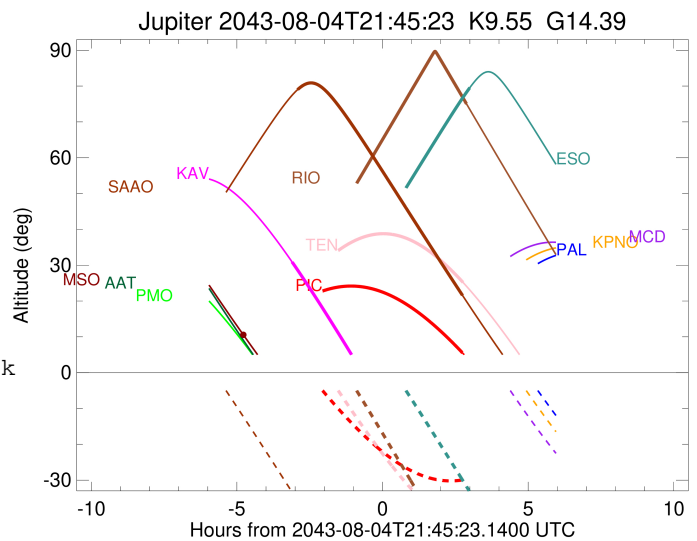

```
target                : Jupiter
target radius (km)   : 71492.00
C/A epoch             : 2043-08-04T21:42:20.450
Event type            : Pgt
: Jupiter occs: geocentric, topocentric
: Not a ringed target
Observer code         : PIC
Location              : Pic du Midi
Latitude (deg)        : 42.93656
E. Longitude (deg)    : 0.14231
Altitude (km)         : 2.890
Gaia source ID        : 4117424278738112000
2Mass ID (if available) : 17315141-2303016
ICRS Star Coord at Epoch: 17h 31m 51.42722s -23:03:01.74522s
RUWE (>1.4 is poor) : 0.92
K magnitude           : 9.546
G magnitude           : 14.394
RP magnitude          : 13.174
BP magnitude          : 16.057
DUPflag              : 0
Distance (au)         : 4.521
f0 (km)               : 0.00
g0 (km)               : 0.00
skyplane vel. (km/s) : -6.67
Sun-Target sep (deg)  : 131.71
Sun-Moon sep (deg)    : 134.26
B (ring opening deg) : -2.36
PA of pole (deg)      : 2.19
Pole direction: RA (deg): 268.05671
Dec (deg): 64.49731
C/A sky separation (") : 5.176
C/A sky separation (km) : 16970.0
NAIF SPICE kernels    : RAJobs_U111+rgf15.spk
URKALLv1.spk
naif0012.tls
nep097.bsp
nep101.bsp
sat4401.bsp
de440.bsp
earth_720101_070426.bpc
jup365.bsp
urall6.bsp
IAU_SATURN_for_RINGFIT.tpc
pck00010.tpc
earth_200101_990628_predict.bpc
uranus_ringframes_rfrench20220627_v1.tf
neptune_ringframes_rfrench20220702a_v1.tf
earth_flat_IAU.spk
```

x: target alt < 5.0 deg or sun > -5.0 deg

Target	I/E	UTC	alt	alt-sun	radius	lat-geo	lat-geodetic
Jupiter	I	2043-08-04T18:57:14.171	19.97	2.43x	71491.7	11.08	12.62
Jupiter	E	2043-08-05T00:29:58.809	5.56	-29.95	71491.4	15.64	17.74