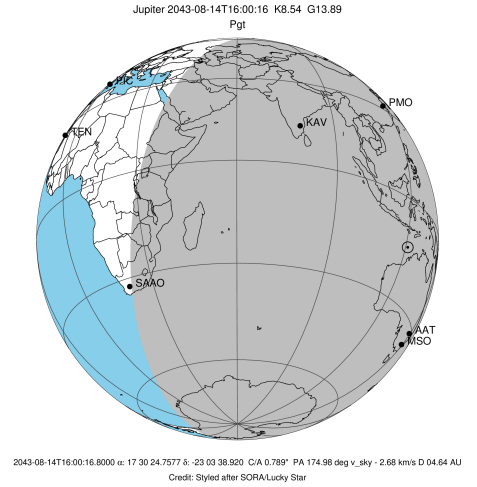

```
target                : Jupiter
target radius (km)   : 71492.00
C/A epoch             : 2043-08-14T16:19:36.790
Event type            : Pgt
: Jupiter occs: geocentric, topocentric
: Not a ringed target
Observer code         : PIC
Location              : Pic du Midi
Latitude (deg)        : 42.93656
E. Longitude (deg)    : 0.14231
Altitude (km)         : 2.890
Gaia source ID        : 4111434135036685056
2Mass ID (if available) : 17302476-2303387
ICRS Star Coord at Epoch: 17h 30m 24.75773s -23:03:38.91972s
RUWE (>1.4 is poor) : 1.03
K magnitude           : 8.537
G magnitude           : 13.885
RP magnitude          : 12.536
BP magnitude          : 16.082
DUPflag              : 0
Distance (au)         : 4.639
f0 (km)               : 0.00
g0 (km)               : 0.00
skyplane vel. (km/s) : -2.68
Sun-Target sep (deg)  : 122.02
Sun-Moon sep (deg)   : 12.36
B (ring opening deg) : -2.34
PA of pole (deg)     : 2.35
Pole direction: RA (deg): 268.05672
Dec (deg): 64.49731
C/A sky separation (" ) : 2.391
C/A sky separation (km) : 8045.5
NAIF SPICE kernels   : RAJobs_U111+rgf15.spk
URKALLv1.spk
naif0012.tls
nep097.bsp
nep101.bsp
sat4401.bsp
de440.bsp
earth_720101_070426.bpc
jup365.bsp
urall6.bsp
IAU_SATURN_for_RINGFIT.tpc
pck00010.tpc
earth_200101_990628_predict.bpc
uranus_ringframes_rfrench20220627_v1.tf
neptune_ringframes_rfrench20220702a_v1.tf
earth_flat_IAU.spk
```

x: target alt < 5.0 deg or sun > -5.0 deg

Target	I/E	UTC	alt	alt-sun	radius	lat-geo	lat-geodetic
Jupiter	I	2043-08-14T08:51:54.069	-67.76x	40.06x	71492.0	-3.21	-3.67
Jupiter	E	2043-08-14T23:07:51.360	11.14	-31.66	71491.6	13.61	15.47