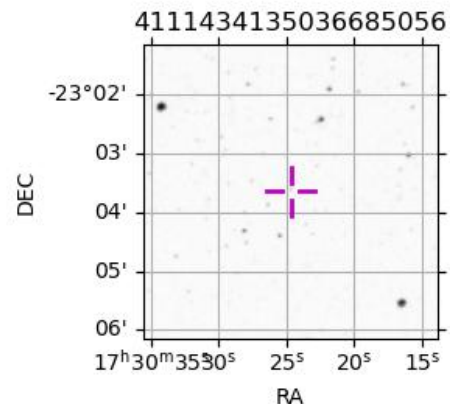

Jupiter 2043-08-14T16:00:16 K8.54 G13.89 Pgt

ICRS Star Coord at Epoch: 17h 30m 24.75773s -23°03'38.91972s

RUWE (>1.4 is poor) : 1.03
 K magnitude : 8.537
 G magnitude : 13.885
 RP magnitude : 12.536
 BP magnitude : 16.082
 DUPflag : 0
 Distance (au) : 4.639
 f0 (km) : 0.00
 g0 (km) : 0.00
 skyplane vel. (km/s) : -2.68
 Sun-Target sep (deg) : 122.02
 Sun-Moon sep (deg) : 12.59
 B (ring opening deg) : -2.34
 PA of pole (deg) : 2.35
 Pole direction: RA (deg): 268.05672
 Dec (deg): 64.49731
 C/A sky separation (") : 0.798
 C/A sky separation (km) : 2683.7
 NAIF SPICE kernels : RAJobs_U111+rgf15.spk

Jupiter 2043-08-14T16:00:16 K8.54 G13.89
 Pgt

2043-08-14T16:00:16.8000 at: 17 30 24.7577 s -23 03 38.920 C/A 0.789° PA 174.98 deg v_sky - 2.68 km/s D 04.64 AU
 Credit: Styled after SORA/Lucky Star

Earth
 PIC
 PAL
 PMO
 KPNO
 MCD
 TEN
 IRTF
 KAV
 RIO
 ESO
 AAT
 SAAO
 MSO

Observable events with sun below -5 deg and altitude above 5 deg

Obs	Location	lat	Elon	Target	Observed Events Interval	OCode
PIC	Pic du Midi	42.9	0.1	+	AUG 14 23:07 - AUG 14 23:07	Pne
PAL	Palomar Mt (200")	33.4	243.1	+	AUG 14 08:16 - AUG 14 08:16	Pin
PMO	Purple Mtn Obs. Nanking	32.1	118.8			Pnn
KPNO	Kitt Peak Natl Obs	32.0	248.4			Pnn
MCD	McDonald Obs. 2.7m	30.7	256.0			Pnn
TEN	Teide Obs./Tenerife	28.3	343.5	+	AUG 14 23:11 - AUG 14 23:11	Pne
IRTF	Mauna Kea/IRTF	19.8	204.5	+	AUG 14 08:27 - AUG 14 08:27	Pin
KAV	Kavalur Observatory	12.6	78.8			Pnn
RIO	Rio de Janeiro	-22.9	316.8	+	AUG 14 23:29 - AUG 14 23:29	Pne
ESO	European Southern Obs. (3.6m)	-29.3	289.3	+	AUG 14 23:45 - AUG 14 23:45	Pne
AAT	Siding Spring (AAT)	-31.3	149.1	+	AUG 14 08:56 - AUG 14 08:56	Pin
SAAO	So. Afr. Astro. Obs. (Sutherland)	-32.4	20.8	+	AUG 14 23:05 - AUG 14 23:05	Pne
MSO	Mt. Stromlo Observatory	-35.3	149.0	+	AUG 14 08:56 - AUG 14 08:56	Pin