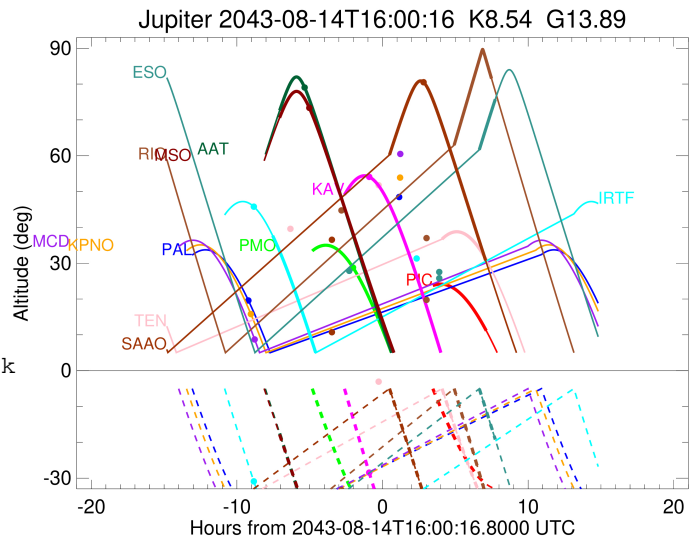

```
target                : Jupiter
target radius (km)   : 71492.00
C/A epoch             : 2043-08-14T16:19:36.790
Event type            : Pgt
: Jupiter occs: geocentric, topocentric
: Not a ringed target
Observer code         : PIC
Location              : Pic du Midi
Latitude (deg)        : 42.93656
E. Longitude (deg)    : 0.14231
Altitude (km)         : 2.890
Gaia source ID        : 4111434135036685056
2Mass ID (if available) : 17302476-2303387
ICRS Star Coord at Epoch: 17h 30m 24.75773s -23:03:38.91972s
RUWE (>1.4 is poor) : 1.03
K magnitude           : 8.537
G magnitude           : 13.885
RP magnitude          : 12.536
BP magnitude          : 16.082
DUPflag              : 0
Distance (au)         : 4.639
f0 (km)               : 0.00
g0 (km)               : 0.00
skyplane vel. (km/s) : -2.68
Sun-Target sep (deg)  : 122.02
Sun-Moon sep (deg)   : 12.36
B (ring opening deg) : -2.34
PA of pole (deg)     : 2.35
Pole direction: RA (deg): 268.05672
Dec (deg): 64.49731
C/A sky separation (" ) : 2.391
C/A sky separation (km) : 8045.5
NAIF SPICE kernels   : RAJobs_U111+rgf15.spk
URKALLv1.spk
naif0012.tls
nep097.bsp
nep101.bsp
sat4401.bsp
de440.bsp
earth_720101_070426.bpc
jup365.bsp
urall6.bsp
IAU_SATURN_for_RINGFIT.tpc
pck00010.tpc
earth_200101_990628_predict.bpc
uranus_ringframes_rfrench20220627_v1.tf
neptune_ringframes_rfrench20220702a_v1.tf
earth_flat_IAU.spk
```

x: target alt < 5.0 deg or sun > -5.0 deg

Target	I/E	UTC	alt	alt-sun	radius	lat-geo	lat-geodetic
Jupiter	I	2043-08-14T08:51:54.069	-67.76x	40.06x	71492.0	-3.21	-3.67
Jupiter	E	2043-08-14T23:07:51.360	11.14	-31.66	71491.6	13.61	15.47