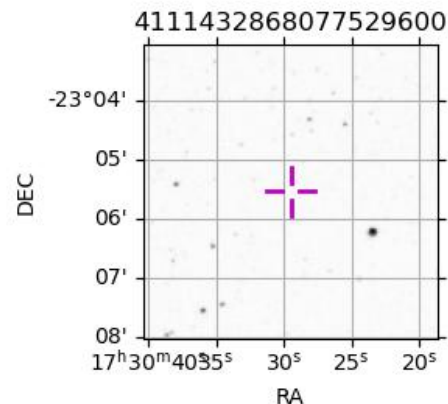

Jupiter 2043-08-27T18:45:40 K7.96 G14.45 Pgt

ICRS Star Coord at Epoch: 17h 30m 29.41318s -23:05:32.05037s

RUWE (>1.4 is poor) : 1.03
 K magnitude : 7.957
 G magnitude : 14.452
 RP magnitude : 12.910
 BP magnitude : 18.004
 DUPflag : 0
 Distance (au) : 4.819
 f0 (km) : 0.00
 g0 (km) : 0.00
 skyplane vel. (km/s) : 3.19
 Sun-Target sep (deg) : 109.42
 Sun-Moon sep (deg) : 162.94
 B (ring opening deg) : -2.31
 PA of pole (deg) : 2.34
 Pole direction: RA (deg): 268.05672
 Dec (deg): 64.49731
 C/A sky separation (") : 12.723
 C/A sky separation (km) : 44471.6
 NAIF SPICE kernels : RAJobs_U111+rgf15.spk

Jupiter 2043-08-27T18:45:40 K7.96 G14.45
 Pgt

2043-08-27T18:45:40.0500 α: 17 30 29.4132 δ: -23 05 32.050 C/A ***** PA 189.52 deg v_sky + 3.19 km/s D 04.82 AU
 Credit: Styled after SORA/Lucky Star

- Earth
- PIC
- PAL
- PMO
- KPNO
- MCD
- TEN
- IRTF
- KAV
- RIO
- ESO
- AAT
- SAAO
- MSO

Observable events with sun below -5 deg and altitude above 5 deg

Obs	Location	lat	Elon	Target	Observed Events Interval	OCode
PIC	Pic du Midi	42.9	0.1			Pnn
PAL	Palomar Mt (200")	33.4	243.1			Pnn
PMO	Purple Mtn Obs. Nanking	32.1	118.8	+	AUG 27 14:30 - AUG 27 14:30	Pin
KPNO	Kitt Peak Natl Obs	32.0	248.4			Pnn
MCD	McDonald Obs. 2.7m	30.7	256.0			Pnn
TEN	Teide Obs./Tenerife	28.3	343.5	+	AUG 27 23:30 - AUG 27 23:30	Pne
IRTF	Mauna Kea/IRTF	19.8	204.5			Pnn
KAV	Kavalur Observatory	12.6	78.8	+	AUG 27 14:03 - AUG 27 14:03	Pin
RIO	Rio de Janeiro	-22.9	316.8	+	AUG 27 23:46 - AUG 27 23:46	Pne
ESO	European Southern Obs. (3.6m)	-29.3	289.3	+	AUG 27 23:35 - AUG 27 23:35	Pne
AAT	Siding Spring (AAT)	-31.3	149.1	+	AUG 27 14:12 - AUG 27 14:12	Pin
SAAO	So. Afr. Astro. Obs. (Sutherland)	-32.4	20.8	+	AUG 28 00:13 - AUG 28 00:13	Pne
MSO	Mt. Stromlo Observatory	-35.3	149.0	+	AUG 27 14:09 - AUG 27 14:09	Pin