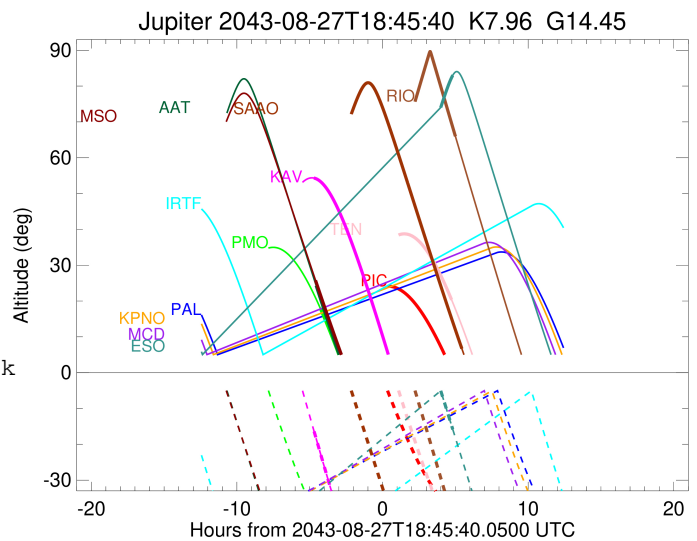

```
target                : Jupiter
target radius (km)   : 71492.00
C/A epoch            : 2043-08-27T19:19:42.300
Event type          : Pgt
                    : Jupiter occs: geocentric, topocentric
                    : Not a ringed target
Observer code       : PMO
Location            : Purple Mtn Obs. Nanking
Latitude (deg)      : 32.06667
E. Longitude (deg)  : 118.82089
Altitude (km)       : 0.364
Gaia source ID      : 4111432868077529600
2Mass ID (if available) : 17302942-2305320
ICRS Star Coord at Epoch: 17h 30m 29.41318s -23:05:32.05037s
RUWE (>1.4 is poor) : 1.03
K magnitude          : 7.957
G magnitude          : 14.452
RP magnitude         : 12.910
BP magnitude         : 18.004
DUPflag             : 0
Distance (au)       : 4.820
f0 (km)             : 0.00
g0 (km)             : 0.00
skyplane vel. (km/s) : 3.19
Sun-Target sep (deg) : 109.42
Sun-Moon sep (deg)  : 163.60
B (ring opening deg) : -2.31
PA of pole (deg)    : 2.34
Pole direction: RA (deg): 268.05672
Dec (deg): 64.49731
C/A sky separation (" ) : 13.512
C/A sky separation (km) : 47231.8
NAIF SPICE kernels  : RAJobs_U111+rgf15.spk
URKALLv1.spk
naif0012.tls
nep097.bsp
nep101.bsp
sat4401.bsp
de440.bsp
earth_720101_070426.bpc
jup365.bsp
urall6.bsp
IAU_SATURN_for_RINGFIT.tpc
pck00010.tpc
earth_200101_990628_predict.bpc
uranus_ringframes_rfrench20220627_v1.tf
neptune_ringframes_rfrench20220702a_v1.tf
earth_flat_IAU.spk
```

x: target alt < 5.0 deg or sun > -5.0 deg

Target	I/E	UTC	alt	alt-sun	radius	lat-geo	lat-geodetic
Jupiter	I	2043-08-27T14:30:24.619	17.81	-42.30	71489.4	36.60	40.24
Jupiter	E	2043-08-27T23:27:43.375	-80.68x	22.45x	71488.2	46.44	50.12