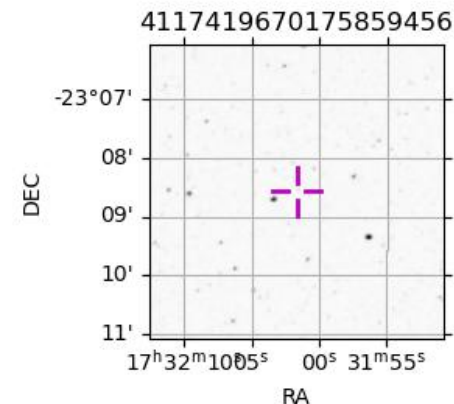

2043-09-06T11:46:20.0000 α: 17 32 01.6287 δ: -23 08 34.629 C/A ***** PA 5.42 deg v_sky + 7.72 km/s D 04.96 AU
Credit: Styled after SORA/Lucky Star

Observable events with sun below -5 deg and altitude above 5 deg

Obs	Location	lat	Elon	Target	Observed Events Interval	OCode
PIC	Pic du Midi	42.9	0.1			Pnn
PAL	Palomar Mt (200")	33.4	243.1			Pnn
PMO	Purple Mtn Obs. Nanking	32.1	118.8	+ +	SEP 06 11:07 - SEP 06 12:29	Pie
KPNO	Kitt Peak Natl Obs	32.0	248.4			Pnn
MCD	McDonald Obs. 2.7m	30.7	256.0			Pnn
TEN	Teide Obs./Tenerife	28.3	343.5			Pnn
IRTF	Mauna Kea/IRTF	19.8	204.5			Pnn
KAV	Kavalur Observatory	12.6	78.8			Pnn
RIO	Rio de Janeiro	-22.9	316.8			Pnn
ESO	European Southern Obs. (3.6m)	-29.3	289.3			Pnn
AAT	Siding Spring (AAT)	-31.3	149.1			Pnn
SAAO	So. Afr. Astro. Obs. (Sutherland)	-32.4	20.8			Pnn
MSO	Mt. Stromlo Observatory	-35.3	149.0			Pnn