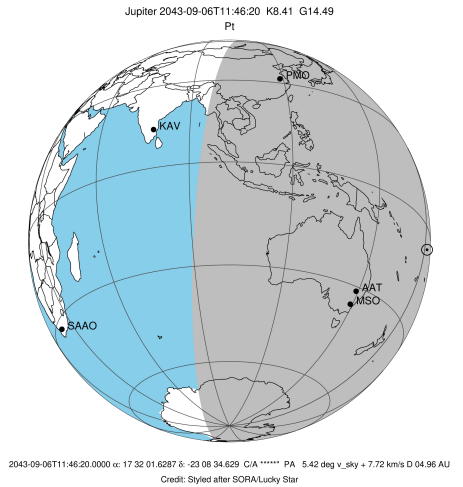

```
target                : Jupiter
target radius (km)   : 71492.00
C/A epoch            : 2043-09-06T11:48:37.190
Event type           : Pt
: Jupiter occs: topocentric, not geocentric
: Not a ringed target
Observer code        : PMO
Location             : Purple Mtn Obs. Nanking
Latitude (deg)       : 32.06667
E. Longitude (deg)   : 118.82089
Altitude (km)        : 0.364
Gaia source ID       : 4117419670175859456
2Mass ID (if available) : 17320163-2308344
ICRS Star Coord at Epoch: 17h 32m 01.62871s -23:08:34.62926s
RUWE (>1.4 is poor) : 0.86
K magnitude           : 8.410
G magnitude           : 14.485
RP magnitude         : 13.007
BP magnitude         : 17.521
DUPflag              : 0
Distance (au)        : 4.963
f0 (km)              : 0.00
g0 (km)              : 0.00
skyplane vel. (km/s) : 7.72
Sun-Target sep (deg) : 100.38
Sun-Moon sep (deg)   : 66.54
B (ring opening deg) : -2.27
PA of pole (deg)     : 2.17
Pole direction: RA (deg): 268.05673
Dec (deg): 64.49731
C/A sky separation (") : 19.214
C/A sky separation (km) : 69157.6
NAIF SPICE kernels   : RAJobs_U111+rgf15.spk
URKALLv1.spk
naif0012.tls
nep097.bsp
nep101.bsp
sat4401.bsp
de440.bsp
earth_720101_070426.bpc
jup365.bsp
urall6.bsp
IAU_SATURN_for_RINGFIT.tpc
pck00010.tpc
earth_200101_990628_predict.bpc
uranus_ringframes_rfrench20220627_v1.tf
neptune_ringframes_rfrench20220702a_v1.tf
earth_flat_IAU.spk
```

x: target alt < 5.0 deg or sun > -5.0 deg

Target	I/E	UTC	alt	alt-sun	radius	lat-geo	lat-geodetic
Jupiter	I	2043-09-06T11:07:46.613	34.46	-10.16	71485.2	-78.37	-79.72
Jupiter	E	2043-09-06T12:29:17.294	28.77	-26.37	71485.6	-72.16	-74.17