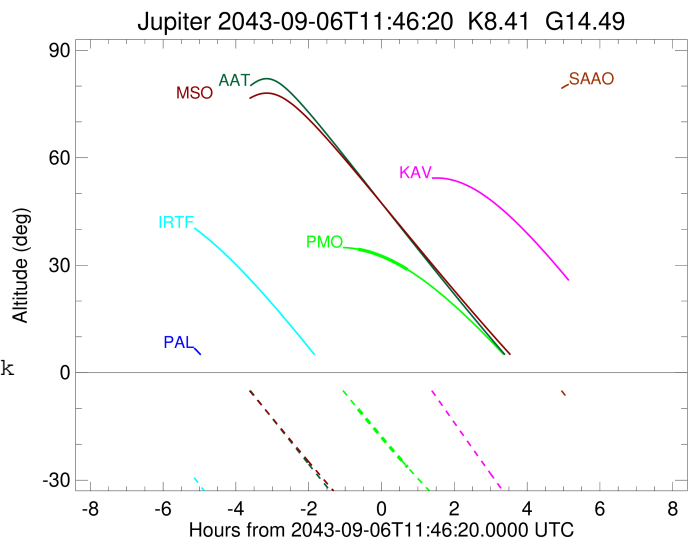

```
target                : Jupiter
target radius (km)   : 71492.00
C/A epoch            : 2043-09-06T11:48:37.190
Event type           : Pt
: Jupiter occs: topocentric, not geocentric
: Not a ringed target
Observer code        : PMO
Location             : Purple Mtn Obs. Nanking
Latitude (deg)       : 32.06667
E. Longitude (deg)   : 118.82089
Altitude (km)        : 0.364
Gaia source ID       : 4117419670175859456
2Mass ID (if available) : 17320163-2308344
ICRS Star Coord at Epoch: 17h 32m 01.62871s -23:08:34.62926s
RUWE (>1.4 is poor) : 0.86
K magnitude           : 8.410
G magnitude           : 14.485
RP magnitude         : 13.007
BP magnitude         : 17.521
DUPflag              : 0
Distance (au)        : 4.963
f0 (km)              : 0.00
g0 (km)              : 0.00
skyplane vel. (km/s) : 7.72
Sun-Target sep (deg) : 100.38
Sun-Moon sep (deg)   : 66.54
B (ring opening deg) : -2.27
PA of pole (deg)     : 2.17
Pole direction: RA (deg): 268.05673
Dec (deg): 64.49731
C/A sky separation (") : 19.214
C/A sky separation (km) : 69157.6
NAIF SPICE kernels   : RAJobs_U111+rgf15.spk
URKALLv1.spk
naif0012.tls
nep097.bsp
nep101.bsp
sat4401.bsp
de440.bsp
earth_720101_070426.bpc
jup365.bsp
urall6.bsp
IAU_SATURN_for_RINGFIT.tpc
pck00010.tpc
earth_200101_990628_predict.bpc
uranus_ringframes_rfrench20220627_v1.tf
neptune_ringframes_rfrench20220702a_v1.tf
earth_flat_IAU.spk
```

x: target alt < 5.0 deg or sun > -5.0 deg

Target	I/E	UTC	alt	alt-sun	radius	lat-geo	lat-geodetic
Jupiter	I	2043-09-06T11:07:46.613	34.46	-10.16	71485.2	-78.37	-79.72
Jupiter	E	2043-09-06T12:29:17.294	28.77	-26.37	71485.6	-72.16	-74.17