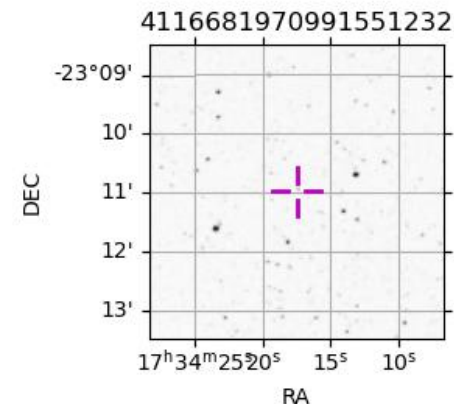

2043-09-14T17:02:17.5100 a: 17 34 17.4913 s: -23 10 59.089 C/A 8.736" PA 4.28 deg v_sky +11.57 km/s D 05.09 AU
Credit: Styled after SORA/Lucky Star

Observable events with sun below -5 deg and altitude above 5 deg

Obs	Location	lat	Elon	Target	Observed Events Interval	OCode
PIC	Pic du Midi	42.9	0.1	+	SEP 14 18:38 - SEP 14 18:38	Pne
PAL	Palomar Mt (200")	33.4	243.1			Pnn
PMO	Purple Mtn Obs. Nanking	32.1	118.8			Pnn
KPNO	Kitt Peak Natl Obs	32.0	248.4			Pnn
MCD	McDonald Obs. 2.7m	30.7	256.0			Pnn
TEN	Teide Obs./Tenerife	28.3	343.5			Pnn
IRTF	Mauna Kea/IRTF	19.8	204.5			Pnn
KAV	Kavalur Observatory	12.6	78.8	+	SEP 14 15:33 - SEP 14 15:33	Pin
RIO	Rio de Janeiro	-22.9	316.8			Pnn
ESO	European Southern Obs. (3.6m)	-29.3	289.3			Pnn
AAT	Siding Spring (AAT)	-31.3	149.1			Pnn
SAAO	So. Afr. Astro. Obs. (Sutherland)	-32.4	20.8	+	SEP 14 18:37 - SEP 14 18:37	Pne
MSO	Mt. Stromlo Observatory	-35.3	149.0			Pnn