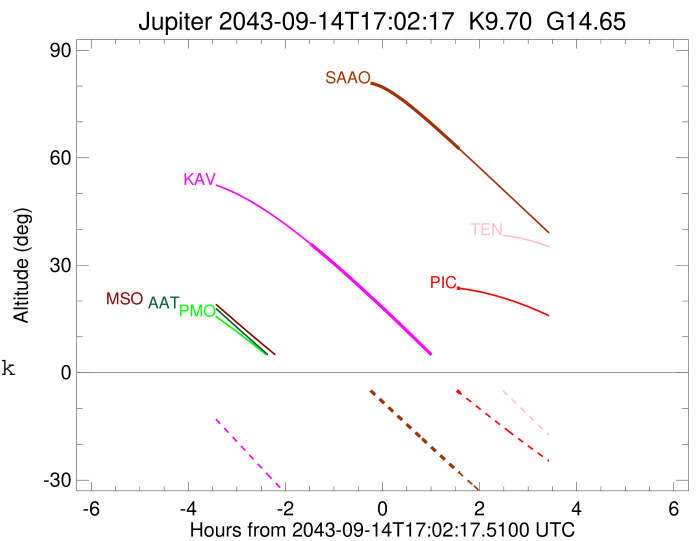

```
target                : Jupiter
target radius (km)   : 71492.00
C/A epoch            : 2043-09-14T17:00:07.090
Event type          : Pgt
: Jupiter occs: geocentric, topocentric
: Not a ringed target
Observer code       : PIC
Location           : Pic du Midi
Latitude (deg)     : 42.93656
E. Longitude (deg) : 0.14231
Altitude (km)     : 2.890
Gaia source ID     : 4116681970991551232
2Mass ID (if available) : 17341750-2310585
ICRS Star Coord at Epoch: 17h 34m 17.49133s -23:10:59.08920s
RUWE (>1.4 is poor) : 0.93
K magnitude        : 9.700
G magnitude        : 14.648
RP magnitude       : 13.384
BP magnitude       : 16.418
DUPflag           : 0
Distance (au)     : 5.088
f0 (km)           : 0.00
g0 (km)           : 0.00
skyplane vel. (km/s) : 11.57
Sun-Target sep (deg) : 92.91
Sun-Moon sep (deg) : 33.57
B (ring opening deg) : -2.25
PA of pole (deg)  : 1.93
Pole direction: RA (deg): 268.05673
Dec (deg): 64.49731
C/A sky separation (") : 7.196
C/A sky separation (km) : 26552.6
NAIF SPICE kernels : RAJobs_U111+rgf15.spk
URKALLv1.spk
naif0012.tls
nep097.bsp
nep101.bsp
sat4401.bsp
de440.bsp
earth_720101_070426.bpc
jup365.bsp
urall6.bsp
IAU_SATURN_for_RINGFIT.tpc
pck00010.tpc
earth_200101_990628_predict.bpc
uranus_ringframes_rfrench20220627_v1.tf
neptune_ringframes_rfrench20220702a_v1.tf
earth_flat_IAU.spk
```

x: target alt < 5.0 deg or sun > -5.0 deg

Target	I/E	UTC	alt	alt-sun	radius	lat-geo	lat-geodetic
Jupiter	I	2043-09-14T15:21:57.516	14.42	29.51x	71490.8	-24.56	-27.55
Jupiter	E	2043-09-14T18:38:20.444	23.51	-5.74	71491.2	-19.28	-21.78