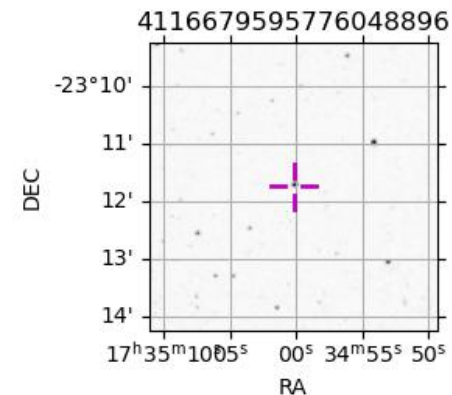

2043-09-16T19:23:00.4900 α: 17 35 00.1945 δ: -23 11 43.791 C/A ***** PA 4.06 deg v_sky +12.55 km/s D 05.12 AU
Credit: Styled after SORA/Lucky Star

Observable events with sun below -5 deg and altitude above 5 deg

Obs	Location	lat	Elon	Target	Observed Events Interval	OCode
PIC	Pic du Midi	42.9	0.1	+	SEP 16 20:50 - SEP 16 20:50	Pne
PAL	Palomar Mt (200")	33.4	243.1			Pnn
PMO	Purple Mtn Obs. Nanking	32.1	118.8			Pnn
KPNO	Kitt Peak Natl Obs	32.0	248.4			Pnn
MCD	McDonald Obs. 2.7m	30.7	256.0			Pnn
TEN	Teide Obs./Tenerife	28.3	343.5	+	SEP 16 20:49 - SEP 16 20:49	Pne
IRTF	Mauna Kea/IRTF	19.8	204.5			Pnn
KAV	Kavalur Observatory	12.6	78.8			Pnn
RIO	Rio de Janeiro	-22.9	316.8			Pnn
ESO	European Southern Obs. (3.6m)	-29.3	289.3			Pnn
AAT	Siding Spring (AAT)	-31.3	149.1			Pnn
SAAO	So. Afr. Astro. Obs. (Sutherland)	-32.4	20.8	+ +	SEP 16 18:07 - SEP 16 20:47	Pie
MSO	Mt. Stromlo Observatory	-35.3	149.0			Pnn