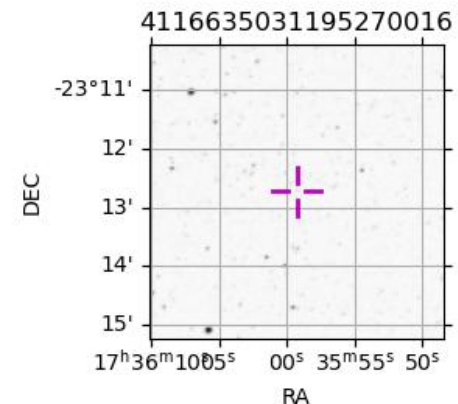

Jupiter 2043-09-19T11:34:05 K9.69 G14.99 Pgt

ICRS Star Coord at Epoch: 17h 35m 59.21945s -23:12:44.14759s

RUWE (>1.4 is poor) : 1.01
 K magnitude : 9.687
 G magnitude : 14.995
 RP magnitude : 13.618
 BP magnitude : 17.032
 DUPflag : 0
 Distance (au) : 5.161
 f0 (km) : 0.00
 g0 (km) : 0.00
 skyplane vel. (km/s) : 13.78
 Sun-Target sep (deg) : 88.65
 Sun-Moon sep (deg) : 96.72
 B (ring opening deg) : -2.23
 PA of pole (deg) : 1.75
 Pole direction: RA (deg): 268.05673
 Dec (deg): 64.49731
 C/A sky separation (") : 14.754
 C/A sky separation (km) : 55226.0
 NAIF SPICE kernels : RAJobs_U111+rgf15.spk

Jupiter 2043-09-19T11:34:05 K9.69 G14.99
 Pgt

Earth
 PMO
 IRTF
 KAV
 AAT
 MSO

2043-09-19T11:34:05.5700 α: 17 35 59.2194 δ: -23 12 44.148 C/A ***** PA 3.81 deg v_sky +13.78 km/s D 05.16 AU
 Credit: Styled after SORA/Lucky Star

Observable events with sun below -5 deg and altitude above 5 deg

Obs	Location	lat	Elon	Target	Observed Events Interval	OCode
PIC	Pic du Midi	42.9	0.1			Pnn
PAL	Palomar Mt (200")	33.4	243.1			Pnn
PMO	Purple Mtn Obs. Nanking	32.1	118.8	+ +	SEP 19 10:33 - SEP 19 12:39	Pie
KPNO	Kitt Peak Natl Obs	32.0	248.4			Pnn
MCD	McDonald Obs. 2.7m	30.7	256.0			Pnn
TEN	Teide Obs./Tenerife	28.3	343.5			Pnn
IRTF	Mauna Kea/IRTF	19.8	204.5			Pnn
KAV	Kavalur Observatory	12.6	78.8			Pnn
RIO	Rio de Janeiro	-22.9	316.8			Pnn
ESO	European Southern Obs. (3.6m)	-29.3	289.3			Pnn
AAT	Siding Spring (AAT)	-31.3	149.1	+ +	SEP 19 10:45 - SEP 19 12:32	Pie
SAAO	So. Afr. Astro. Obs. (Sutherland)	-32.4	20.8			Pnn
MSO	Mt. Stromlo Observatory	-35.3	149.0	+ +	SEP 19 10:46 - SEP 19 12:31	Pie