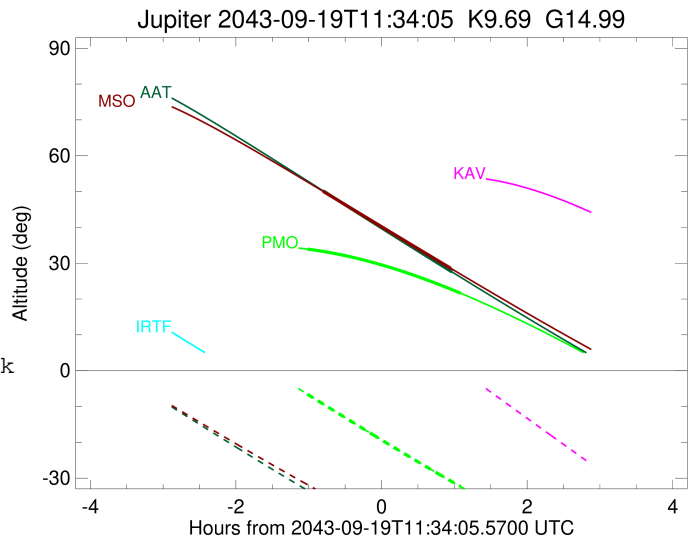

```
target                : Jupiter
target radius (km)   : 71492.00
C/A epoch             : 2043-09-19T11:36:25.430
Event type            : Pgt
: Jupiter occs: geocentric, topocentric
: Not a ringed target
Observer code         : PMO
Location              : Purple Mtn Obs. Nanking
Latitude (deg)        : 32.06667
E. Longitude (deg)    : 118.82089
Altitude (km)         : 0.364
Gaia source ID        : 4116635031195270016
2Mass ID (if available) : 17355923-2312438
ICRS Star Coord at Epoch: 17h 35m 59.21945s -23:12:44.14759s
RUWE (>1.4 is poor)  : 1.01
K magnitude           : 9.687
G magnitude           : 14.995
RP magnitude          : 13.618
BP magnitude          : 17.032
DUPflag              : 0
Distance (au)         : 5.161
f0 (km)               : 0.00
g0 (km)               : 0.00
skyplane vel. (km/s)  : 13.78
Sun-Target sep (deg)  : 88.65
Sun-Moon sep (deg)    : 97.25
B (ring opening deg)  : -2.23
PA of pole (deg)      : 1.75
Pole direction: RA (deg): 268.05673
Dec (deg): 64.49731
C/A sky separation (") : 13.380
C/A sky separation (km) : 50083.1
NAIF SPICE kernels    : RAJobs_U111+rgf15.spk
URKALLv1.spk
naif0012.tls
nep097.bsp
nep101.bsp
sat4401.bsp
de440.bsp
earth_720101_070426.bpc
jup365.bsp
urall6.bsp
IAU_SATURN_for_RINGFIT.tpc
pck00010.tpc
earth_200101_990628_predict.bpc
uranus_ringframes_rfrench20220627_v1.tf
neptune_ringframes_rfrench20220702a_v1.tf
earth_flat_IAU.spk
```

x: target alt < 5.0 deg or sun > -5.0 deg

Target	I/E	UTC	alt	alt-sun	radius	lat-geo	lat-geodetic
Jupiter	I	2043-09-19T10:33:03.789	33.93	-6.57	71488.4	-46.38	-50.06
Jupiter	E	2043-09-19T12:39:28.319	21.59	-32.39	71488.9	-42.66	-46.38