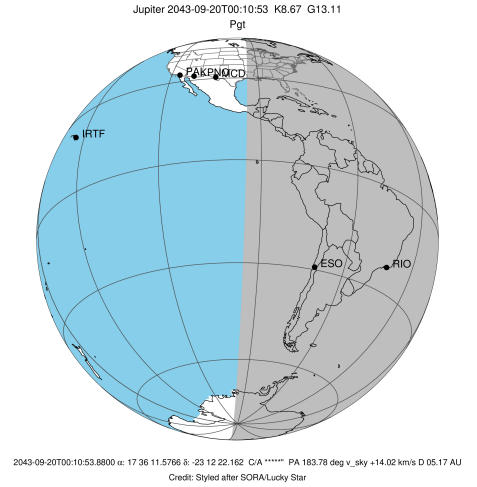

```
target                : Jupiter
target radius (km)   : 71492.00
C/A epoch            : 2043-09-20T00:17:25.660
Event type           : Pgt
: Jupiter occs: geocentric, topocentric
: Not a ringed target
Observer code        : RIO
Location             : Rio de Janeiro
Latitude (deg)       : -22.89506
E. Longitude (deg)  : 316.77708
Altitude (km)        : 0.033
Gaia source ID       : 4116634893756365696
2Mass ID (if available) : 17361155-2312214
ICRS Star Coord at Epoch: 17h 36m 11.57657s -23:12:22.16207s
RUWE (>1.4 is poor) : 0.83
K magnitude           : 8.666
G magnitude           : 13.114
RP magnitude         : 11.954
BP magnitude         : 14.543
DUPflag              : 0
Distance (au)        : 5.169
f0 (km)              : 0.00
g0 (km)              : 0.00
skyplane vel. (km/s) : 14.02
Sun-Target sep (deg) : 88.19
Sun-Moon sep (deg)  : 105.01
B (ring opening deg) : -2.24
PA of pole (deg)    : 1.73
Pole direction: RA (deg): 268.05673
Dec (deg): 64.49731
C/A sky separation (" ) : 18.283
C/A sky separation (km) : 68539.6
NAIF SPICE kernels   : RAJobs_U111+rgf15.spk
URKALLv1.spk
naif0012.tls
nep097.bsp
nep101.bsp
sat4401.bsp
de440.bsp
earth_720101_070426.bpc
jup365.bsp
urall6.bsp
IAU_SATURN_for_RINGFIT.tpc
pck00010.tpc
earth_200101_990628_predict.bpc
uranus_ringframes_rfrench20220627_v1.tf
neptune_ringframes_rfrench20220702a_v1.tf
earth_flat_IAU.spk
```

x: target alt < 5.0 deg or sun > -5.0 deg

Target	I/E	UTC	alt	alt-sun	radius	lat-geo	lat-geodetic
Jupiter	I	2043-09-19T23:52:46.155	45.06	-42.68	71485.8	71.79	73.84
Jupiter	E	2043-09-20T00:42:00.005	33.93	-52.89	71485.6	74.85	76.58