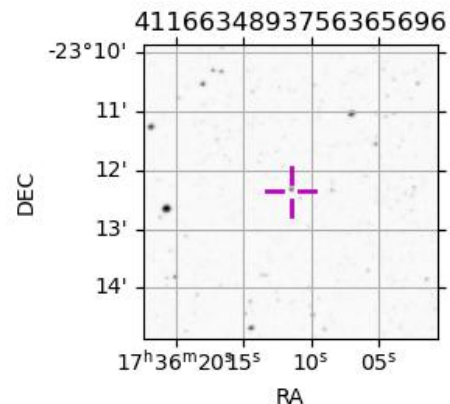

Credit: Styled after SORA/Lucky Star

Observable events with sun below -5 deg and altitude above 5 deg

Obs	Location	lat	Elon	Target	Observed Events Interval	OCode
PIC	Pic du Midi	42.9	0.1			Pnn
PAL	Palomar Mt (200")	33.4	243.1			Pnn
PMO	Purple Mtn Obs. Nanking	32.1	118.8			Pnn
KPNO	Kitt Peak Natl Obs	32.0	248.4			Pnn
MCD	McDonald Obs. 2.7m	30.7	256.0			Pnn
TEN	Teide Obs./Tenerife	28.3	343.5			Pnn
IRTF	Mauna Kea/IRTF	19.8	204.5			Pnn
KAV	Kavalur Observatory	12.6	78.8			Pnn
RIO	Rio de Janeiro	-22.9	316.8	+ +	SEP 19 23:52 - SEP 20 00:42	Pie
ESO	European Southern Obs. (3.6m)	-29.3	289.3	+ +	SEP 19 23:49 - SEP 20 00:39	Pie
AAT	Siding Spring (AAT)	-31.3	149.1			Pnn
SAAO	So. Afr. Astro. Obs. (Sutherland)	-32.4	20.8			Pnn
MSO	Mt. Stromlo Observatory	-35.3	149.0			Pnn