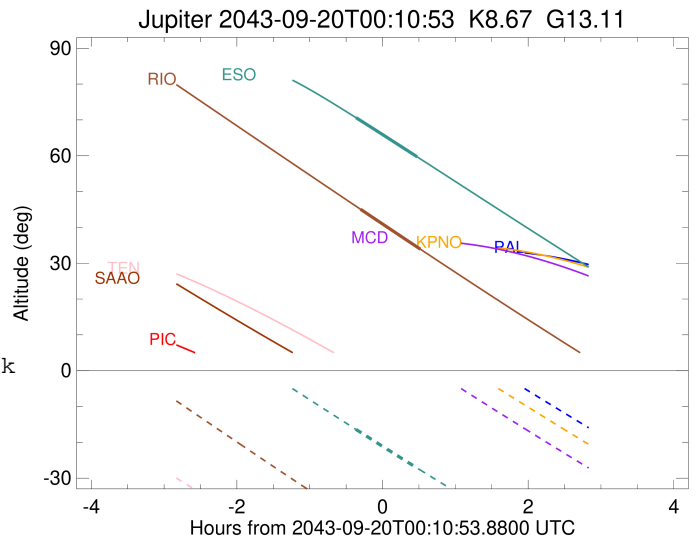

```
target                : Jupiter
target radius (km)   : 71492.00
C/A epoch            : 2043-09-20T00:17:25.660
Event type           : Pgt
: Jupiter occs: geocentric, topocentric
: Not a ringed target
Observer code        : RIO
Location             : Rio de Janeiro
Latitude (deg)       : -22.89506
E. Longitude (deg)  : 316.77708
Altitude (km)        : 0.033
Gaia source ID       : 4116634893756365696
2Mass ID (if available) : 17361155-2312214
ICRS Star Coord at Epoch: 17h 36m 11.57657s -23:12:22.16207s
RUWE (>1.4 is poor) : 0.83
K magnitude           : 8.666
G magnitude           : 13.114
RP magnitude         : 11.954
BP magnitude         : 14.543
DUPflag              : 0
Distance (au)        : 5.169
f0 (km)              : 0.00
g0 (km)              : 0.00
skyplane vel. (km/s) : 14.02
Sun-Target sep (deg) : 88.19
Sun-Moon sep (deg)  : 105.01
B (ring opening deg) : -2.24
PA of pole (deg)    : 1.73
Pole direction: RA (deg): 268.05673
Dec (deg): 64.49731
C/A sky separation (" ) : 18.283
C/A sky separation (km) : 68539.6
NAIF SPICE kernels   : RAJobs_U111+rgf15.spk
URKALLv1.spk
naif0012.tls
nep097.bsp
nep101.bsp
sat4401.bsp
de440.bsp
earth_720101_070426.bpc
jup365.bsp
urall6.bsp
IAU_SATURN_for_RINGFIT.tpc
pck00010.tpc
earth_200101_990628_predict.bpc
uranus_ringframes_rfrench20220627_v1.tf
neptune_ringframes_rfrench20220702a_v1.tf
earth_flat_IAU.spk
```

x: target alt < 5.0 deg or sun > -5.0 deg

Target	I/E	UTC	alt	alt-sun	radius	lat-geo	lat-geodetic
Jupiter	I	2043-09-19T23:52:46.155	45.06	-42.68	71485.8	71.79	73.84
Jupiter	E	2043-09-20T00:42:00.005	33.93	-52.89	71485.6	74.85	76.58